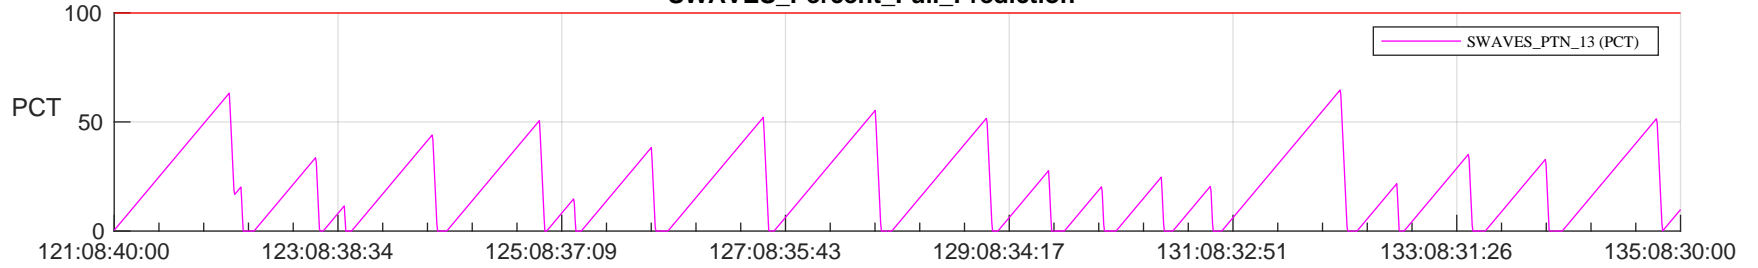

STEREO AHEAD SSR PCT Full Prediction

SWAVES_Percent_Full_Prediction

IMPACT_Percent_Full_Prediction

PLASTIC_Percent_Full_Prediction

Spacecraft_DownLink_Rate