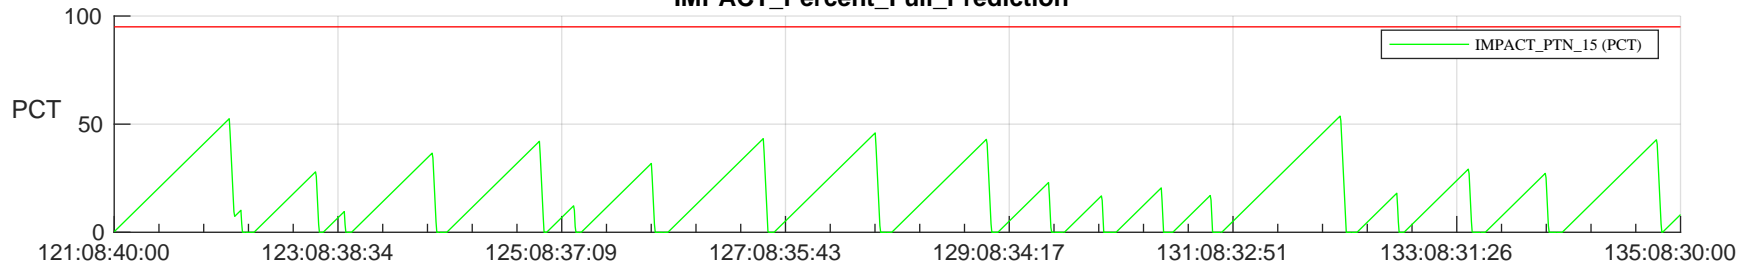

STEREO AHEAD SSR PCT Full Prediction

SWAVES_Percent_Full_Prediction

IMPACT_Percent_Full_Prediction

PLASTIC_Percent_Full_Prediction

Spacecraft_DownLink_Rate