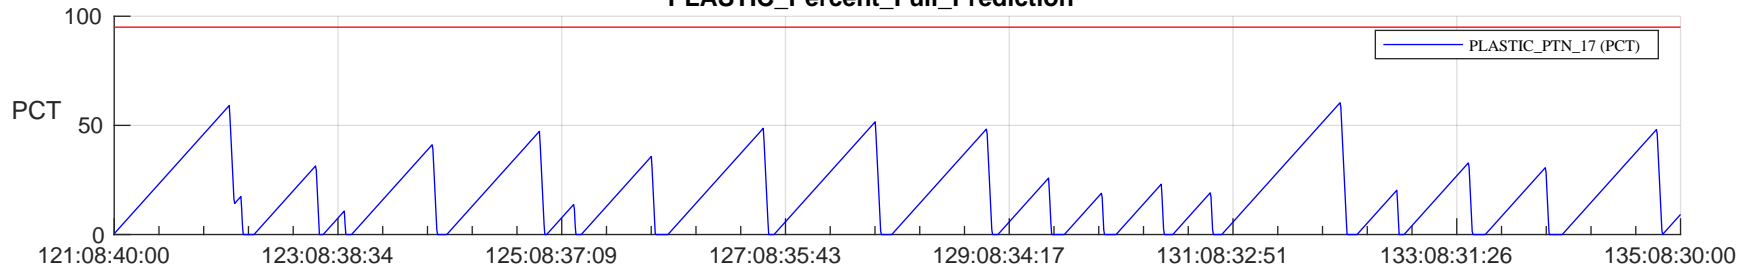

STEREO AHEAD SSR PCT Full Prediction

SWAVES_Percent_Full_Prediction

IMPACT_Percent_Full_Prediction

PLASTIC_Percent_Full_Prediction

Spacecraft_DownLink_Rate