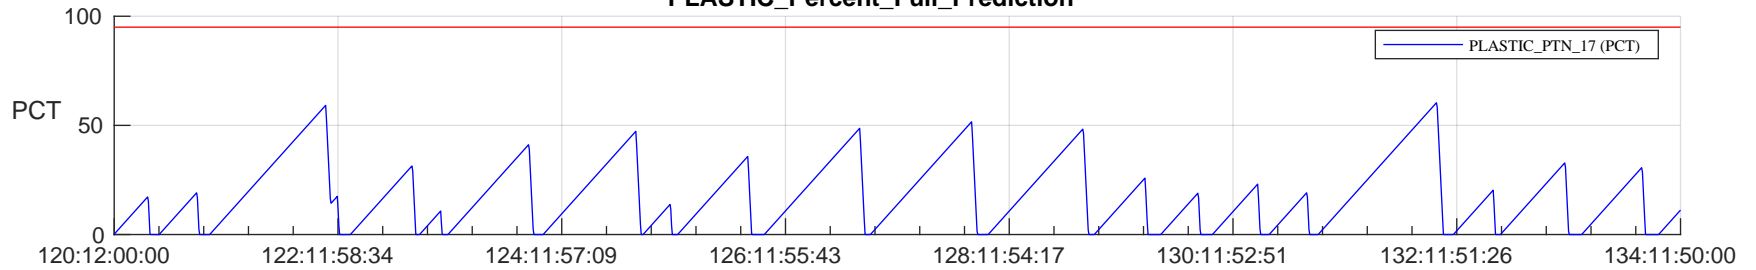

STEREO AHEAD SSR PCT Full Prediction

SWAVES_Percent_Full_Prediction

IMPACT_Percent_Full_Prediction

PLASTIC_Percent_Full_Prediction

Spacecraft_DownLink_Rate