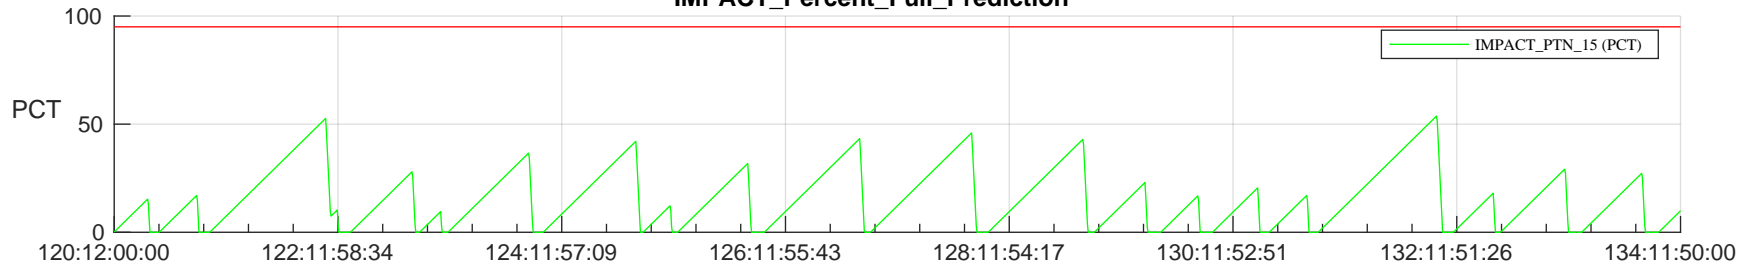

STEREO AHEAD SSR PCT Full Prediction

SWAVES_Percent_Full_Prediction

IMPACT_Percent_Full_Prediction

PLASTIC_Percent_Full_Prediction

Spacecraft_DownLink_Rate