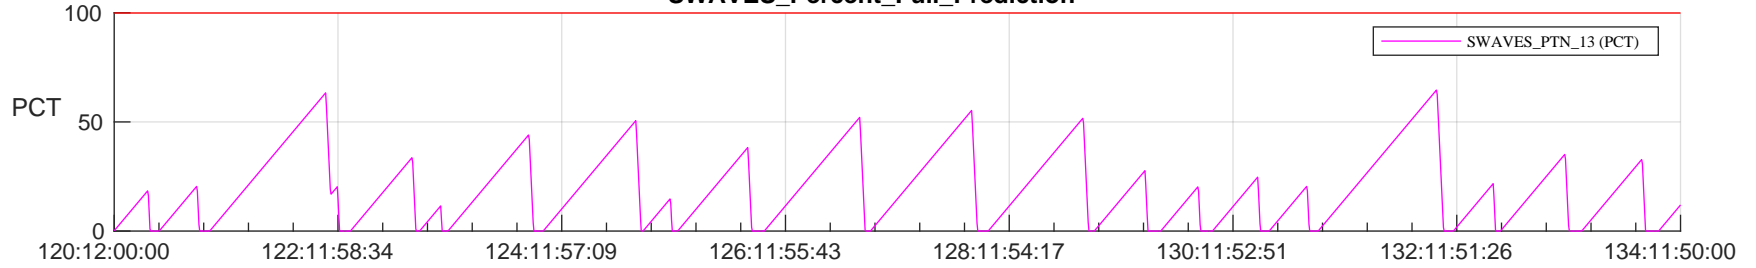

STEREO AHEAD SSR PCT Full Prediction

SWAVES_Percent_Full_Prediction

IMPACT_Percent_Full_Prediction

PLASTIC_Percent_Full_Prediction

Spacecraft_DownLink_Rate