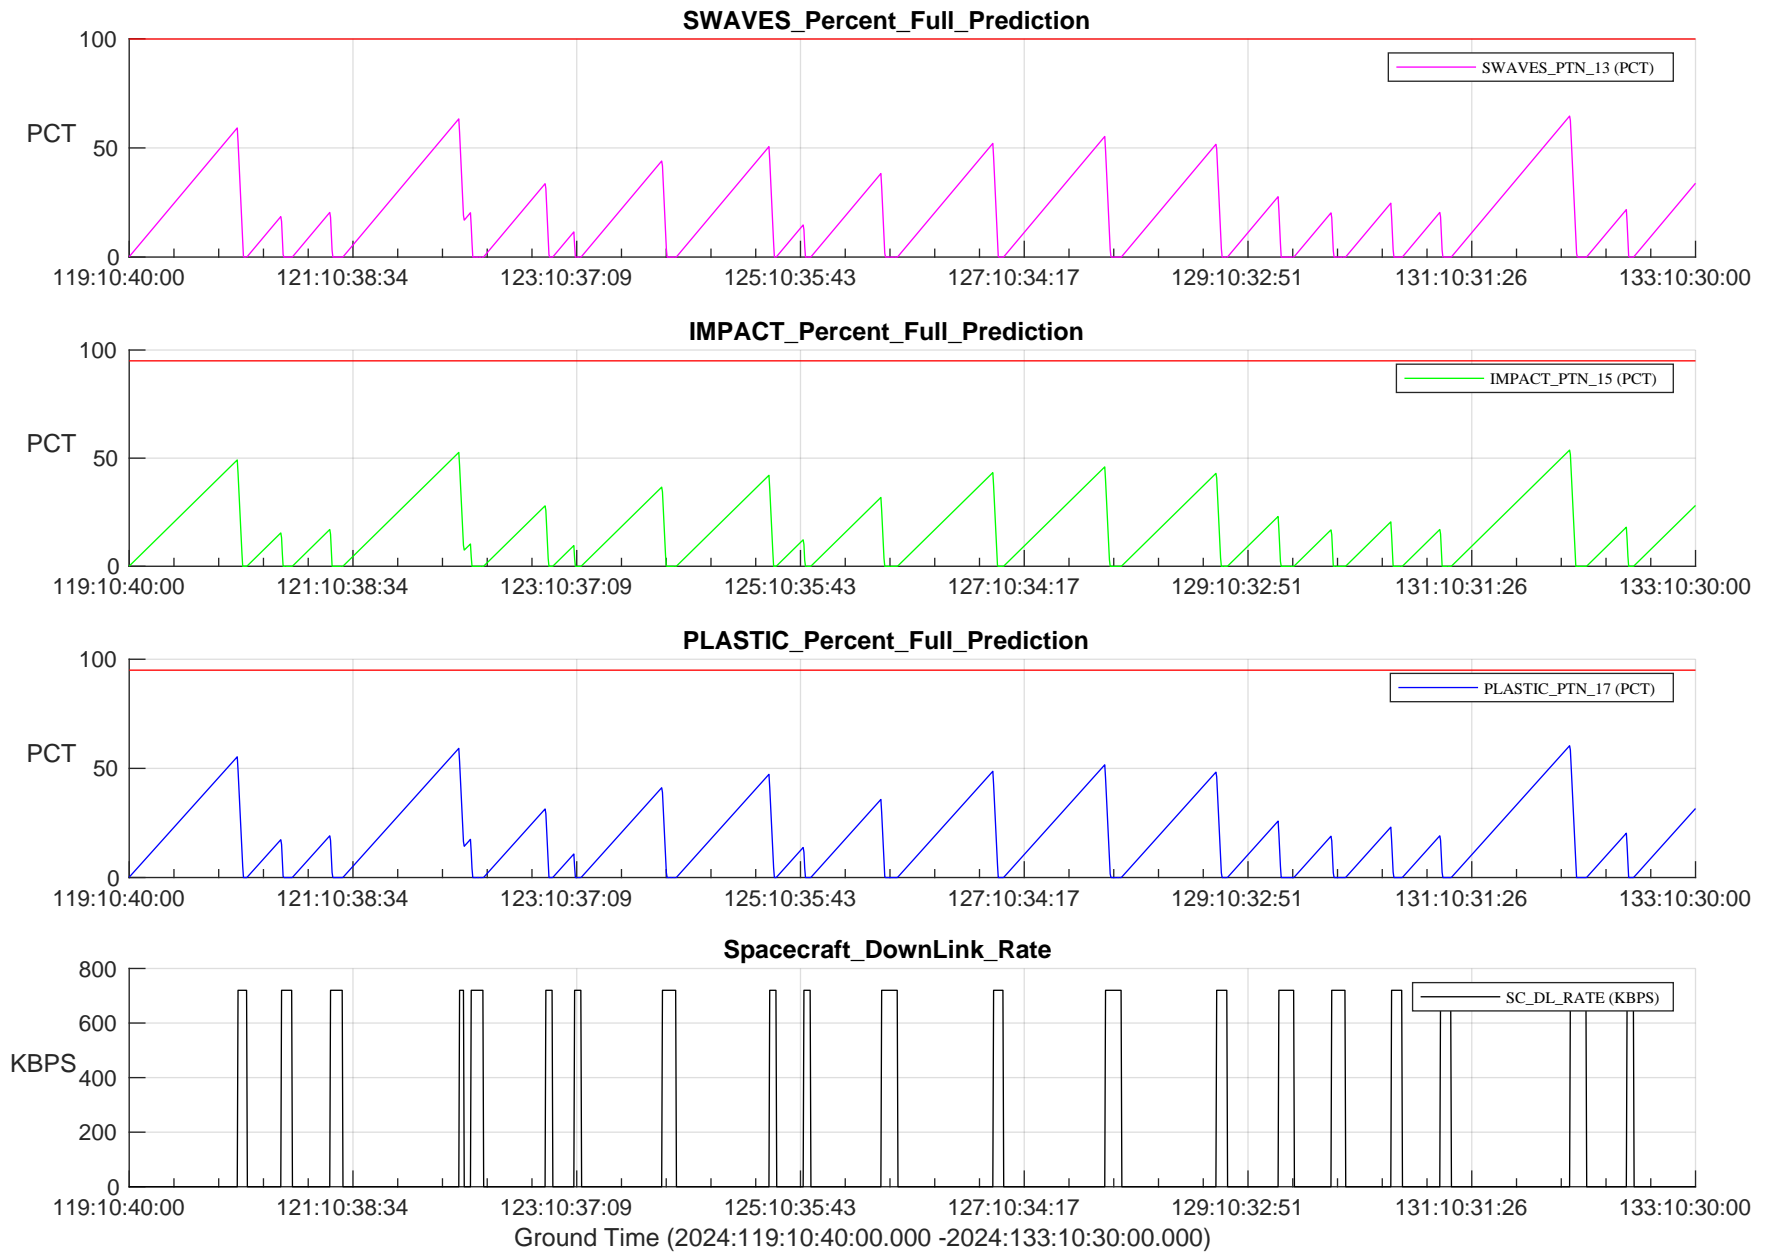

STEREO AHEAD SSR PCT Full Prediction

/disks/d81/project/stereo/mops/assessment/ahead/automation/output/engdump/yesterdaily/ahead_ssr_predict_2024_119.csv

Date Created:04/28/2024 10:45:48 AM