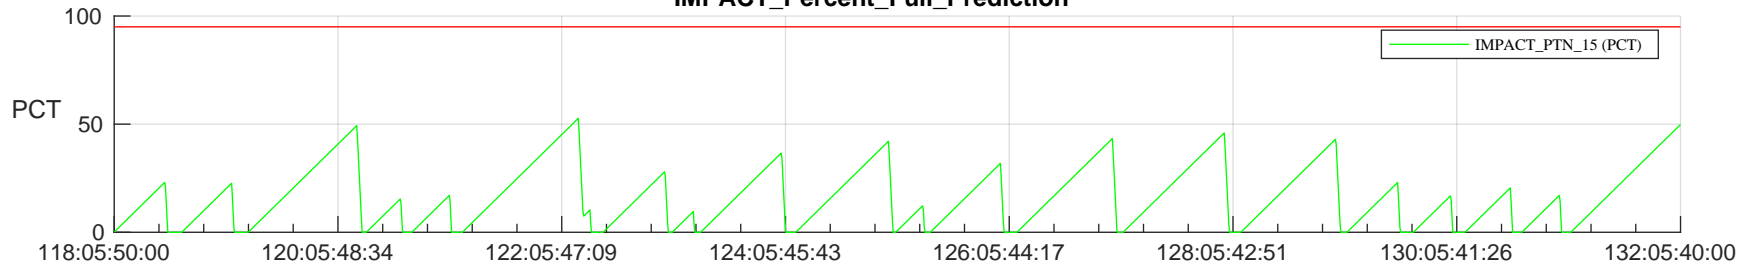

IMPACT_Percent_Full_Prediction