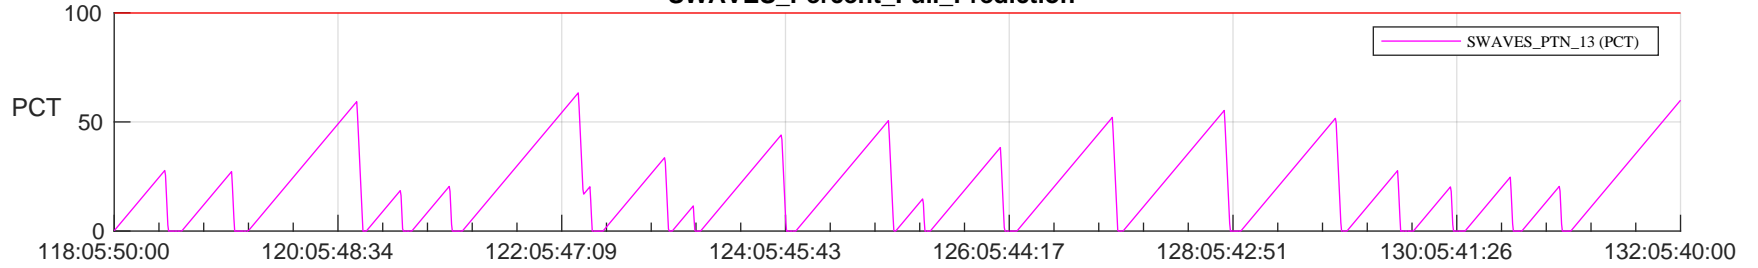

# STEREO AHEAD SSR PCT Full Prediction

## SWAVES\_Percent\_Full\_Prediction