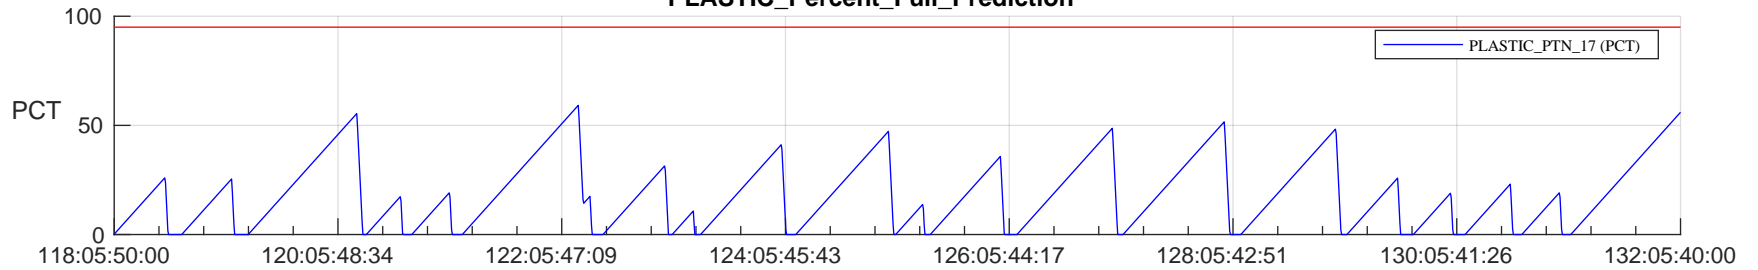

PLASTIC_Percent_Full_Prediction