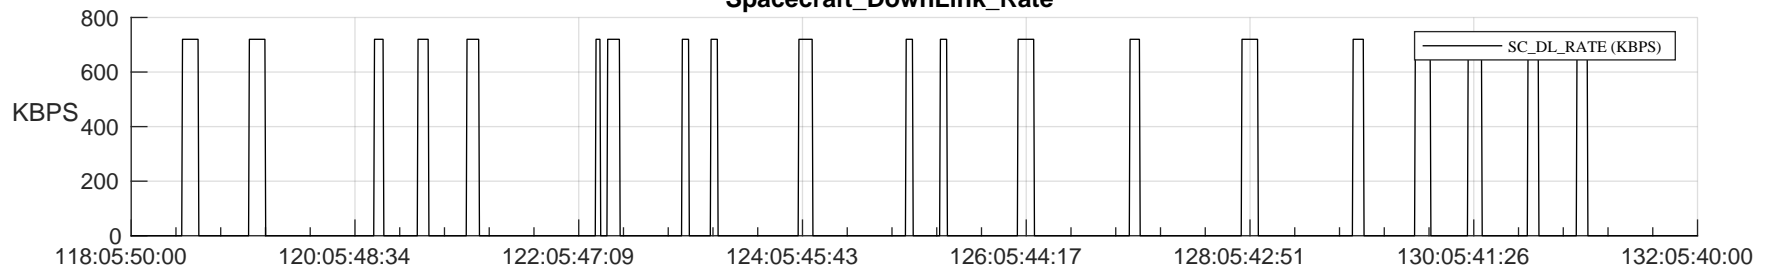

## SWAVES\_Percent\_Full\_Prediction

## Spacecraft\_DownLink\_Rate

Ground Time (2024:118:05:50:00.000 -2024:132:05:40:00.000)

/disks/d81/project/stereo/mops/assessment/ahead/automation/output/engdump/yesterdaily/ahead\_ssr\_predict\_2024\_118.csv