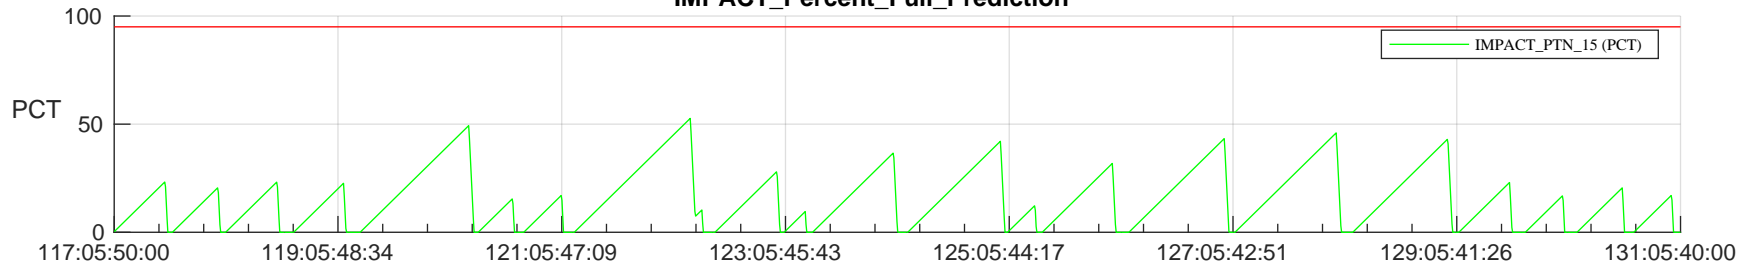

STEREO AHEAD SSR PCT Full Prediction

SWAVES_Percent_Full_Prediction

IMPACT_Percent_Full_Prediction

PLASTIC_Percent_Full_Prediction

Spacecraft_DownLink_Rate

Ground Time (2024:117:05:50:00.000 -2024:131:05:40:00.000)