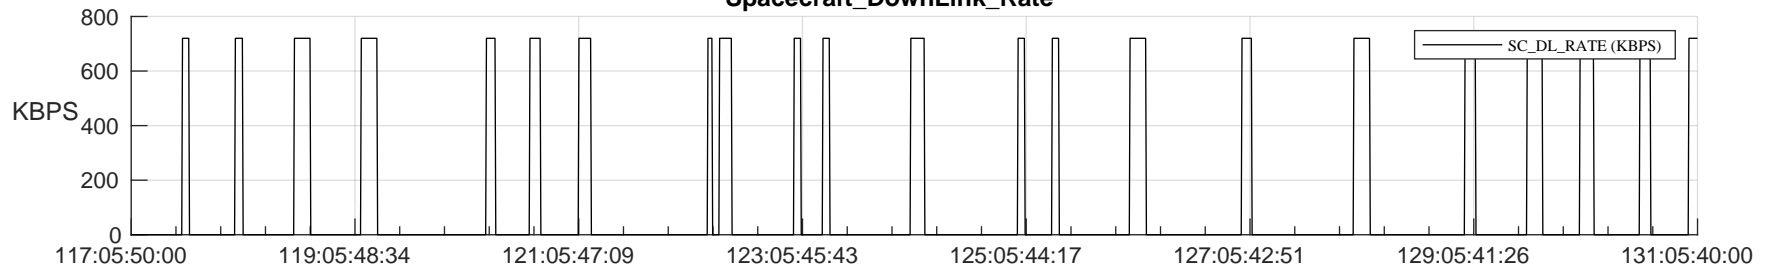

STEREO AHEAD SSR PCT Full Prediction

SWAVES_Percent_Full_Prediction

IMPACT_Percent_Full_Prediction

PLASTIC_Percent_Full_Prediction

Spacecraft_DownLink_Rate

Ground Time (2024:117:05:50:00.000 -2024:131:05:40:00.000)