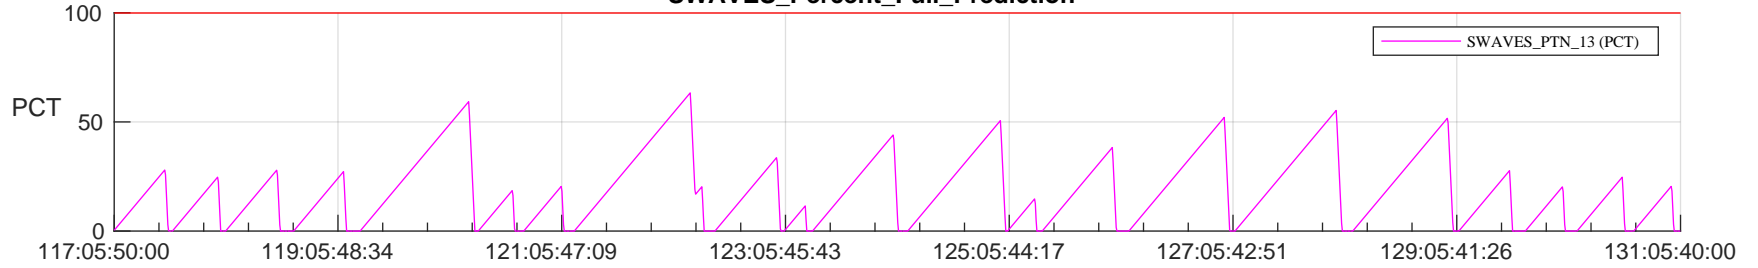

STEREO AHEAD SSR PCT Full Prediction

SWAVES_Percent_Full_Prediction

IMPACT_Percent_Full_Prediction

PLASTIC_Percent_Full_Prediction

Spacecraft_DownLink_Rate

Ground Time (2024:117:05:50:00.000 -2024:131:05:40:00.000)