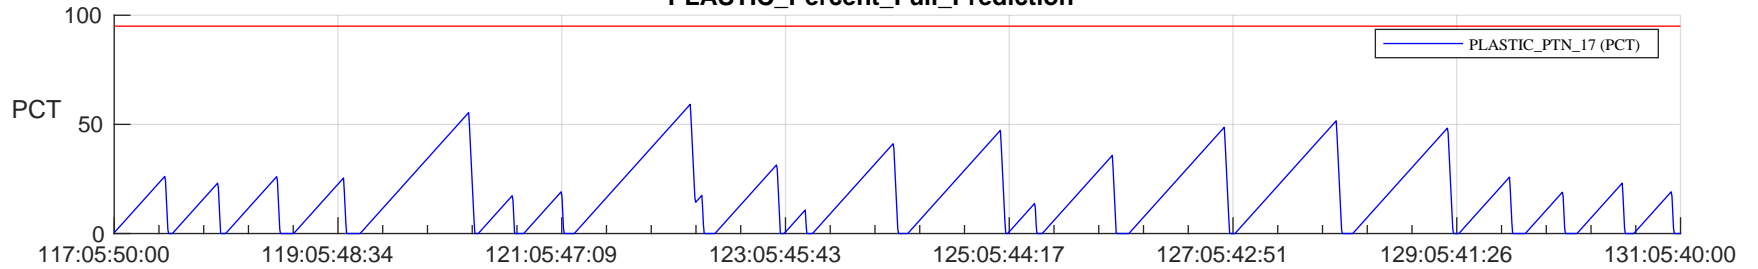

STEREO AHEAD SSR PCT Full Prediction

SWAVES_Percent_Full_Prediction

IMPACT_Percent_Full_Prediction

PLASTIC_Percent_Full_Prediction

Spacecraft_DownLink_Rate

Ground Time (2024:117:05:50:00.000 -2024:131:05:40:00.000)