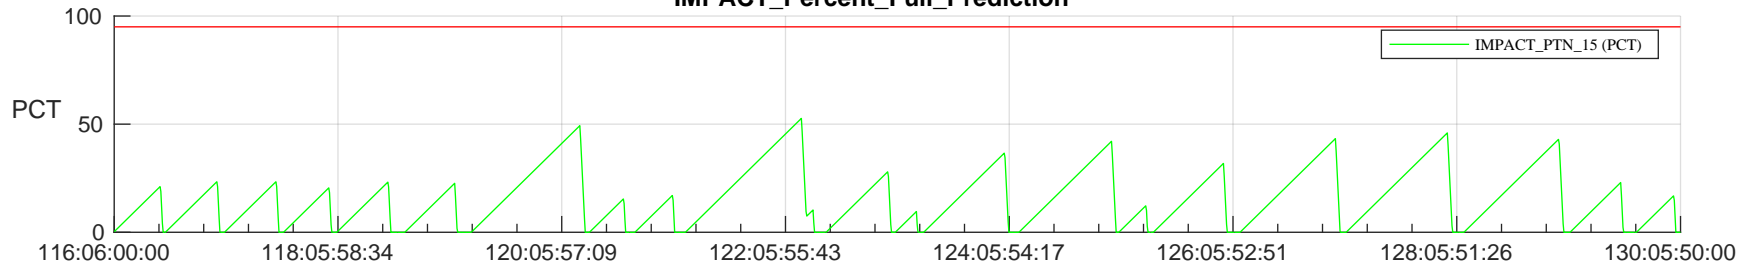

IMPACT_Percent_Full_Prediction