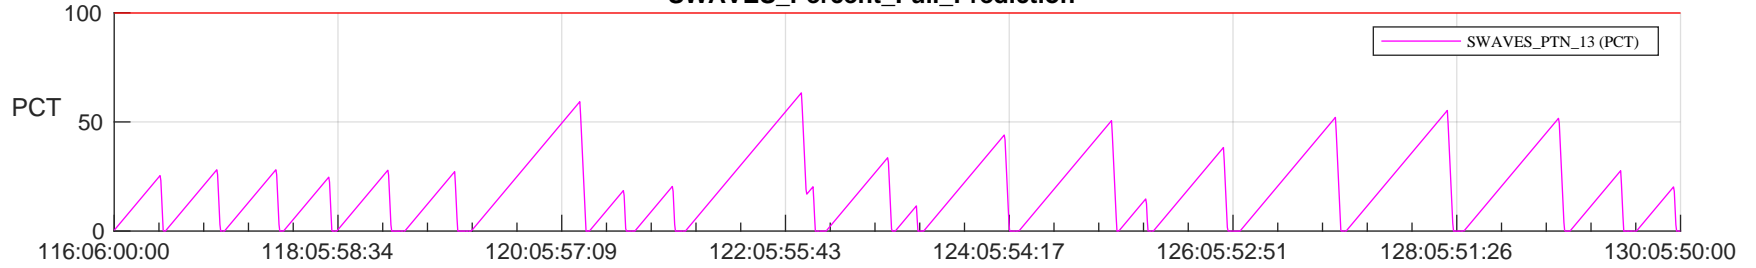

## SWAVES\_Percent\_Full\_Prediction

## Spacecraft\_DownLink\_Rate

Ground Time (2024:116:06:00:00.000 -2024:130:05:50:00.000)