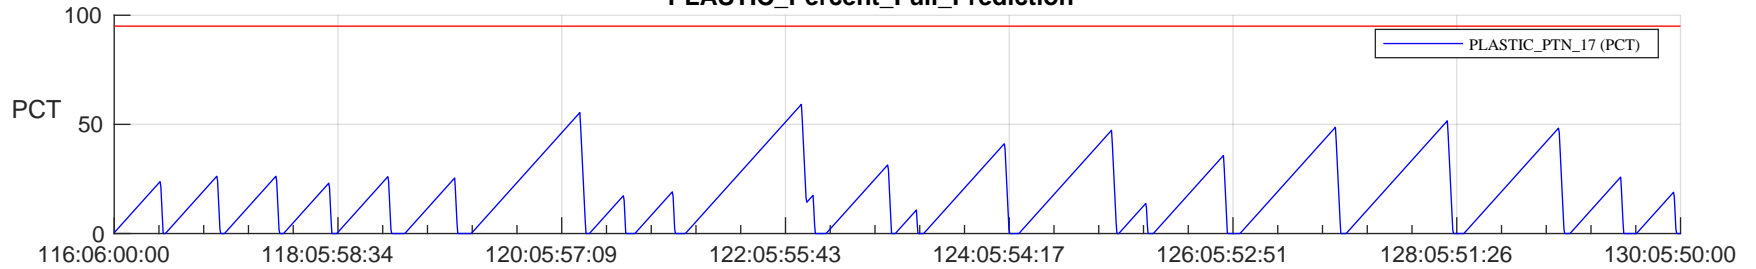

# STEREO AHEAD SSR PCT Full Prediction

## SWAVES\_Percent\_Full\_Prediction

## Spacecraft\_DownLink\_Rate

Ground Time (2024:116:06:00:00.000 -2024:130:05:50:00.000)