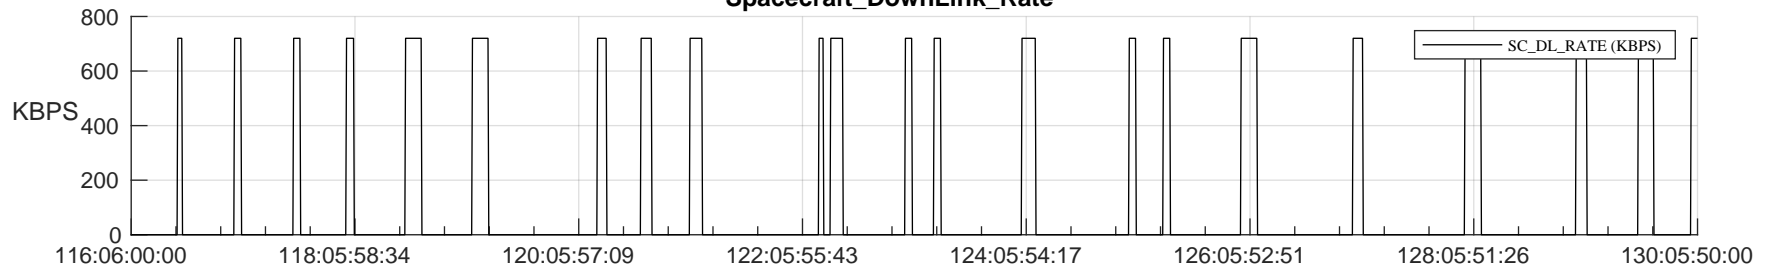

## SWAVES\_Percent\_Full\_Prediction

## Spacecraft\_DownLink\_Rate

Ground Time (2024:116:06:00:00.000 -2024:130:05:50:00.000)