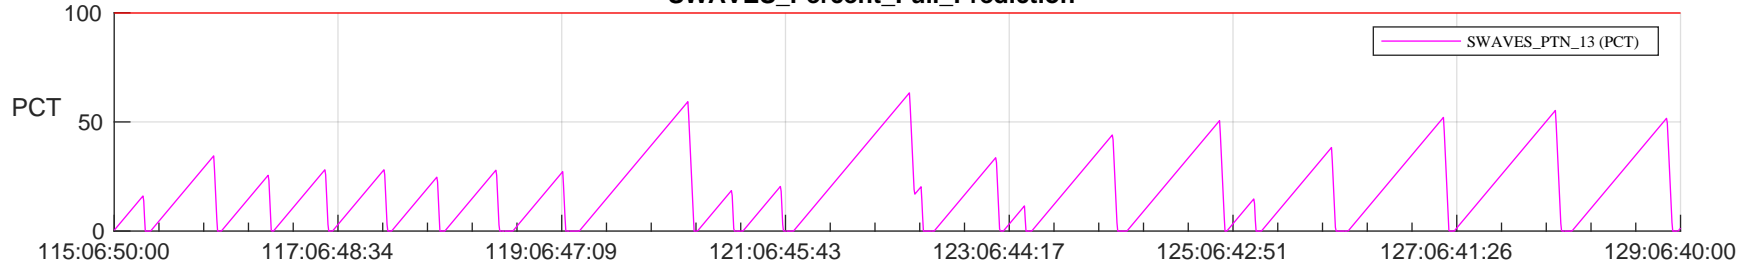

# STEREO AHEAD SSR PCT Full Prediction

## SWAVES\_Percent\_Full\_Prediction

## Spacecraft\_DownLink\_Rate

Ground Time (2024:115:06:50:00.000 -2024:129:06:40:00.000)