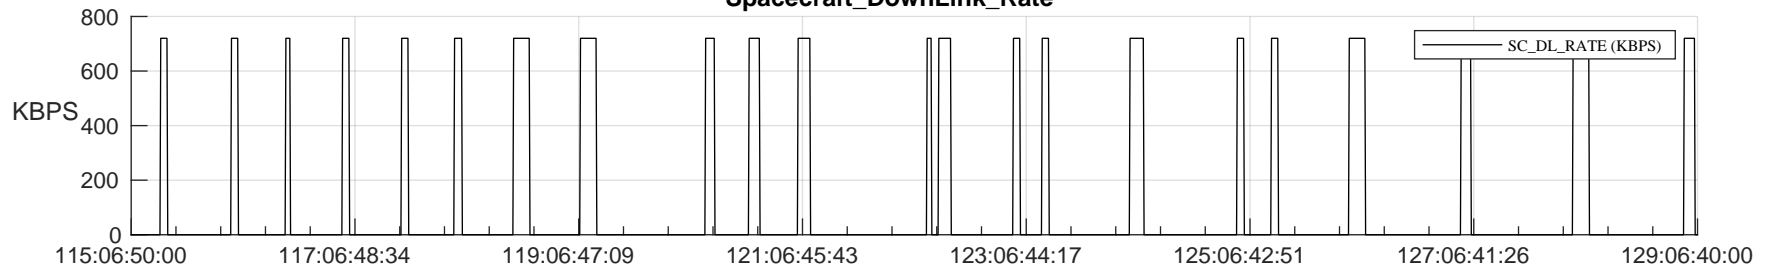

## SWAVES\_Percent\_Full\_Prediction

## Spacecraft\_DownLink\_Rate

Ground Time (2024:115:06:50:00.000 -2024:129:06:40:00.000)