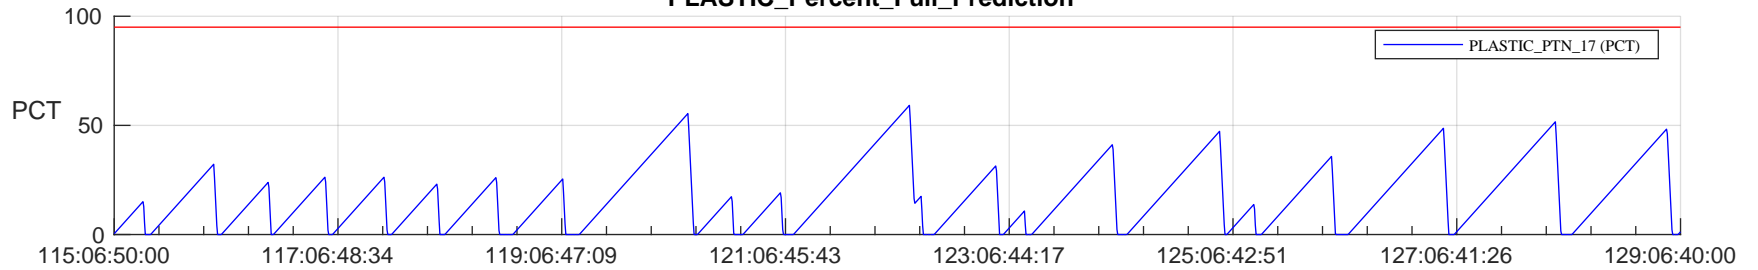

# STEREO AHEAD SSR PCT Full Prediction

## SWAVES\_Percent\_Full\_Prediction

## Spacecraft\_DownLink\_Rate

Ground Time (2024:115:06:50:00.000 -2024:129:06:40:00.000)