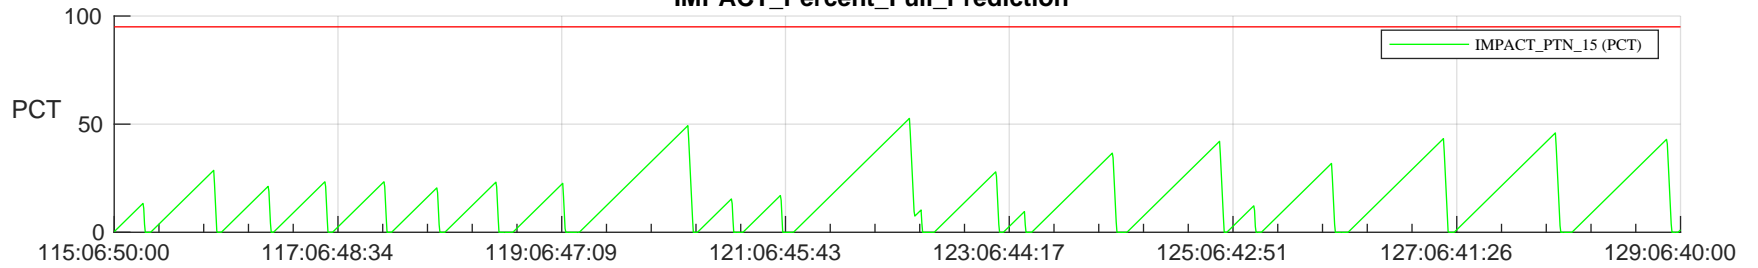

IMPACT_Percent_Full_Prediction