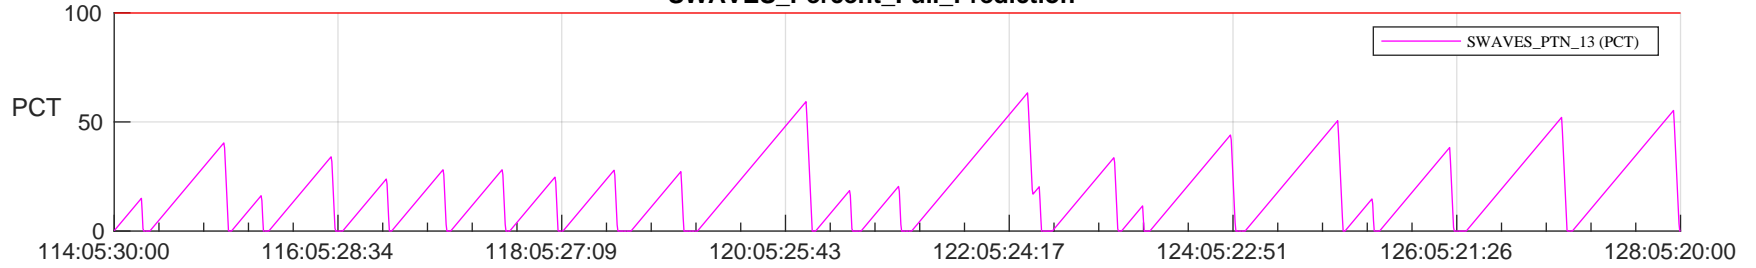

STEREO AHEAD SSR PCT Full Prediction

SWAVES_Percent_Full_Prediction

IMPACT_Percent_Full_Prediction

PLASTIC_Percent_Full_Prediction

Spacecraft_DownLink_Rate

Ground Time (2024:114:05:30:00.000 -2024:128:05:20:00.000)