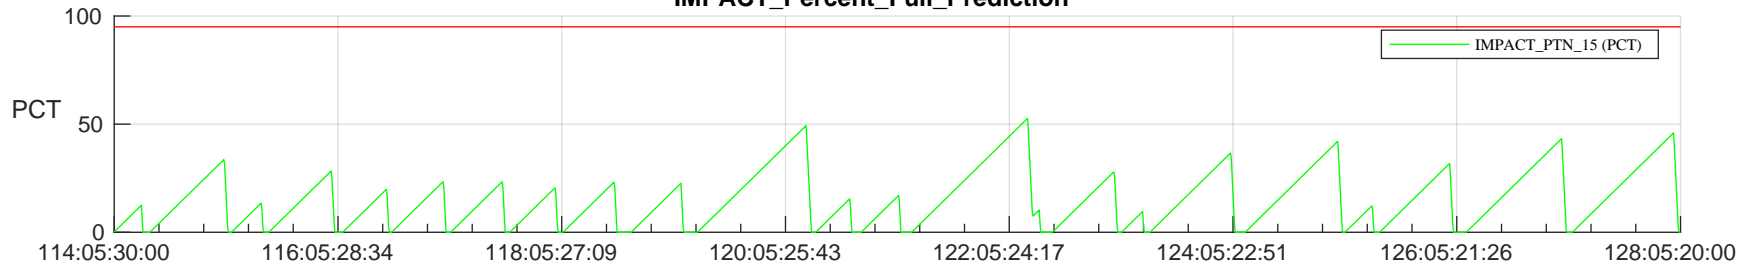

STEREO AHEAD SSR PCT Full Prediction

SWAVES_Percent_Full_Prediction

IMPACT_Percent_Full_Prediction

PLASTIC_Percent_Full_Prediction

Spacecraft_DownLink_Rate

Ground Time (2024:114:05:30:00.000 -2024:128:05:20:00.000)