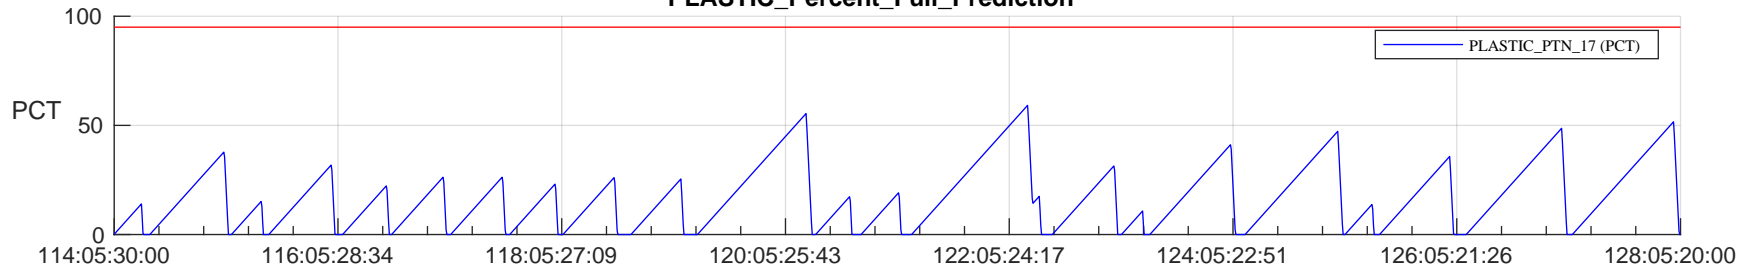

STEREO AHEAD SSR PCT Full Prediction

SWAVES_Percent_Full_Prediction

IMPACT_Percent_Full_Prediction

PLASTIC_Percent_Full_Prediction

Spacecraft_DownLink_Rate

Ground Time (2024:114:05:30:00.000 -2024:128:05:20:00.000)