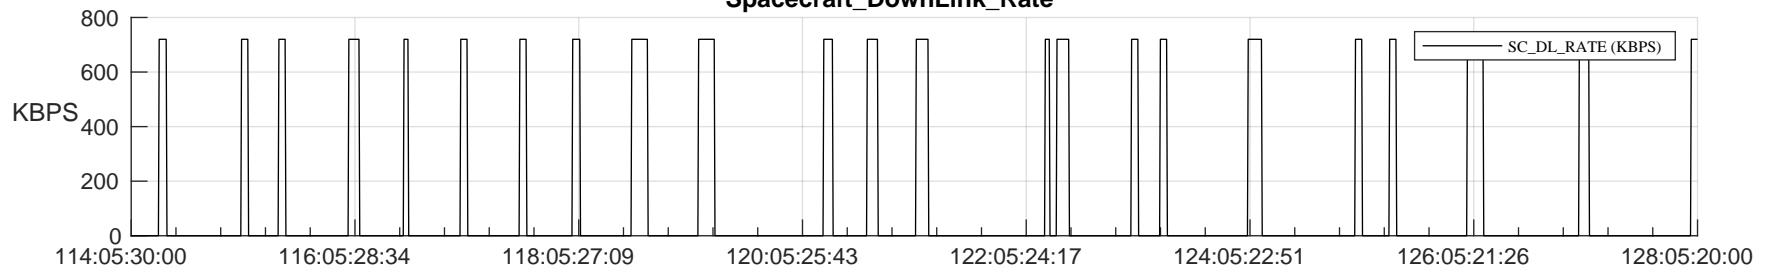

STEREO AHEAD SSR PCT Full Prediction

SWAVES_Percent_Full_Prediction

IMPACT_Percent_Full_Prediction

PLASTIC_Percent_Full_Prediction

Spacecraft_DownLink_Rate

Ground Time (2024:114:05:30:00.000 -2024:128:05:20:00.000)