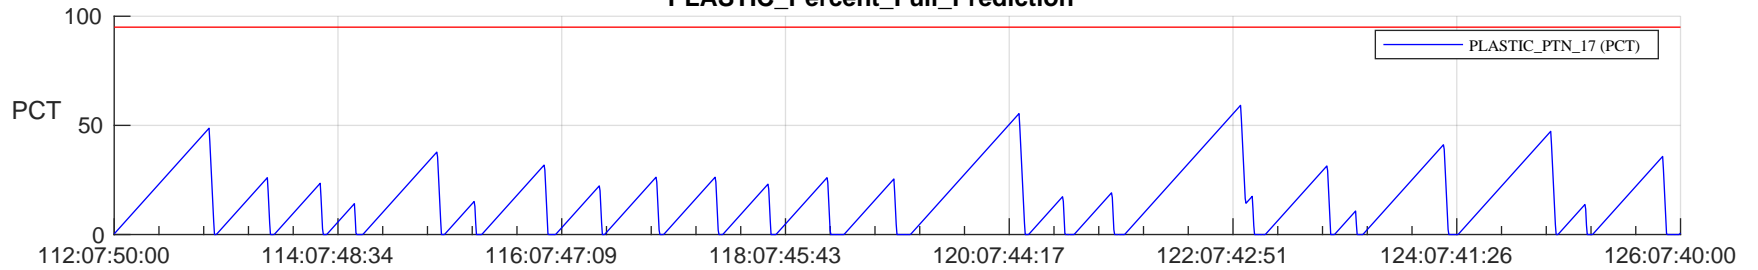

PLASTIC_Percent_Full_Prediction