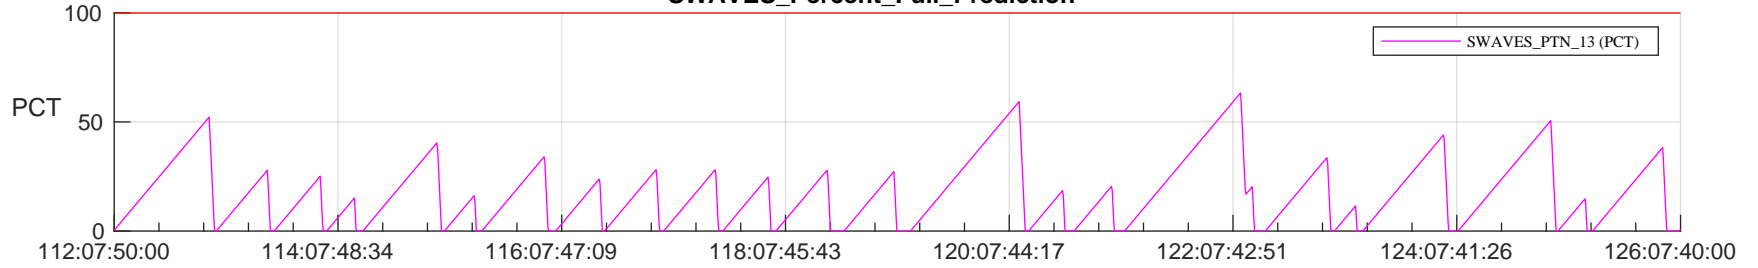

# STEREO AHEAD SSR PCT Full Prediction

## SWAVES\_Percent\_Full\_Prediction