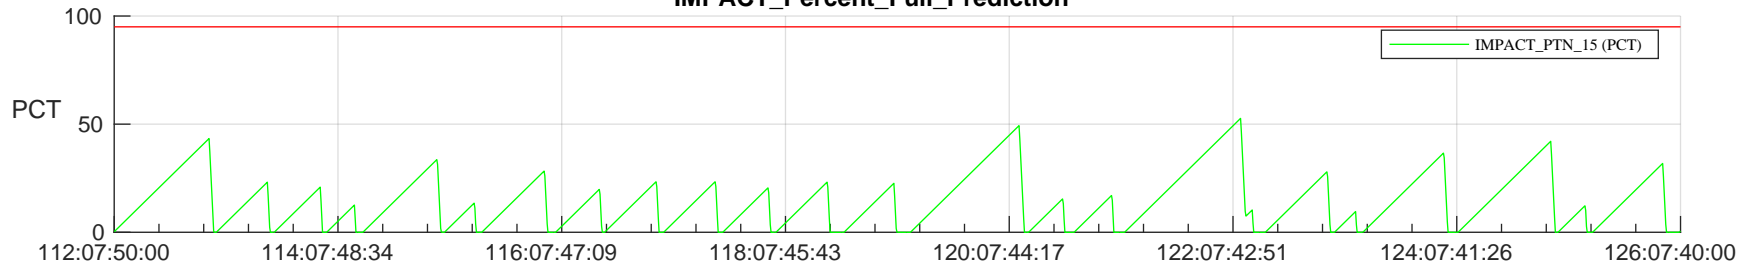

IMPACT_Percent_Full_Prediction