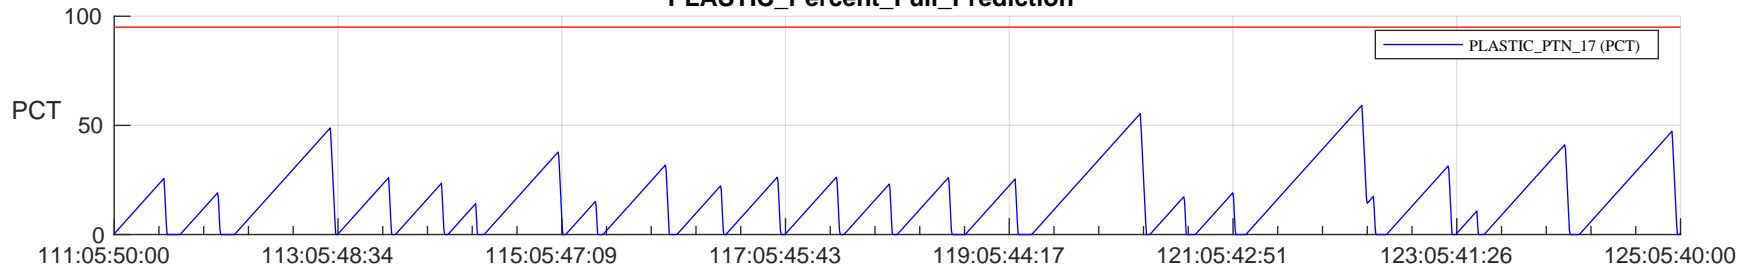

STEREO AHEAD SSR PCT Full Prediction

SWAVES_Percent_Full_Prediction

IMPACT_Percent_Full_Prediction

PLASTIC_Percent_Full_Prediction

Spacecraft_DownLink_Rate

Ground Time (2024:111:05:50:00.000 -2024:125:05:40:00.000)