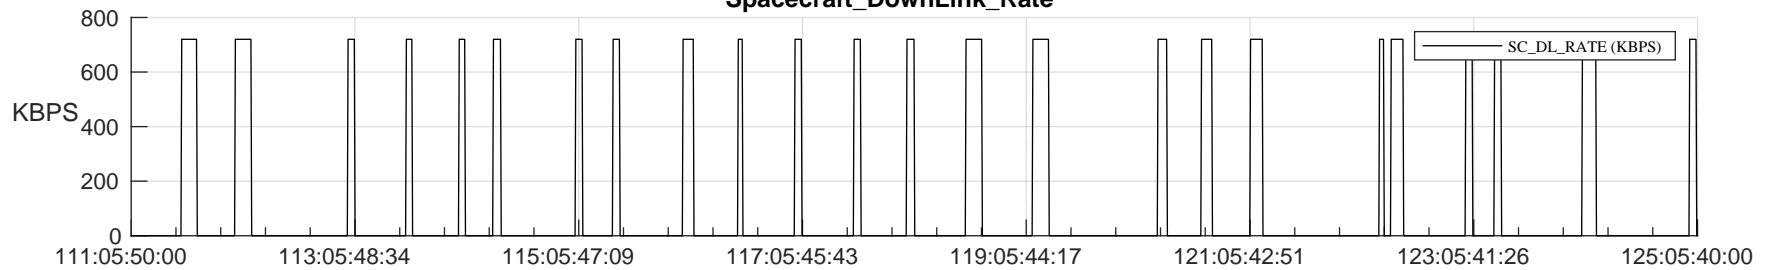

STEREO AHEAD SSR PCT Full Prediction

SWAVES_Percent_Full_Prediction

IMPACT_Percent_Full_Prediction

PLASTIC_Percent_Full_Prediction

Spacecraft_DownLink_Rate

Ground Time (2024:111:05:50:00.000 -2024:125:05:40:00.000)