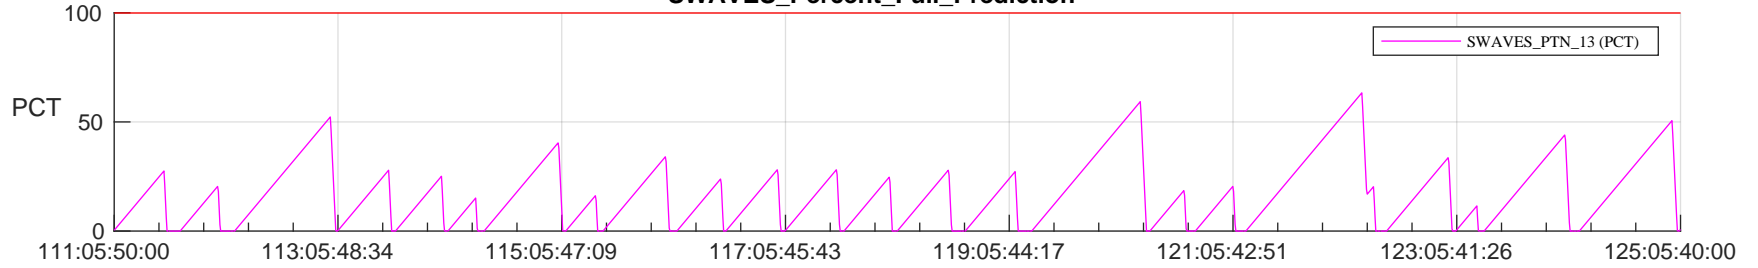

STEREO AHEAD SSR PCT Full Prediction

SWAVES_Percent_Full_Prediction

IMPACT_Percent_Full_Prediction

PLASTIC_Percent_Full_Prediction

Spacecraft_DownLink_Rate

Ground Time (2024:111:05:50:00.000 -2024:125:05:40:00.000)