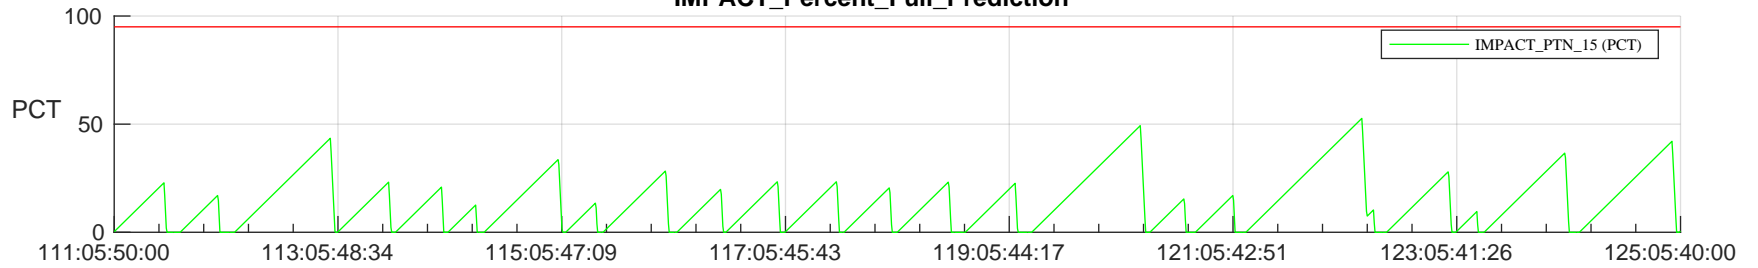

STEREO AHEAD SSR PCT Full Prediction

SWAVES_Percent_Full_Prediction

IMPACT_Percent_Full_Prediction

PLASTIC_Percent_Full_Prediction

Spacecraft_DownLink_Rate

Ground Time (2024:111:05:50:00.000 -2024:125:05:40:00.000)