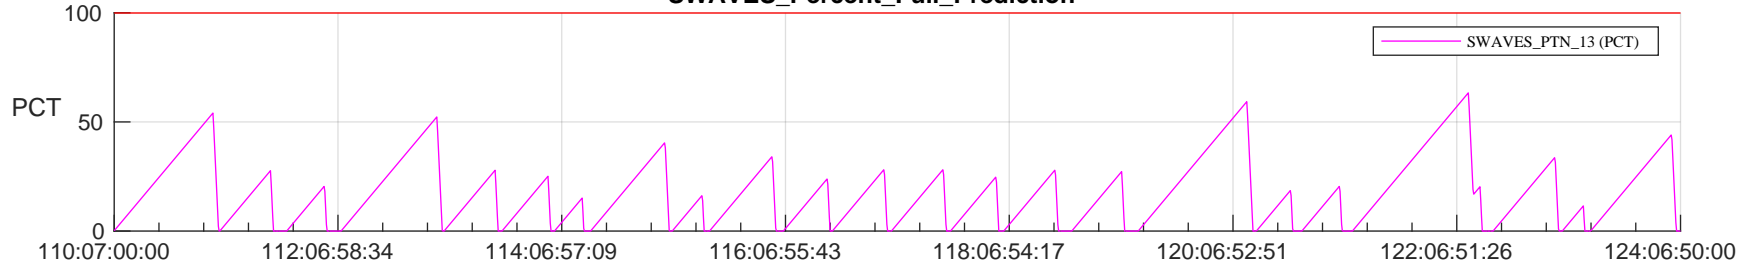

STEREO AHEAD SSR PCT Full Prediction

SWAVES_Percent_Full_Prediction

IMPACT_Percent_Full_Prediction

PLASTIC_Percent_Full_Prediction

Spacecraft_DownLink_Rate