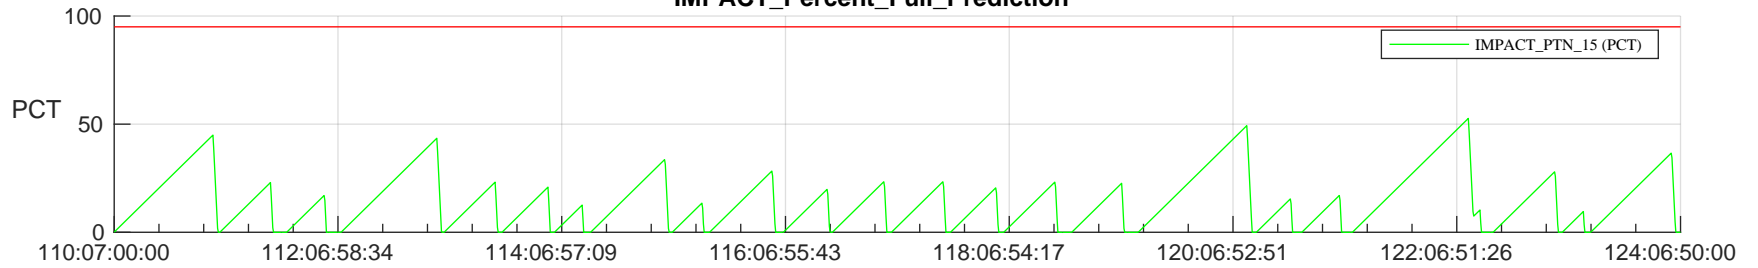

STEREO AHEAD SSR PCT Full Prediction

SWAVES_Percent_Full_Prediction

IMPACT_Percent_Full_Prediction

PLASTIC_Percent_Full_Prediction

Spacecraft_DownLink_Rate