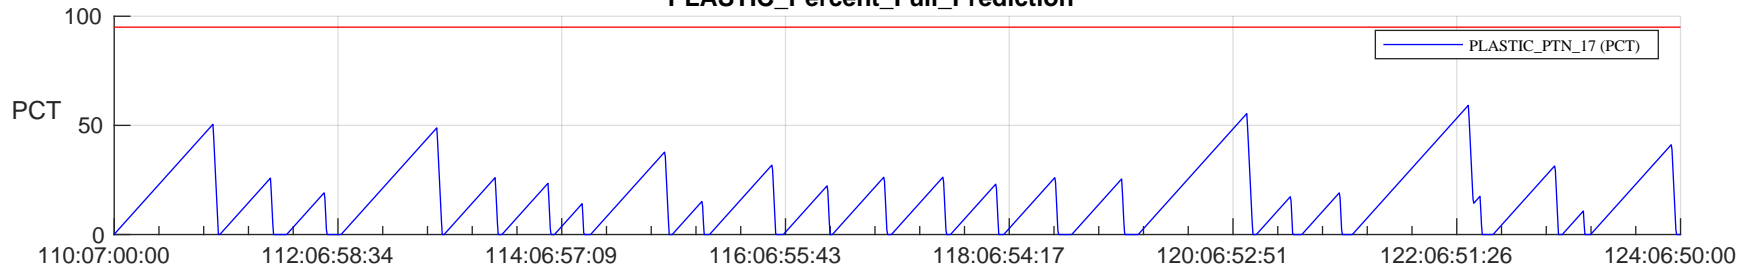

STEREO AHEAD SSR PCT Full Prediction

SWAVES_Percent_Full_Prediction

IMPACT_Percent_Full_Prediction

PLASTIC_Percent_Full_Prediction

Spacecraft_DownLink_Rate