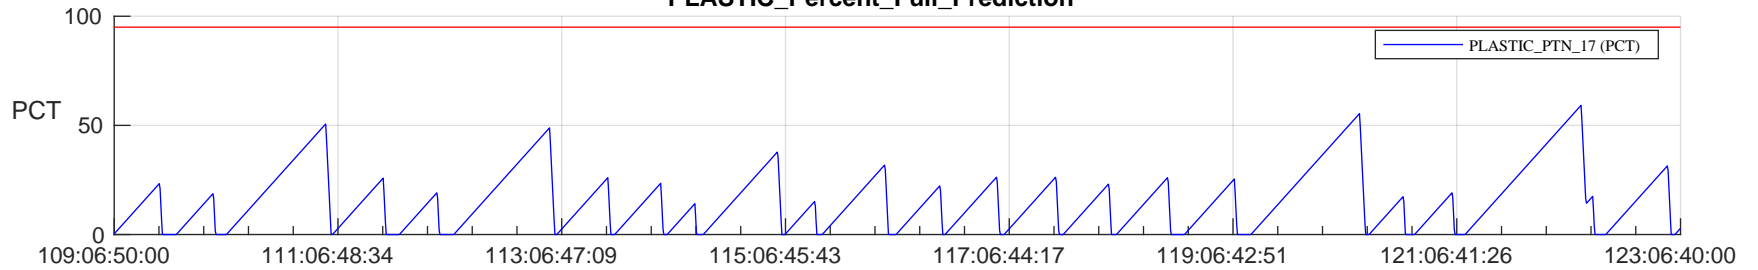

STEREO AHEAD SSR PCT Full Prediction

SWAVES_Percent_Full_Prediction

IMPACT_Percent_Full_Prediction

PLASTIC_Percent_Full_Prediction

Spacecraft_DownLink_Rate

Ground Time (2024:109:06:50:00.000 -2024:123:06:40:00.000)