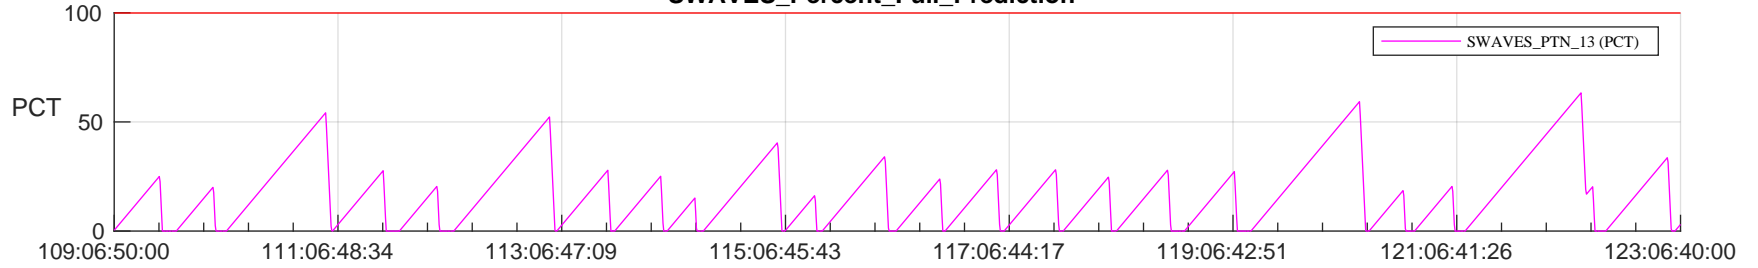

STEREO AHEAD SSR PCT Full Prediction

SWAVES_Percent_Full_Prediction

IMPACT_Percent_Full_Prediction

PLASTIC_Percent_Full_Prediction

Spacecraft_DownLink_Rate

Ground Time (2024:109:06:50:00.000 -2024:123:06:40:00.000)