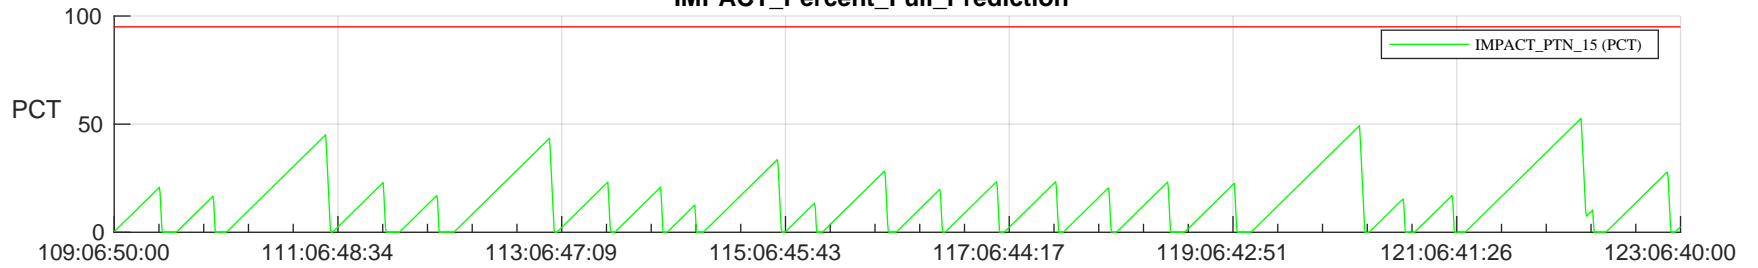

STEREO AHEAD SSR PCT Full Prediction

SWAVES_Percent_Full_Prediction

IMPACT_Percent_Full_Prediction

PLASTIC_Percent_Full_Prediction

Spacecraft_DownLink_Rate

Ground Time (2024:109:06:50:00.000 -2024:123:06:40:00.000)