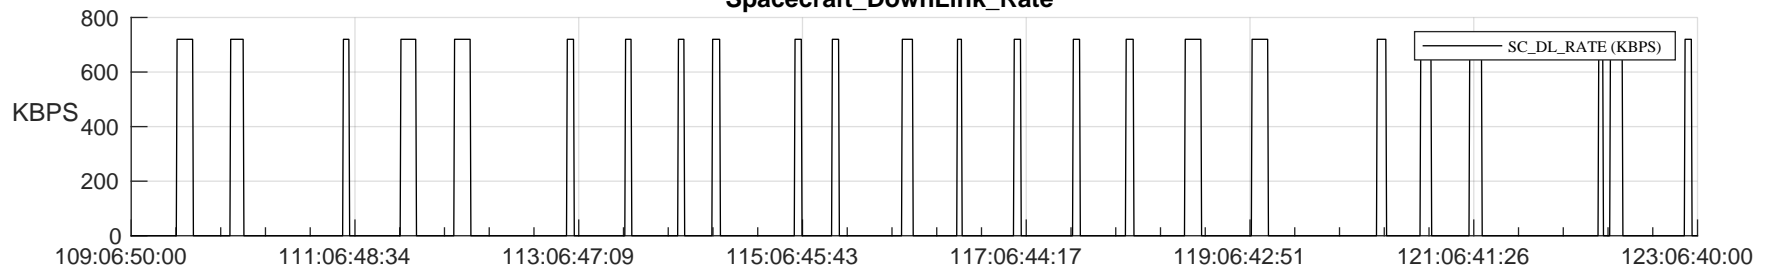

STEREO AHEAD SSR PCT Full Prediction

SWAVES_Percent_Full_Prediction

IMPACT_Percent_Full_Prediction

PLASTIC_Percent_Full_Prediction

Spacecraft_DownLink_Rate

Ground Time (2024:109:06:50:00.000 -2024:123:06:40:00.000)