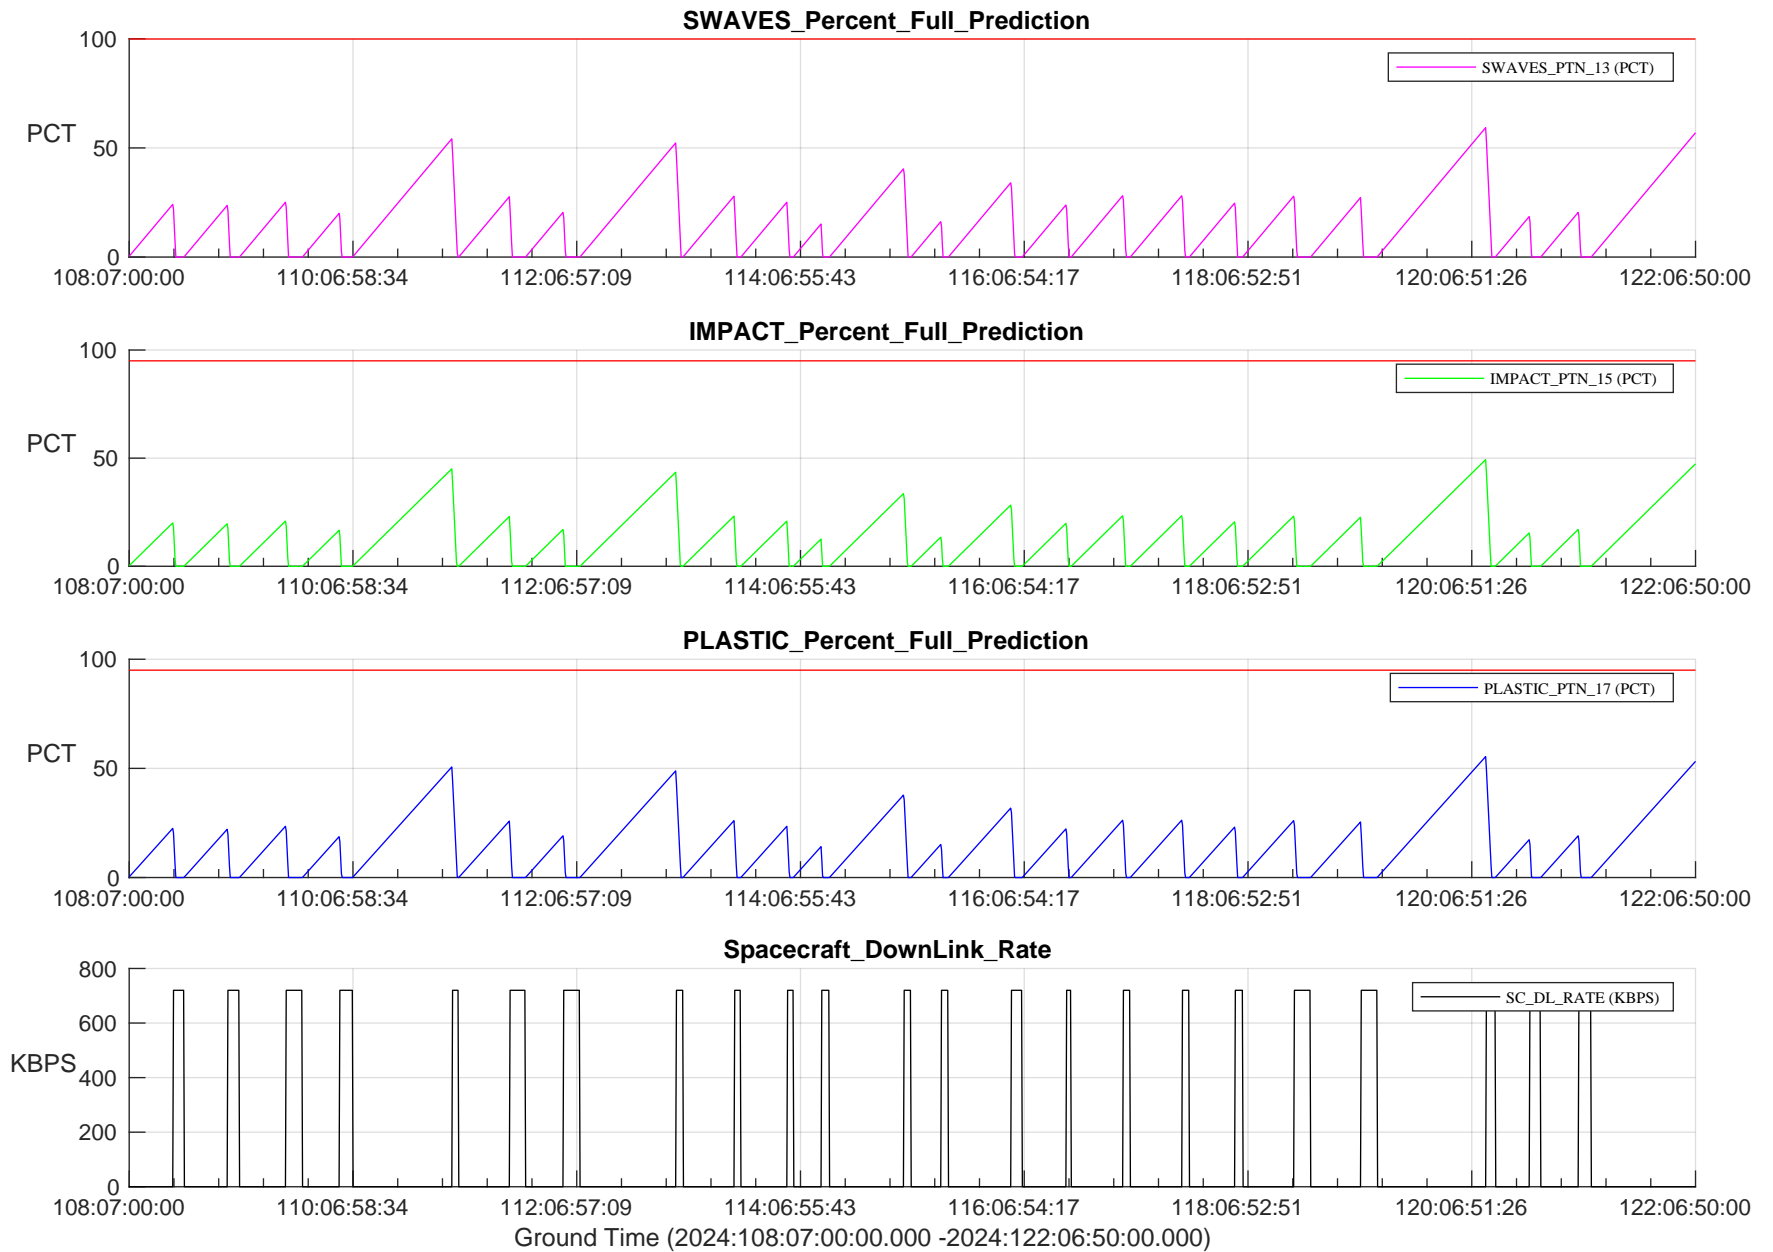

# STEREO AHEAD SSR PCT Full Prediction

/disks/d81/project/stereo/mops/assessment/ahead/automation/output/engdump/yesterday/ahead\_ssr\_predict\_2024\_108.csv

Date Created:04/17/2024 07:01:03 AM