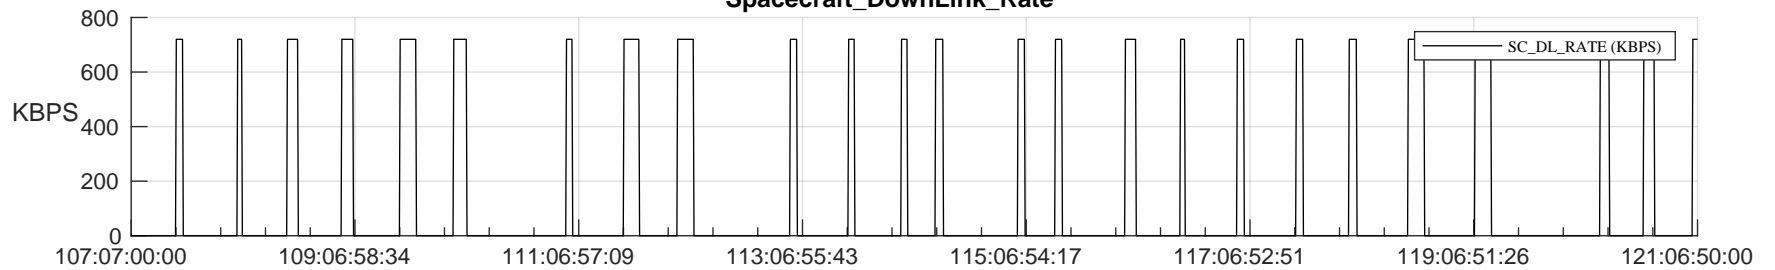

STEREO AHEAD SSR PCT Full Prediction

SWAVES_Percent_Full_Prediction

IMPACT_Percent_Full_Prediction

PLASTIC_Percent_Full_Prediction

Spacecraft_DownLink_Rate

Ground Time (2024:107:07:00:00.000 -2024:121:06:50:00.000)