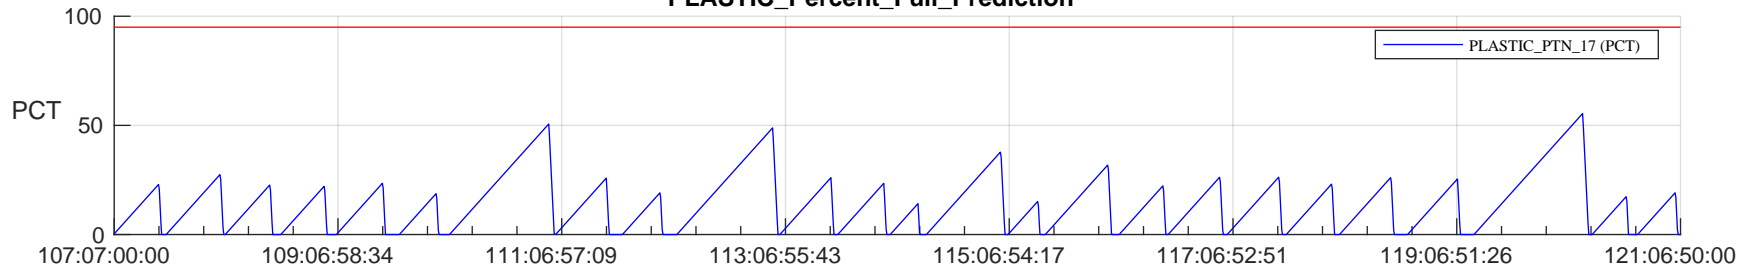

STEREO AHEAD SSR PCT Full Prediction

SWAVES_Percent_Full_Prediction

IMPACT_Percent_Full_Prediction

PLASTIC_Percent_Full_Prediction

Spacecraft_DownLink_Rate

Ground Time (2024:107:07:00:00.000 -2024:121:06:50:00.000)