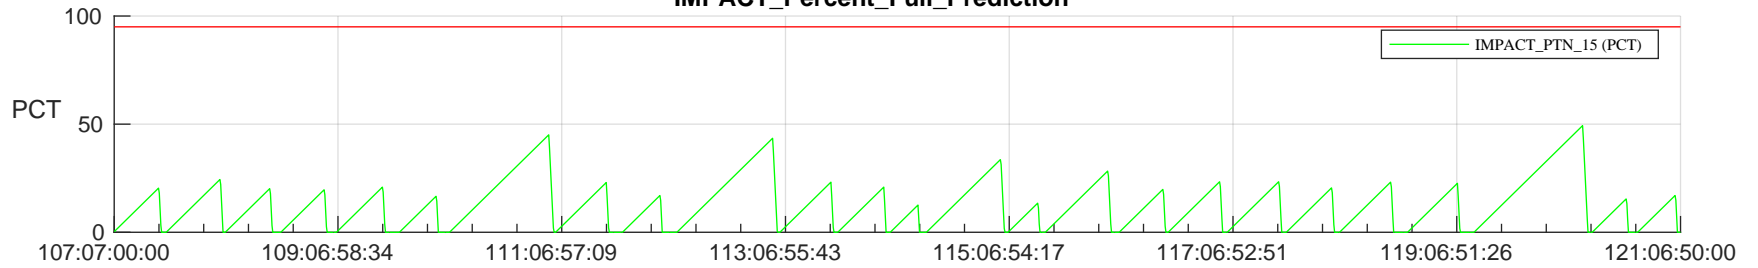

STEREO AHEAD SSR PCT Full Prediction

SWAVES_Percent_Full_Prediction

IMPACT_Percent_Full_Prediction

PLASTIC_Percent_Full_Prediction

Spacecraft_DownLink_Rate

Ground Time (2024:107:07:00:00.000 -2024:121:06:50:00.000)