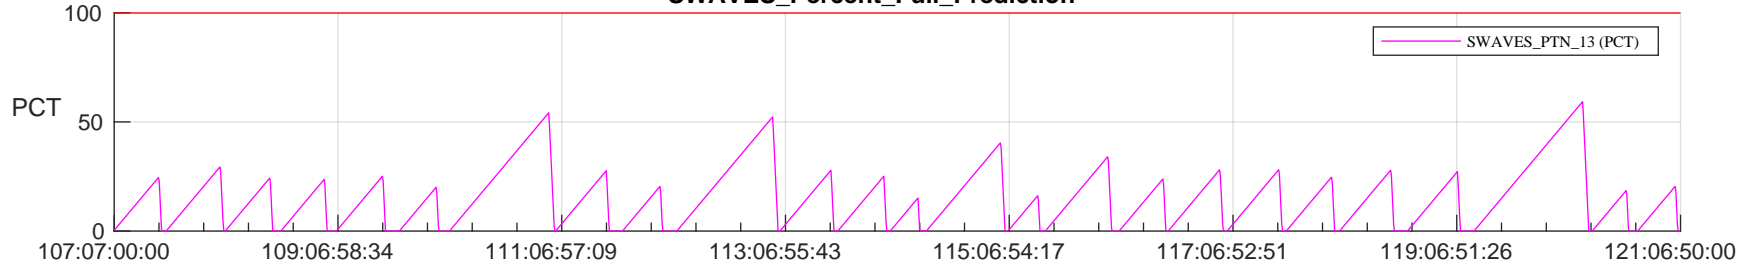

STEREO AHEAD SSR PCT Full Prediction

SWAVES_Percent_Full_Prediction

IMPACT_Percent_Full_Prediction

PLASTIC_Percent_Full_Prediction

Spacecraft_DownLink_Rate

Ground Time (2024:107:07:00:00.000 -2024:121:06:50:00.000)