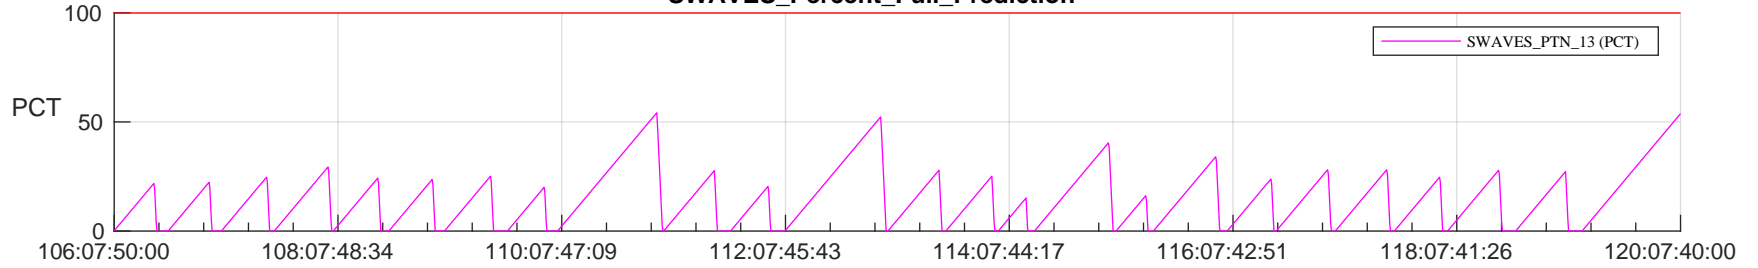

# STEREO AHEAD SSR PCT Full Prediction

## SWAVES\_Percent\_Full\_Prediction

## Spacecraft\_DownLink\_Rate

Ground Time (2024:106:07:50:00.000 -2024:120:07:40:00.000)