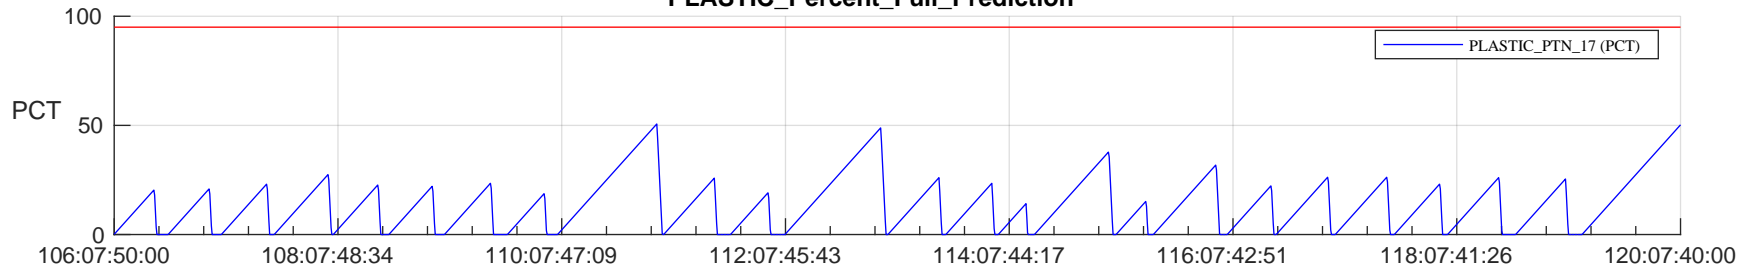

# STEREO AHEAD SSR PCT Full Prediction

## SWAVES\_Percent\_Full\_Prediction

## Spacecraft\_DownLink\_Rate

Ground Time (2024:106:07:50:00.000 -2024:120:07:40:00.000)