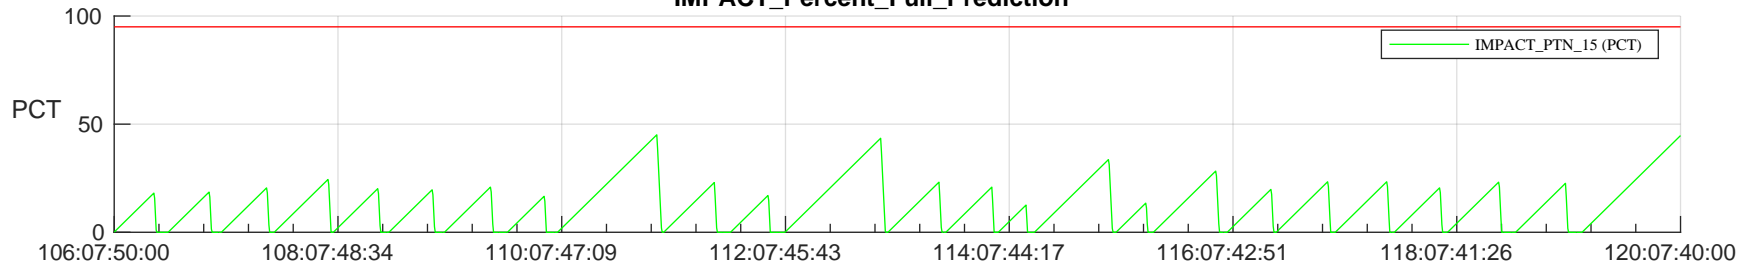

IMPACT_Percent_Full_Prediction