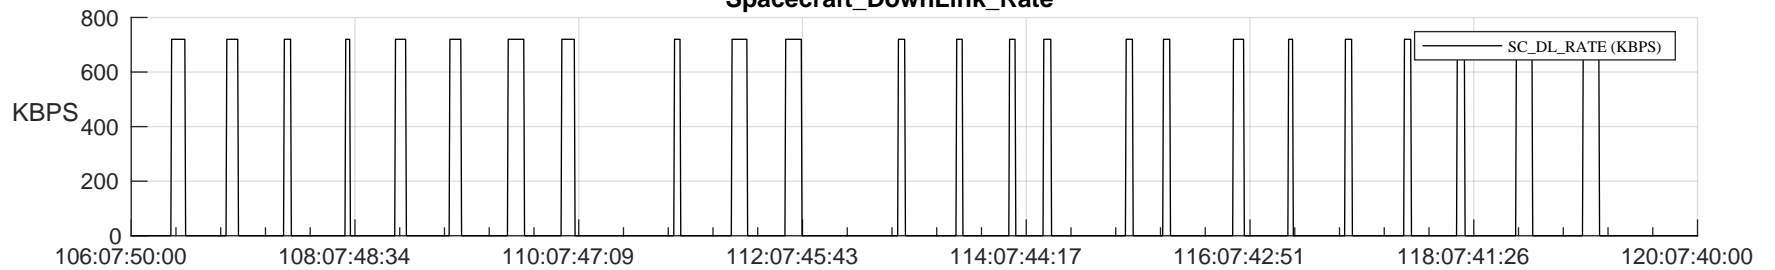

## SWAVES\_Percent\_Full\_Prediction

## Spacecraft\_DownLink\_Rate

Ground Time (2024:106:07:50:00.000 -2024:120:07:40:00.000)