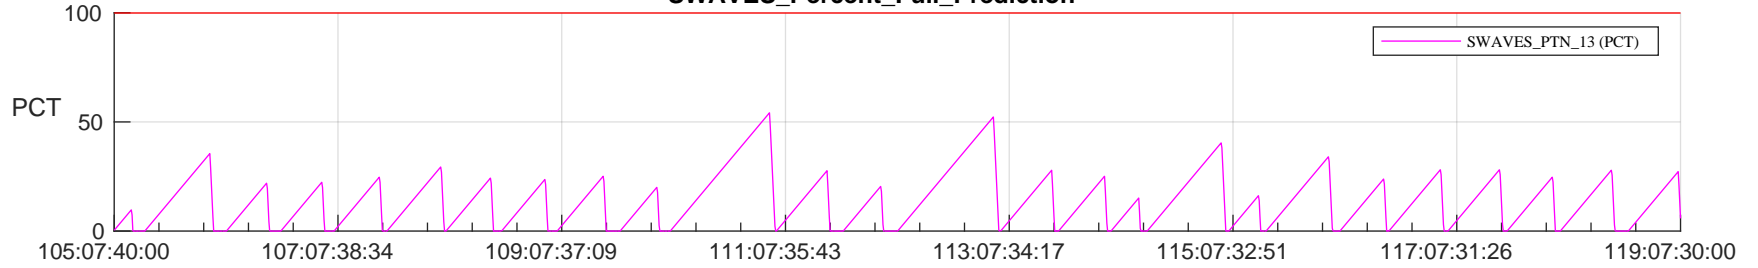

# STEREO AHEAD SSR PCT Full Prediction

## SWAVES\_Percent\_Full\_Prediction

## Spacecraft\_DownLink\_Rate

Ground Time (2024:105:07:40:00.000 -2024:119:07:30:00.000)