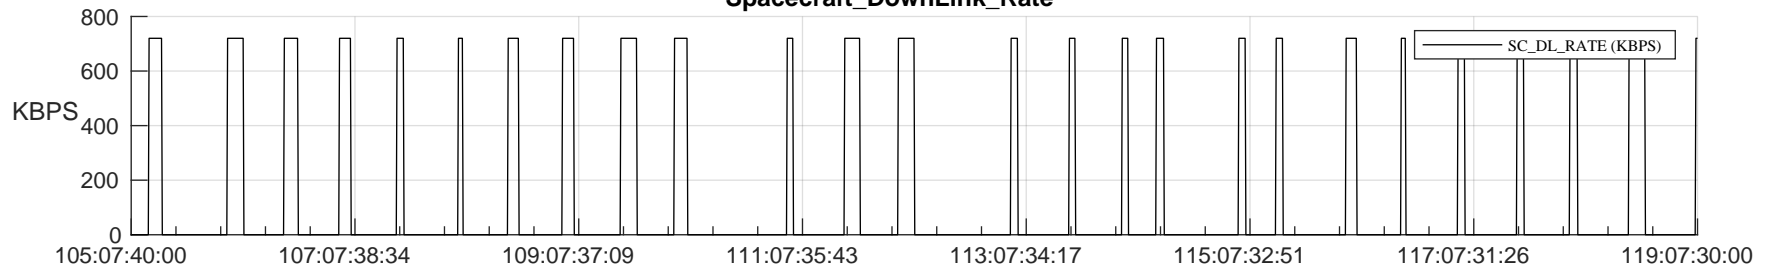

## SWAVES\_Percent\_Full\_Prediction

## Spacecraft\_DownLink\_Rate

Ground Time (2024:105:07:40:00.000 -2024:119:07:30:00.000)