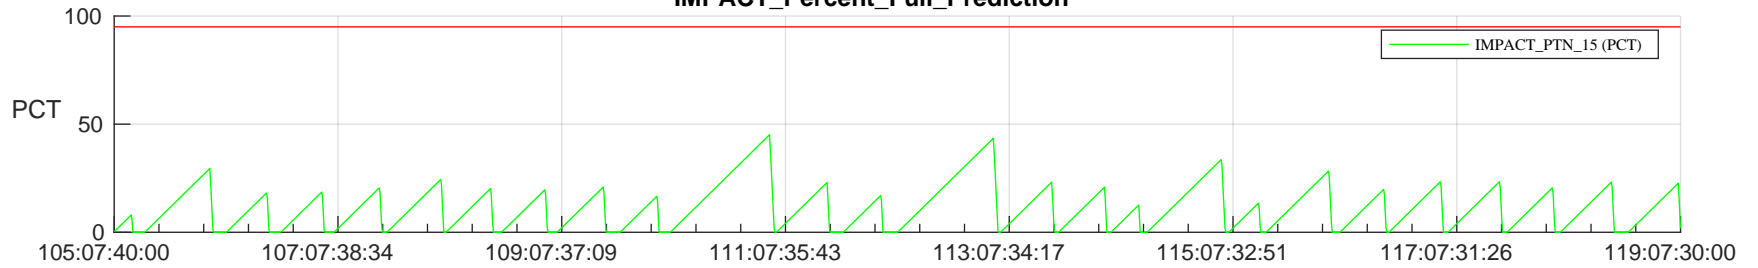

IMPACT_Percent_Full_Prediction