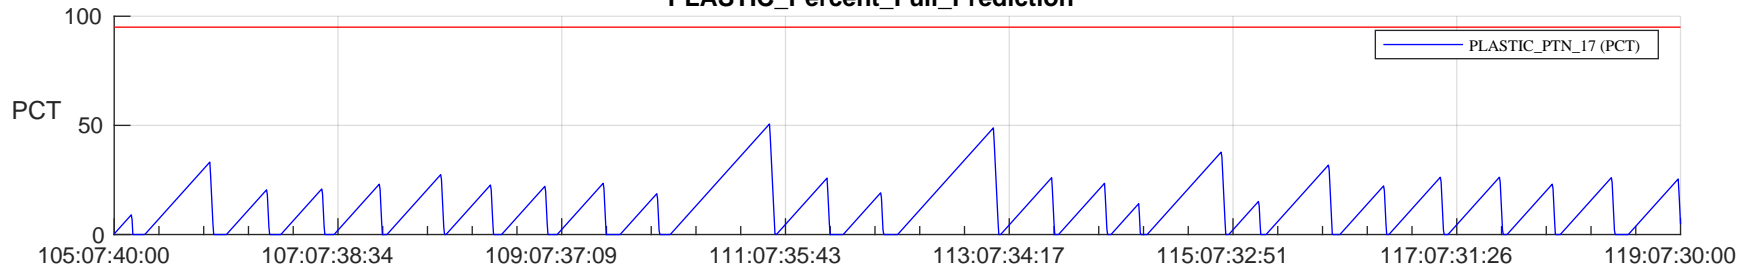

# STEREO AHEAD SSR PCT Full Prediction

## SWAVES\_Percent\_Full\_Prediction

## Spacecraft\_DownLink\_Rate

Ground Time (2024:105:07:40:00.000 -2024:119:07:30:00.000)