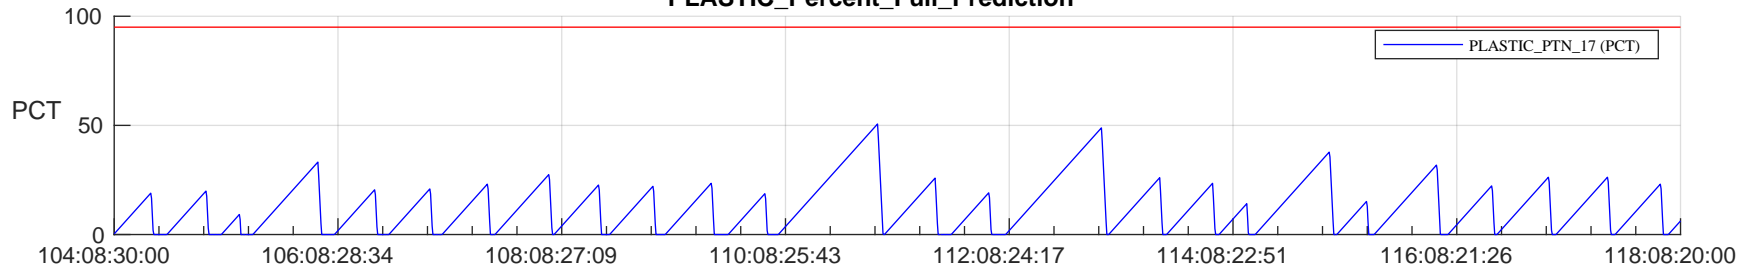

STEREO AHEAD SSR PCT Full Prediction

SWAVES_Percent_Full_Prediction

IMPACT_Percent_Full_Prediction

PLASTIC_Percent_Full_Prediction

Spacecraft_DownLink_Rate