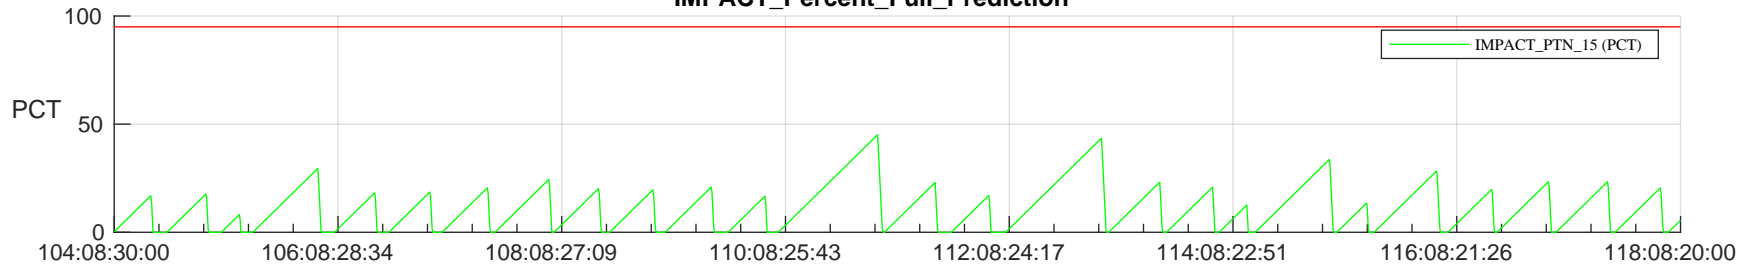

STEREO AHEAD SSR PCT Full Prediction

SWAVES_Percent_Full_Prediction

IMPACT_Percent_Full_Prediction

PLASTIC_Percent_Full_Prediction

Spacecraft_DownLink_Rate