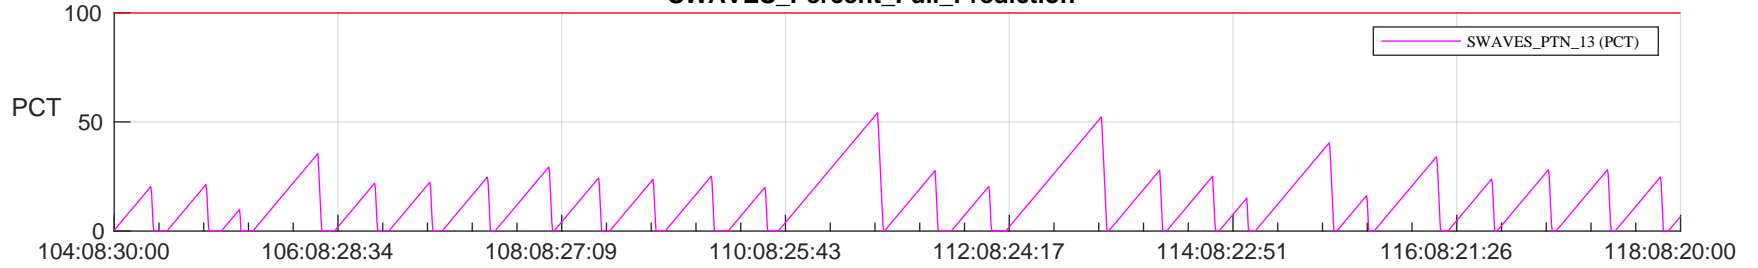

STEREO AHEAD SSR PCT Full Prediction

SWAVES_Percent_Full_Prediction

IMPACT_Percent_Full_Prediction

PLASTIC_Percent_Full_Prediction

Spacecraft_DownLink_Rate