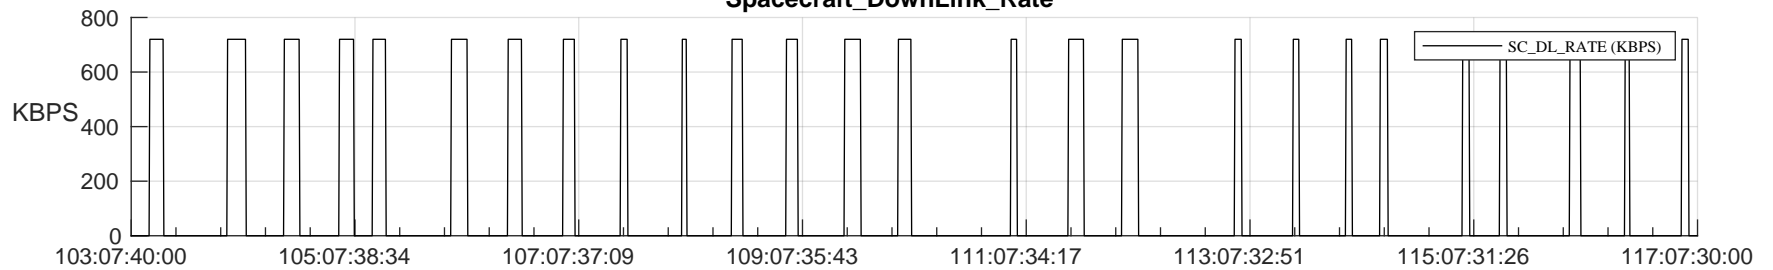

STEREO AHEAD SSR PCT Full Prediction

SWAVES_Percent_Full_Prediction

IMPACT_Percent_Full_Prediction

PLASTIC_Percent_Full_Prediction

Spacecraft_DownLink_Rate

Ground Time (2024:103:07:40:00.000 -2024:117:07:30:00.000)