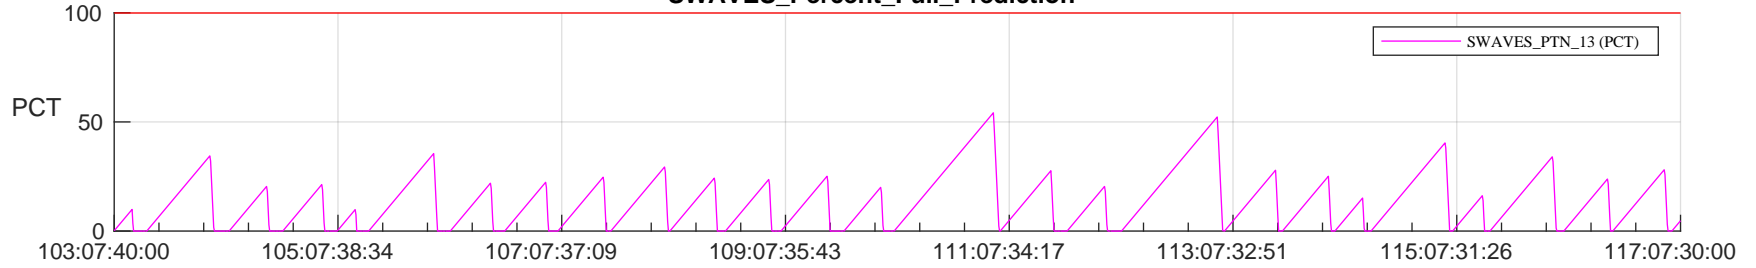

STEREO AHEAD SSR PCT Full Prediction

SWAVES_Percent_Full_Prediction

IMPACT_Percent_Full_Prediction

PLASTIC_Percent_Full_Prediction

Spacecraft_DownLink_Rate

Ground Time (2024:103:07:40:00.000 -2024:117:07:30:00.000)