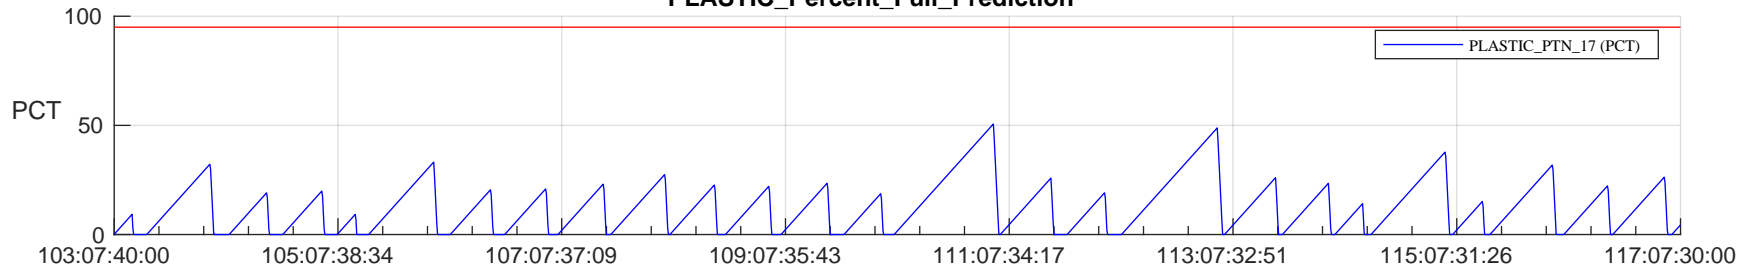

STEREO AHEAD SSR PCT Full Prediction

SWAVES_Percent_Full_Prediction

IMPACT_Percent_Full_Prediction

PLASTIC_Percent_Full_Prediction

Spacecraft_DownLink_Rate

Ground Time (2024:103:07:40:00.000 -2024:117:07:30:00.000)