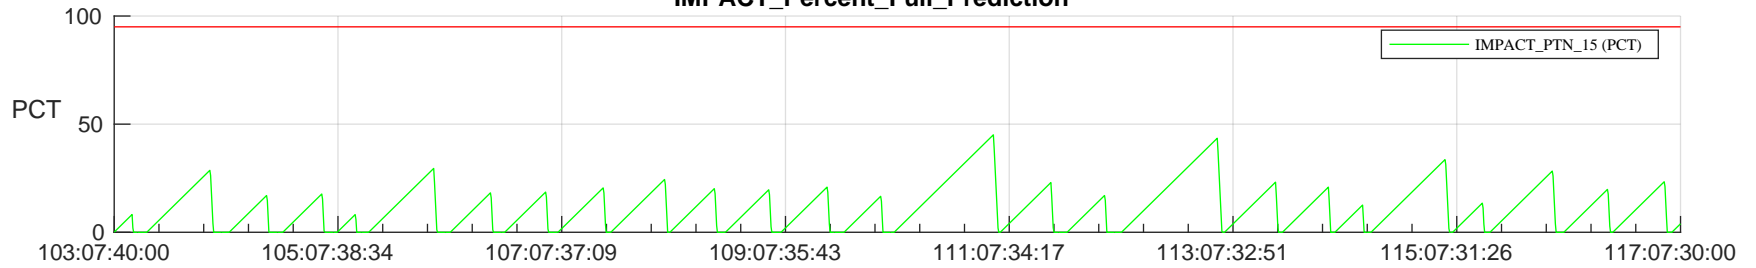

STEREO AHEAD SSR PCT Full Prediction

SWAVES_Percent_Full_Prediction

IMPACT_Percent_Full_Prediction

PLASTIC_Percent_Full_Prediction

Spacecraft_DownLink_Rate

Ground Time (2024:103:07:40:00.000 -2024:117:07:30:00.000)