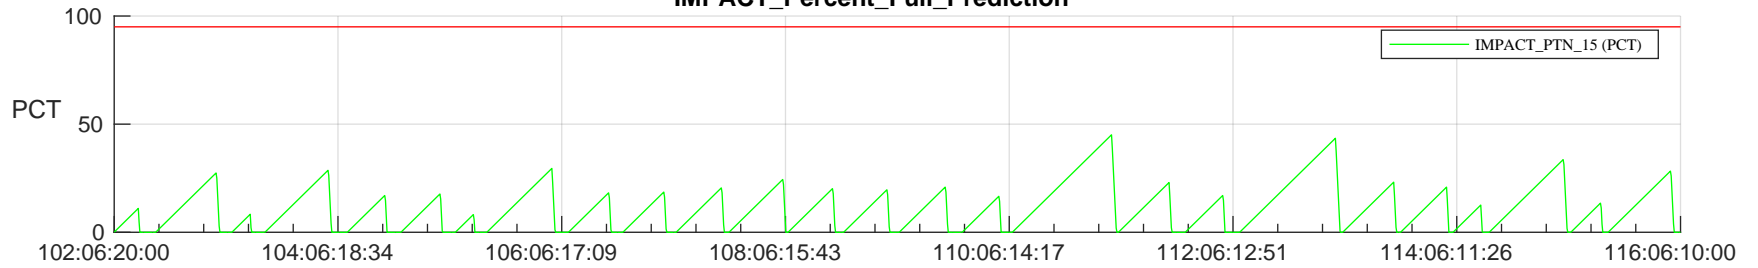

IMPACT_Percent_Full_Prediction