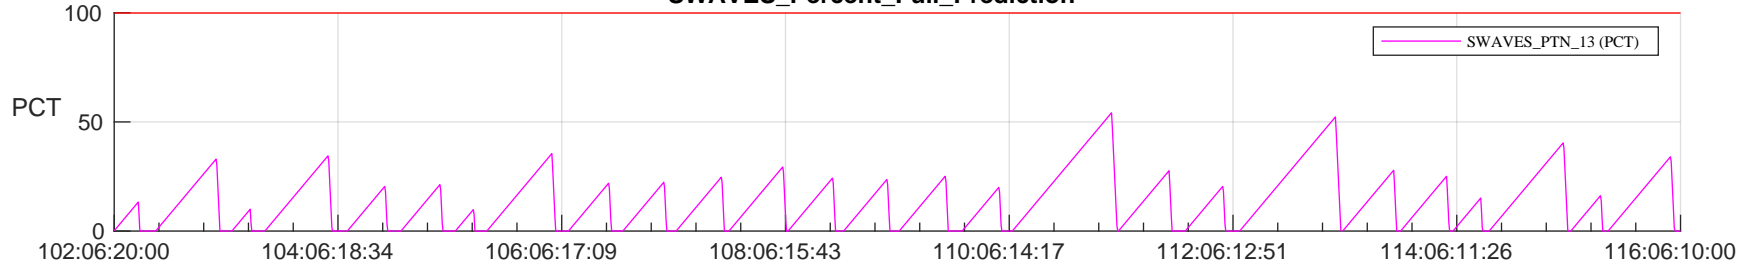

# STEREO AHEAD SSR PCT Full Prediction

## SWAVES\_Percent\_Full\_Prediction