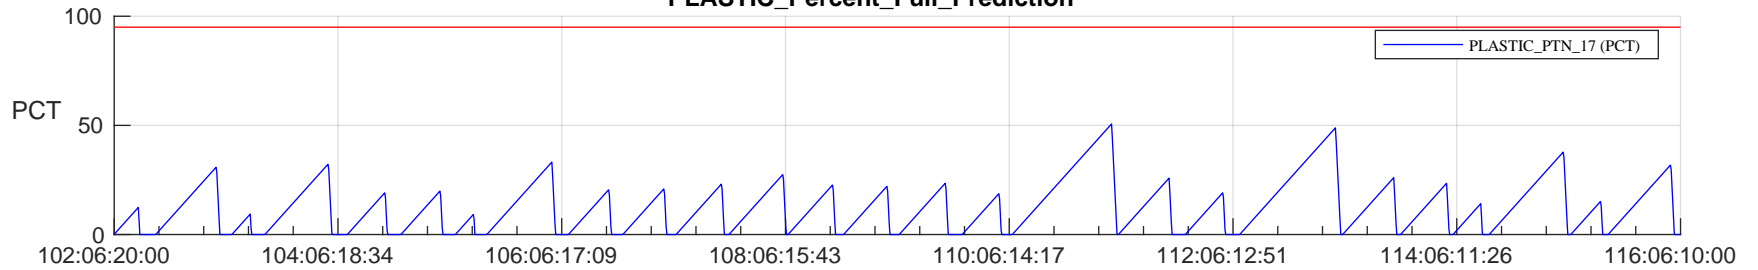

PLASTIC_Percent_Full_Prediction