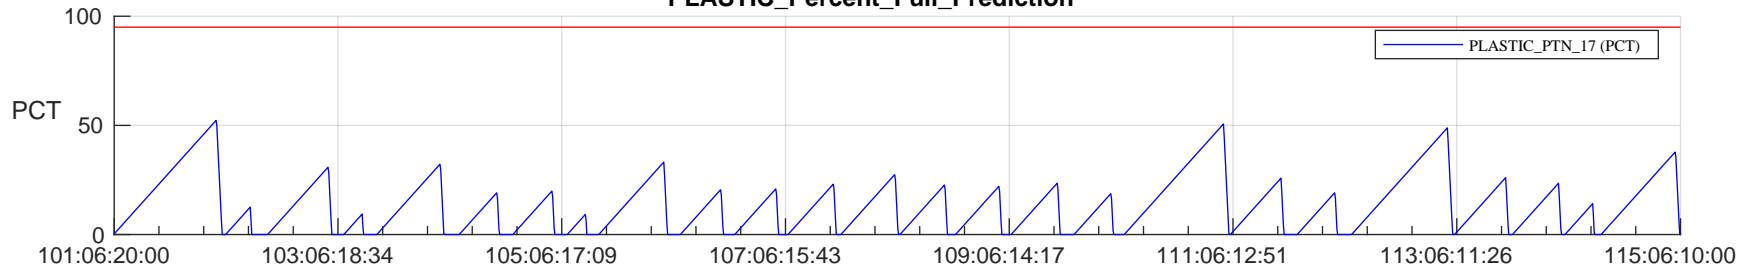

STEREO AHEAD SSR PCT Full Prediction

SWAVES_Percent_Full_Prediction

IMPACT_Percent_Full_Prediction

PLASTIC_Percent_Full_Prediction

Spacecraft_DownLink_Rate