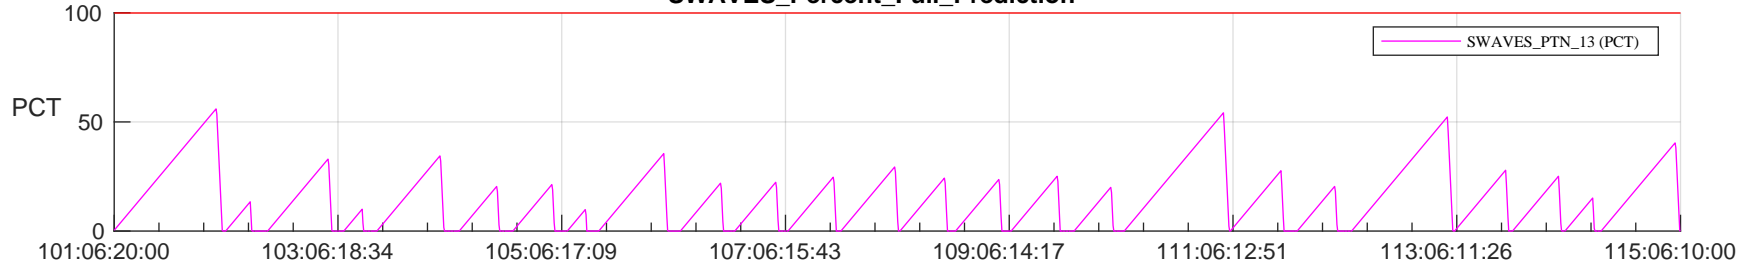

STEREO AHEAD SSR PCT Full Prediction

SWAVES_Percent_Full_Prediction

IMPACT_Percent_Full_Prediction

PLASTIC_Percent_Full_Prediction

Spacecraft_DownLink_Rate