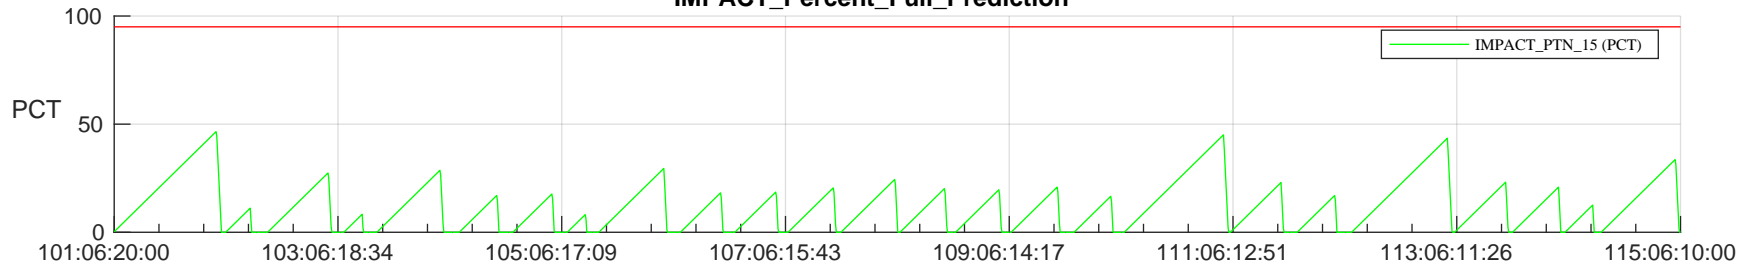

STEREO AHEAD SSR PCT Full Prediction

SWAVES_Percent_Full_Prediction

IMPACT_Percent_Full_Prediction

PLASTIC_Percent_Full_Prediction

Spacecraft_DownLink_Rate