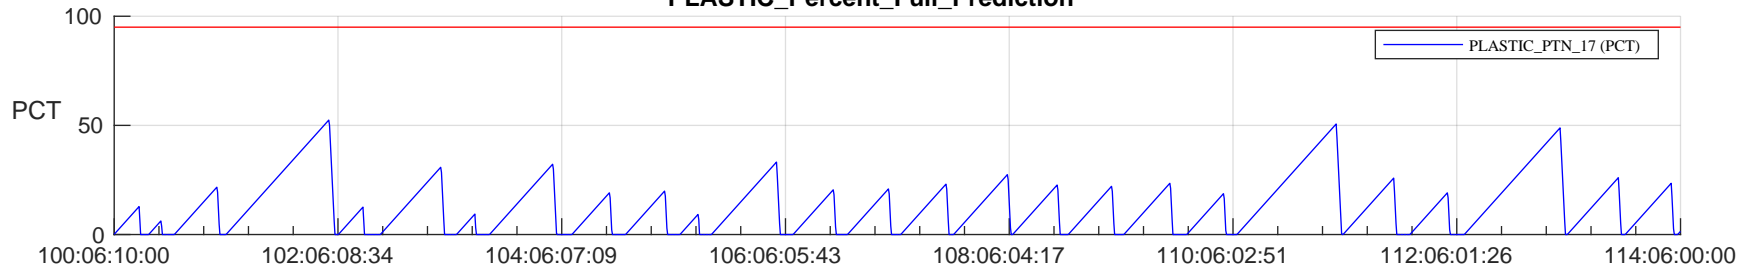

# STEREO AHEAD SSR PCT Full Prediction

## SWAVES\_Percent\_Full\_Prediction

## Spacecraft\_DownLink\_Rate

Ground Time (2024:100:06:10:00.000 -2024:114:06:00:00.000)