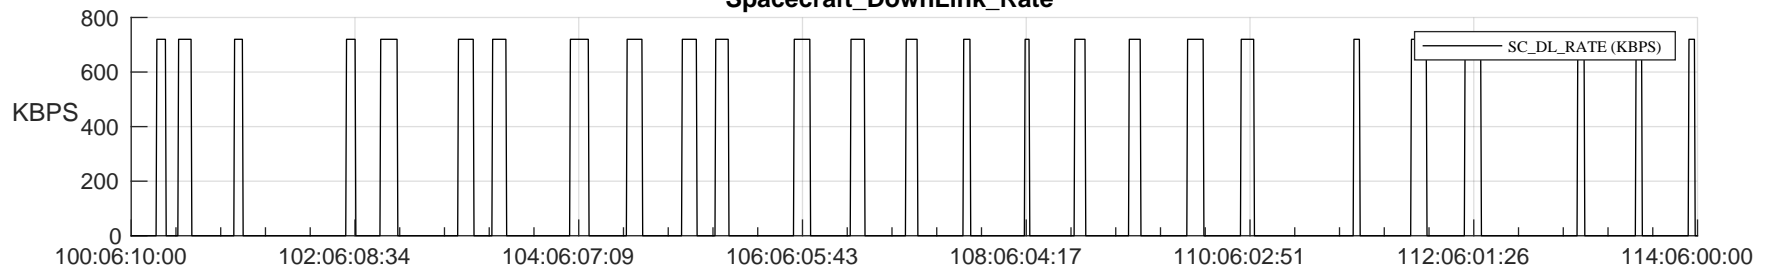

## SWAVES\_Percent\_Full\_Prediction

## Spacecraft\_DownLink\_Rate

Ground Time (2024:100:06:10:00.000 -2024:114:06:00:00.000)