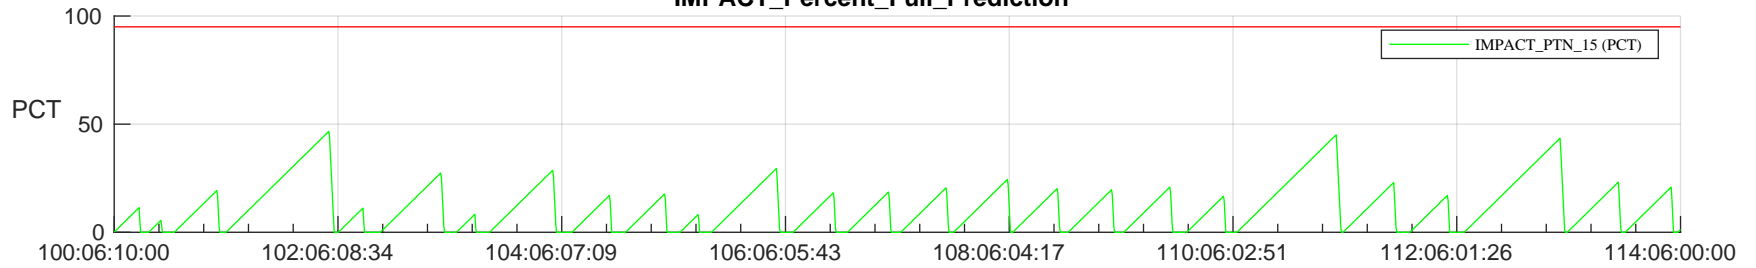

IMPACT_Percent_Full_Prediction