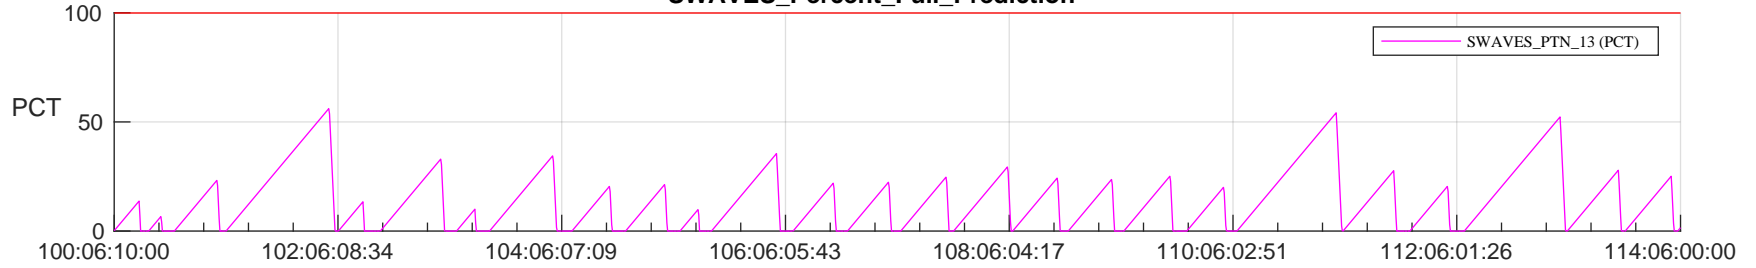

# STEREO AHEAD SSR PCT Full Prediction

## SWAVES\_Percent\_Full\_Prediction

## Spacecraft\_DownLink\_Rate

Ground Time (2024:100:06:10:00.000 -2024:114:06:00:00.000)