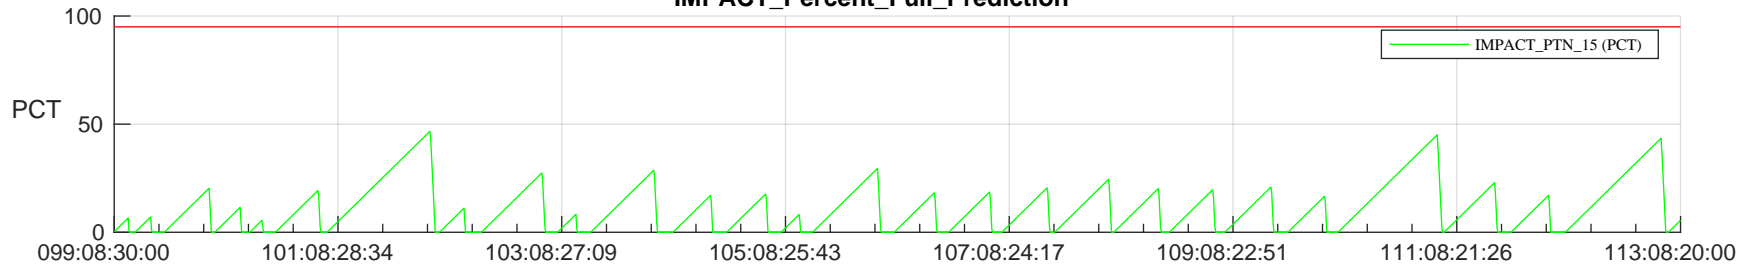

IMPACT_Percent_Full_Prediction