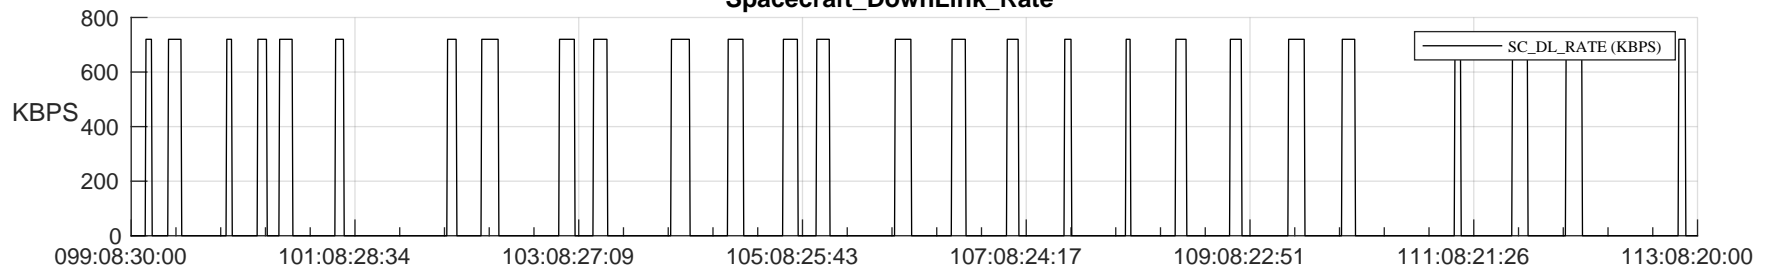

## SWAVES\_Percent\_Full\_Prediction

## Spacecraft\_DownLink\_Rate

Ground Time (2024:099:08:30:00.000 -2024:113:08:20:00.000)