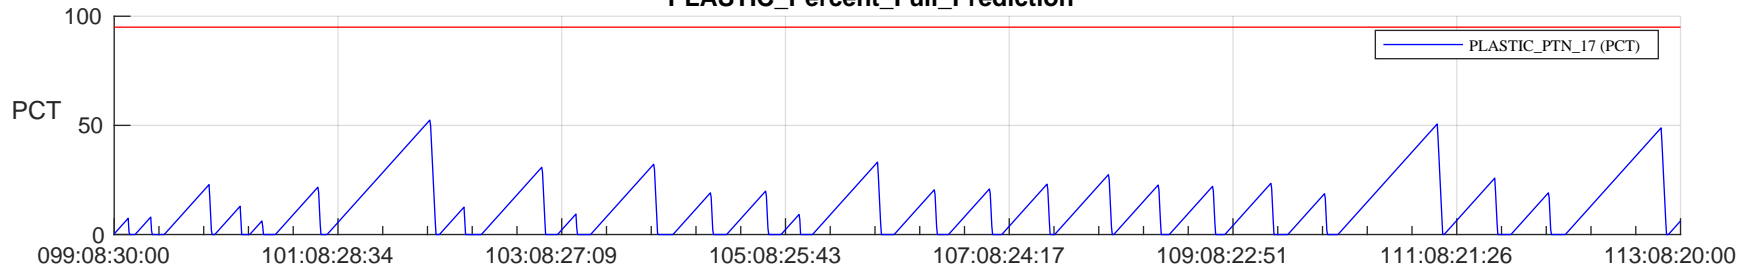

# STEREO AHEAD SSR PCT Full Prediction

## SWAVES\_Percent\_Full\_Prediction

## Spacecraft\_DownLink\_Rate

Ground Time (2024:099:08:30:00.000 -2024:113:08:20:00.000)