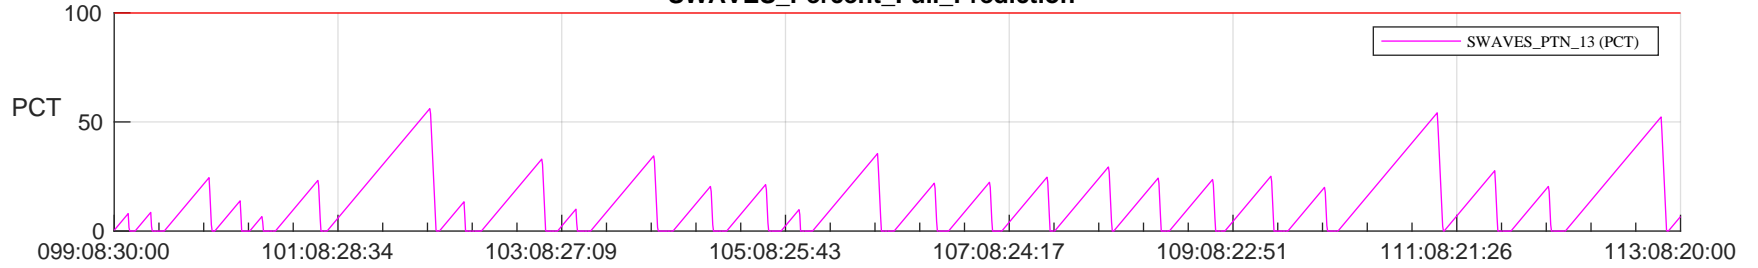

# STEREO AHEAD SSR PCT Full Prediction

## SWAVES\_Percent\_Full\_Prediction

## Spacecraft\_DownLink\_Rate

Ground Time (2024:099:08:30:00.000 -2024:113:08:20:00.000)