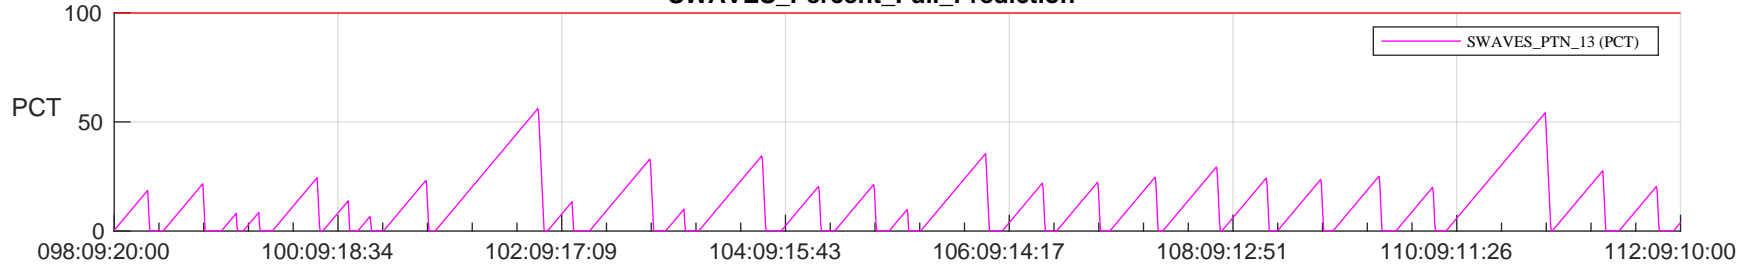

# STEREO AHEAD SSR PCT Full Prediction

## SWAVES\_Percent\_Full\_Prediction