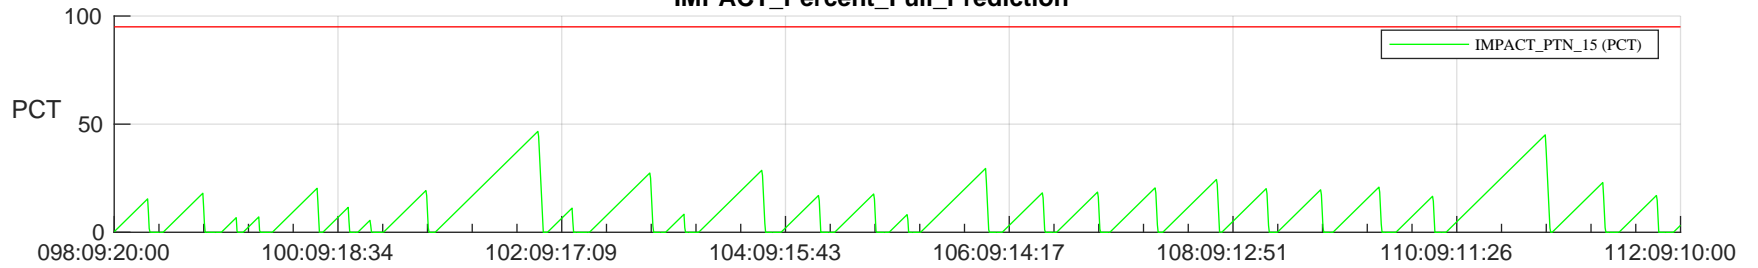

IMPACT_Percent_Full_Prediction