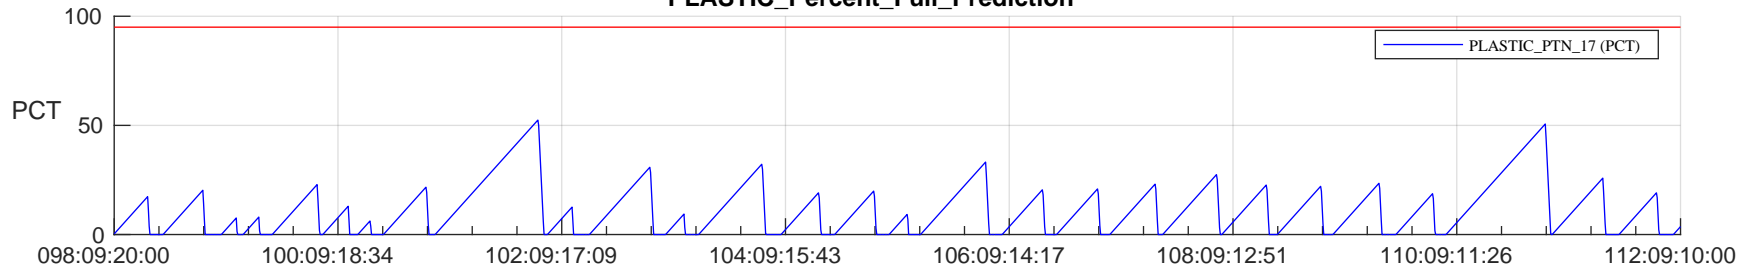

PLASTIC_Percent_Full_Prediction