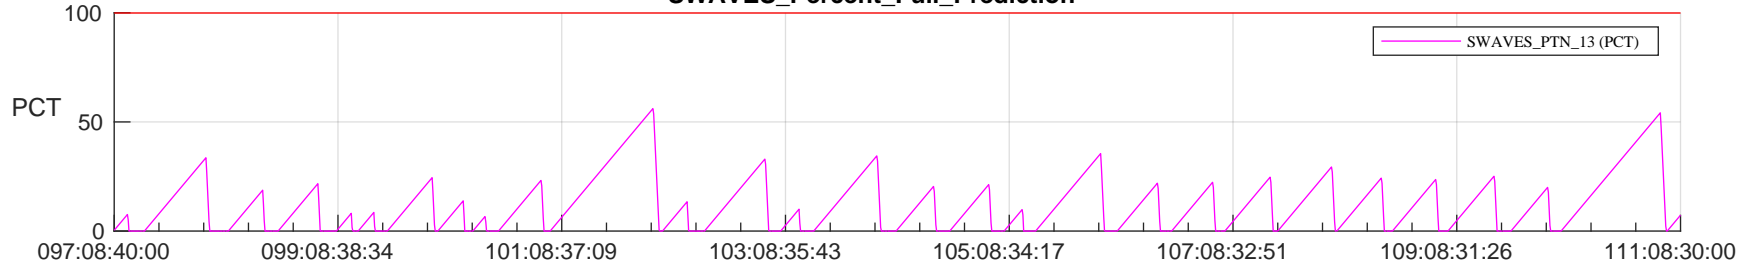

STEREO AHEAD SSR PCT Full Prediction

SWAVES_Percent_Full_Prediction

IMPACT_Percent_Full_Prediction

PLASTIC_Percent_Full_Prediction

Spacecraft_DownLink_Rate