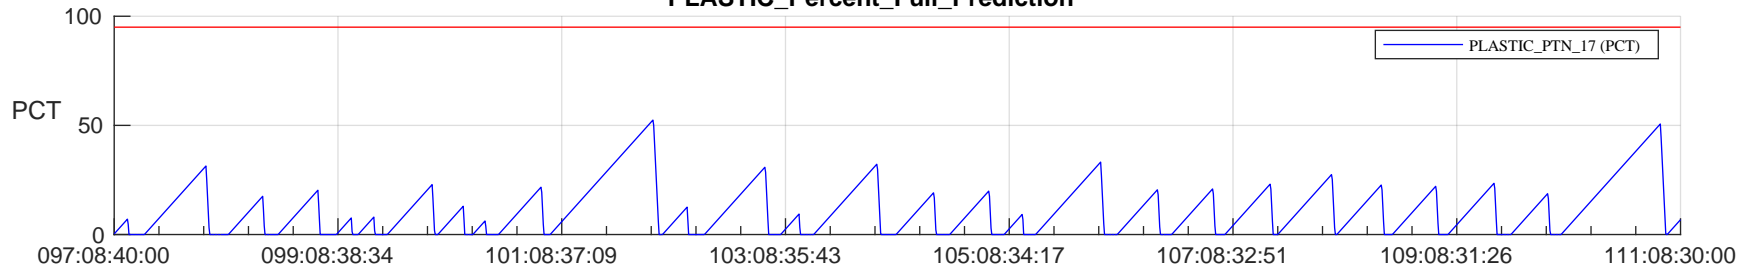

STEREO AHEAD SSR PCT Full Prediction

SWAVES_Percent_Full_Prediction

IMPACT_Percent_Full_Prediction

PLASTIC_Percent_Full_Prediction

Spacecraft_DownLink_Rate