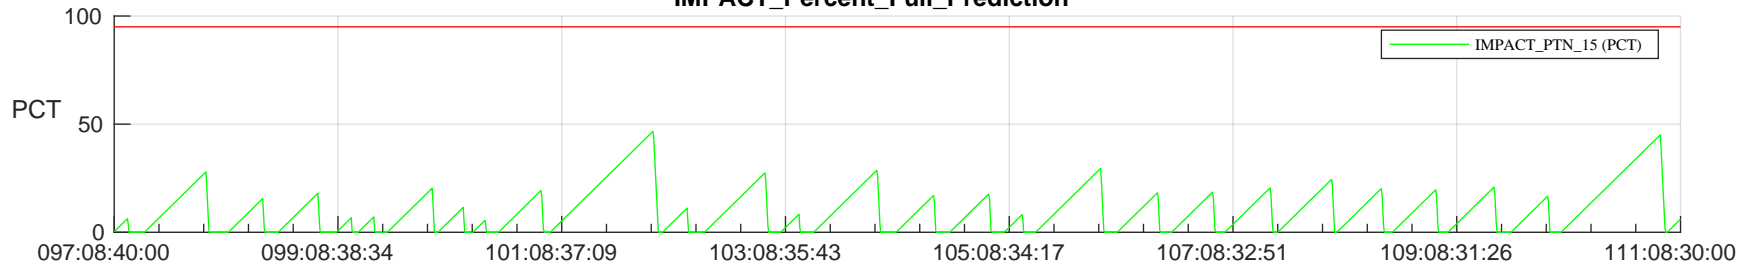

STEREO AHEAD SSR PCT Full Prediction

SWAVES_Percent_Full_Prediction

IMPACT_Percent_Full_Prediction

PLASTIC_Percent_Full_Prediction

Spacecraft_DownLink_Rate