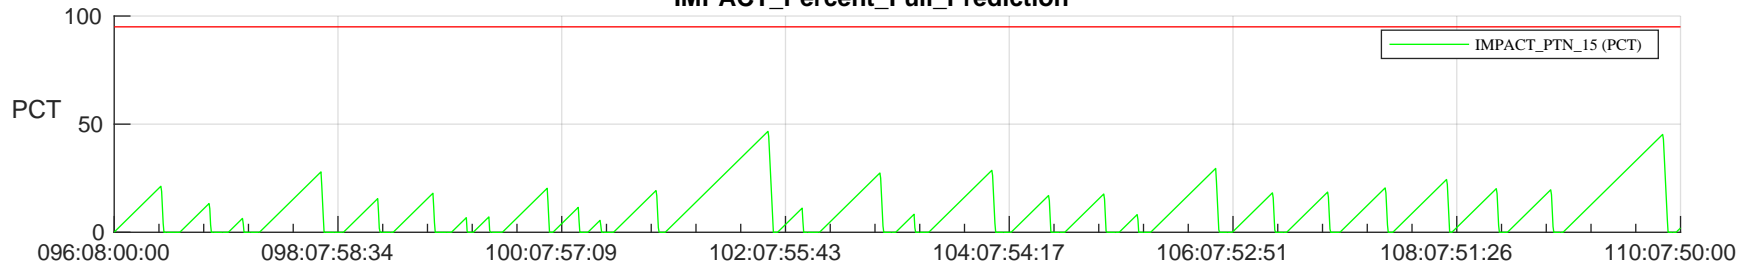

IMPACT_Percent_Full_Prediction