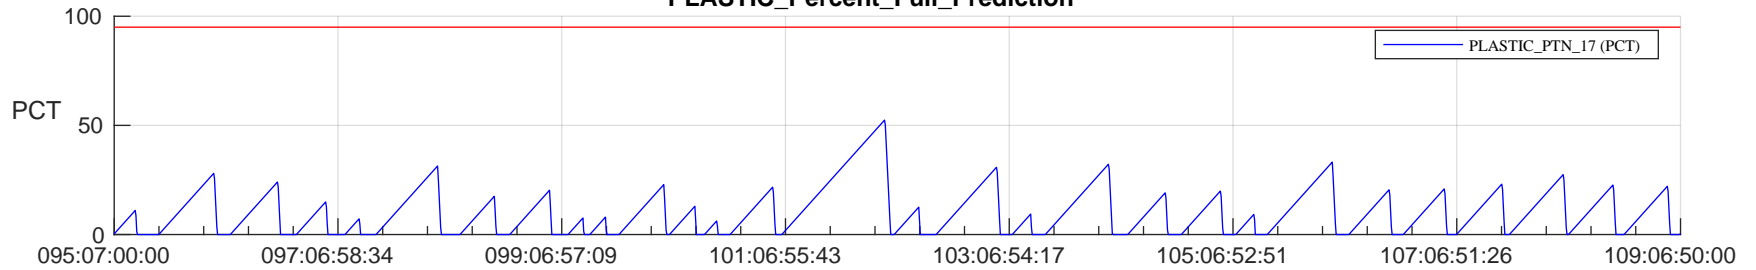

STEREO AHEAD SSR PCT Full Prediction

SWAVES_Percent_Full_Prediction

IMPACT_Percent_Full_Prediction

PLASTIC_Percent_Full_Prediction

Spacecraft_DownLink_Rate