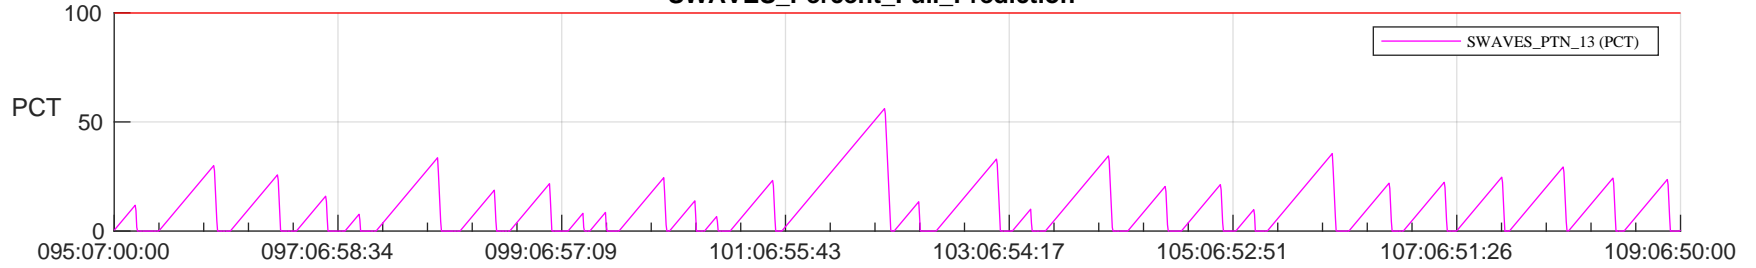

STEREO AHEAD SSR PCT Full Prediction

SWAVES_Percent_Full_Prediction

IMPACT_Percent_Full_Prediction

PLASTIC_Percent_Full_Prediction

Spacecraft_DownLink_Rate