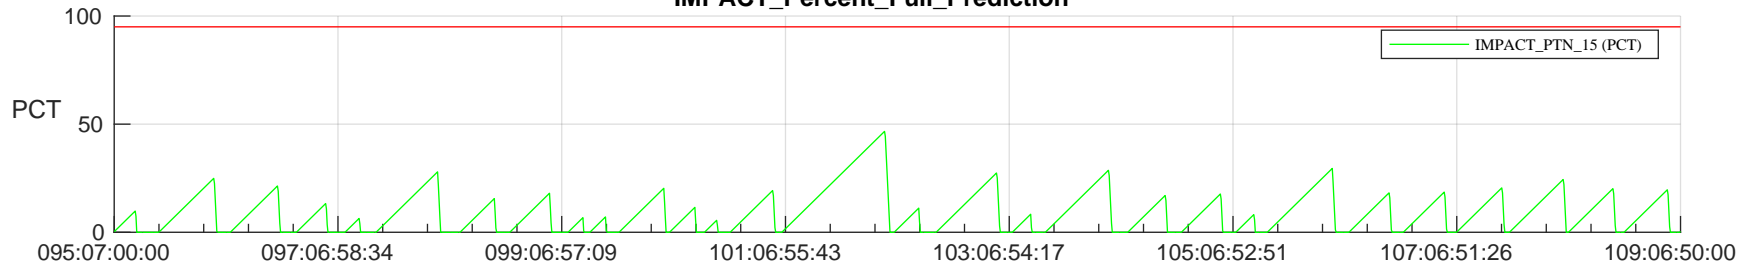

STEREO AHEAD SSR PCT Full Prediction

SWAVES_Percent_Full_Prediction

IMPACT_Percent_Full_Prediction

PLASTIC_Percent_Full_Prediction

Spacecraft_DownLink_Rate