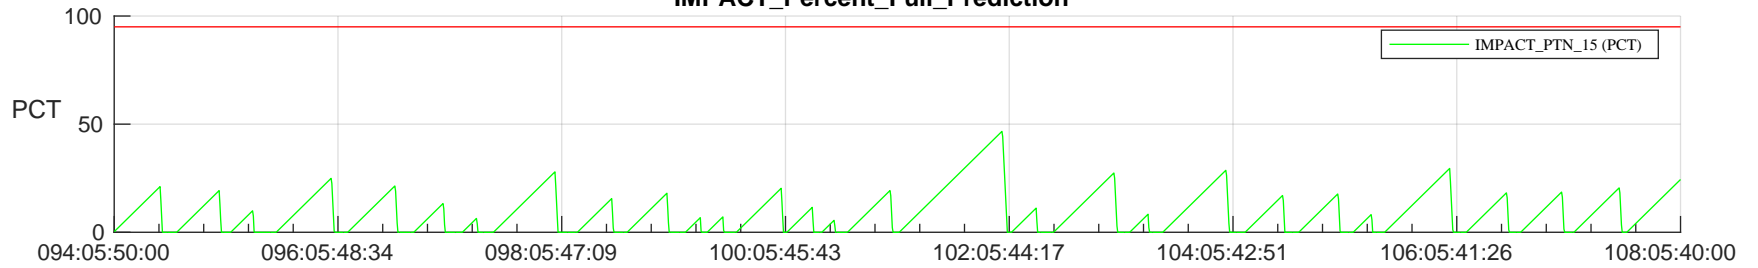

STEREO AHEAD SSR PCT Full Prediction

SWAVES_Percent_Full_Prediction

IMPACT_Percent_Full_Prediction

PLASTIC_Percent_Full_Prediction

Spacecraft_DownLink_Rate

Ground Time (2024:094:05:50:00.000 -2024:108:05:40:00.000)