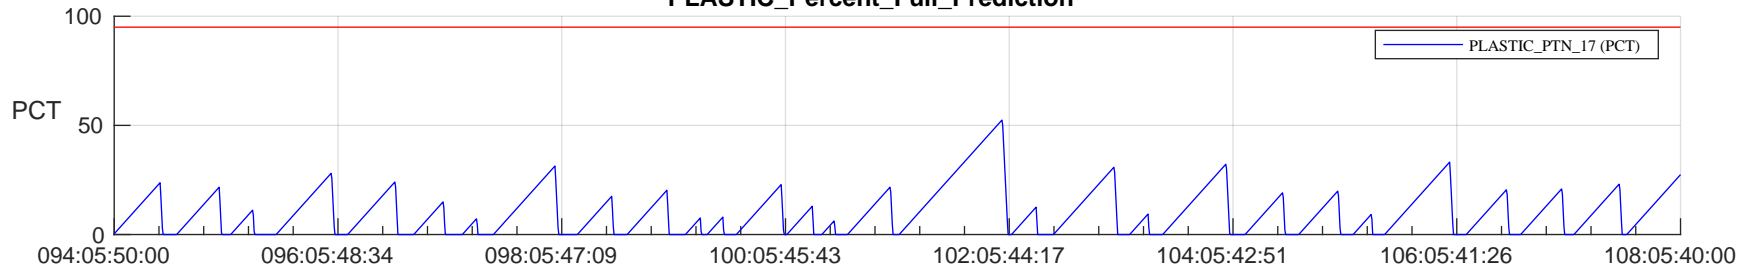

STEREO AHEAD SSR PCT Full Prediction

SWAVES_Percent_Full_Prediction

IMPACT_Percent_Full_Prediction

PLASTIC_Percent_Full_Prediction

Spacecraft_DownLink_Rate

Ground Time (2024:094:05:50:00.000 -2024:108:05:40:00.000)