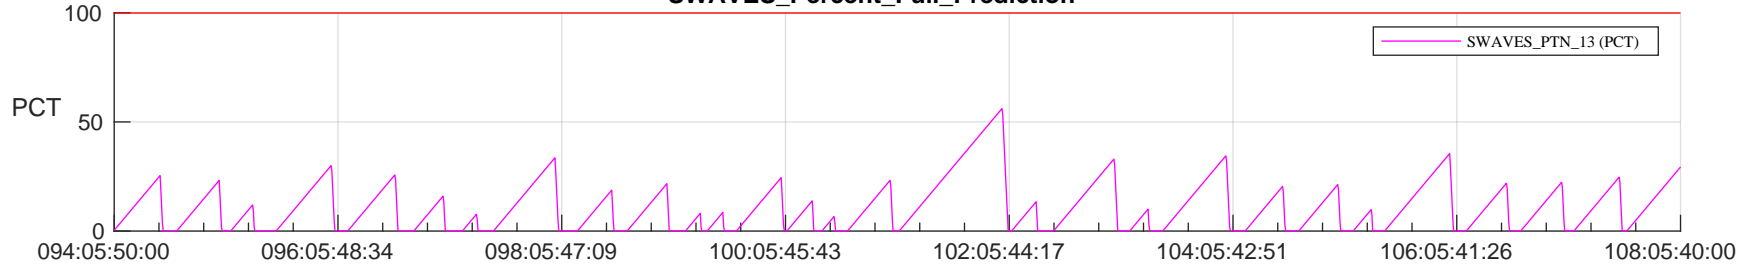

STEREO AHEAD SSR PCT Full Prediction

SWAVES_Percent_Full_Prediction

IMPACT_Percent_Full_Prediction

PLASTIC_Percent_Full_Prediction

Spacecraft_DownLink_Rate

Ground Time (2024:094:05:50:00.000 -2024:108:05:40:00.000)