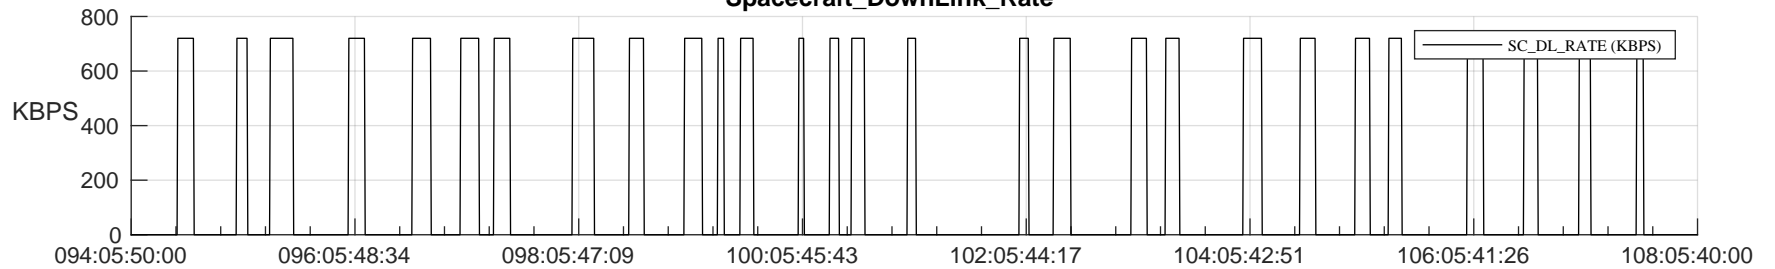

STEREO AHEAD SSR PCT Full Prediction

SWAVES_Percent_Full_Prediction

IMPACT_Percent_Full_Prediction

PLASTIC_Percent_Full_Prediction

Spacecraft_DownLink_Rate

Ground Time (2024:094:05:50:00.000 -2024:108:05:40:00.000)