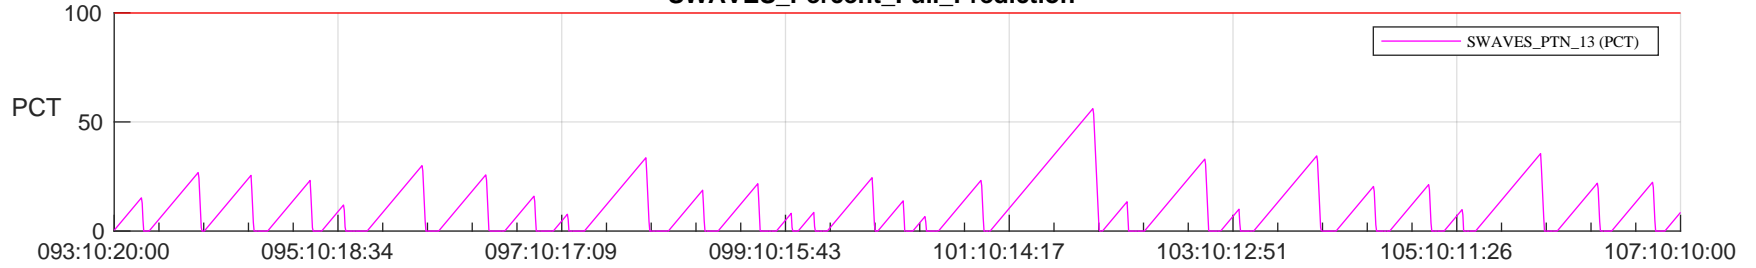

STEREO AHEAD SSR PCT Full Prediction

SWAVES_Percent_Full_Prediction

IMPACT_Percent_Full_Prediction

PLASTIC_Percent_Full_Prediction

Spacecraft_DownLink_Rate