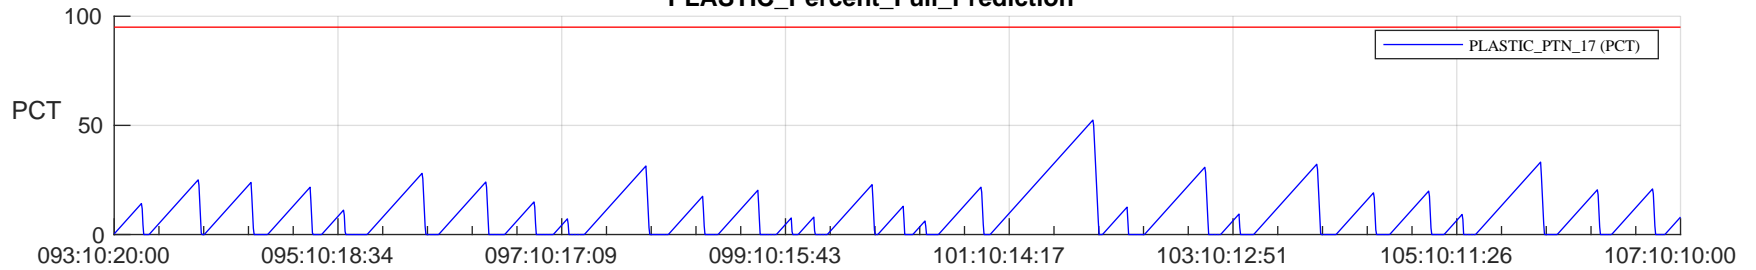

STEREO AHEAD SSR PCT Full Prediction

SWAVES_Percent_Full_Prediction

IMPACT_Percent_Full_Prediction

PLASTIC_Percent_Full_Prediction

Spacecraft_DownLink_Rate