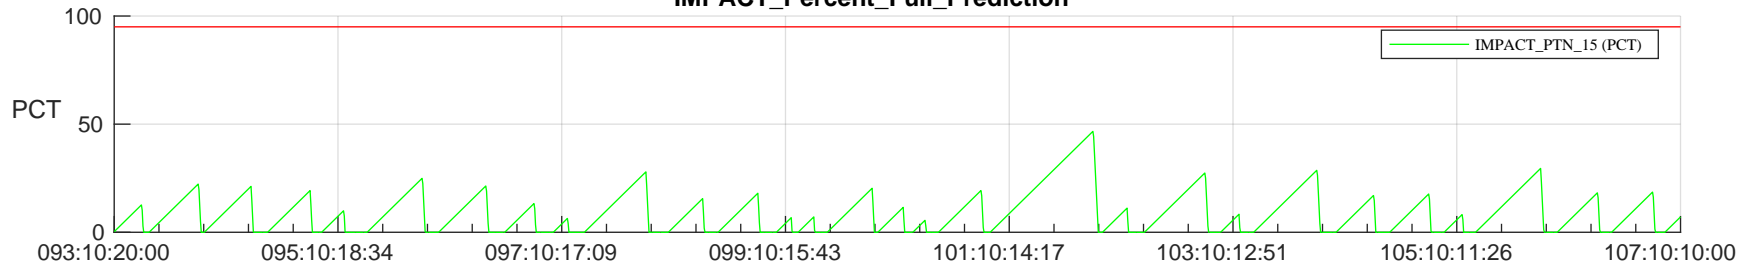

STEREO AHEAD SSR PCT Full Prediction

SWAVES_Percent_Full_Prediction

IMPACT_Percent_Full_Prediction

PLASTIC_Percent_Full_Prediction

Spacecraft_DownLink_Rate