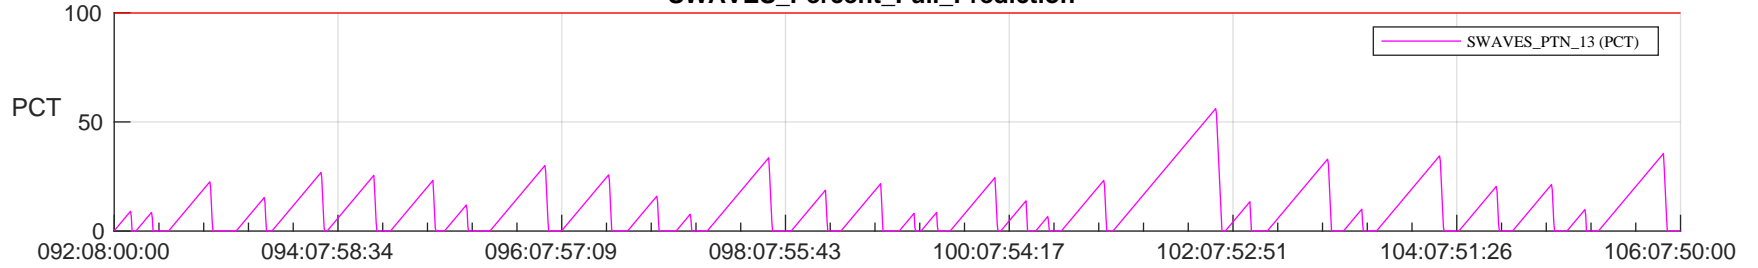

STEREO AHEAD SSR PCT Full Prediction

SWAVES_Percent_Full_Prediction

IMPACT_Percent_Full_Prediction

PLASTIC_Percent_Full_Prediction

Spacecraft_DownLink_Rate