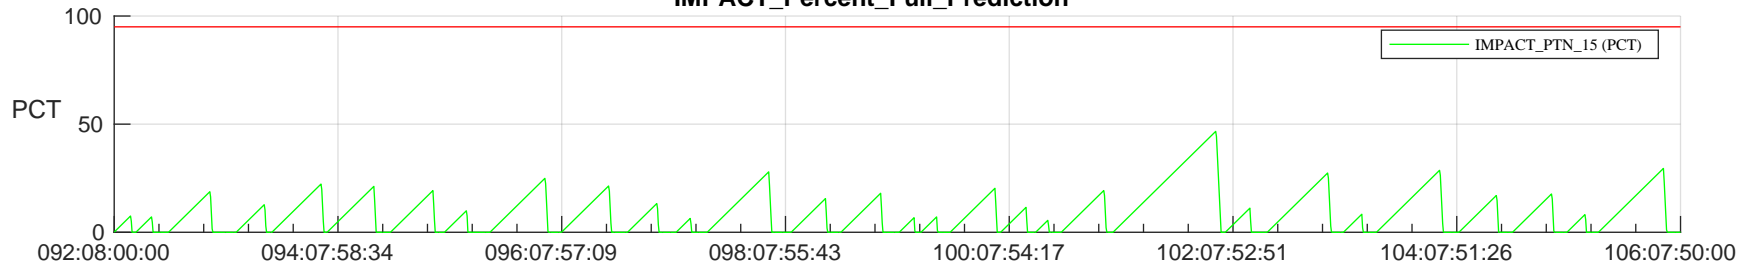

STEREO AHEAD SSR PCT Full Prediction

SWAVES_Percent_Full_Prediction

IMPACT_Percent_Full_Prediction

PLASTIC_Percent_Full_Prediction

Spacecraft_DownLink_Rate