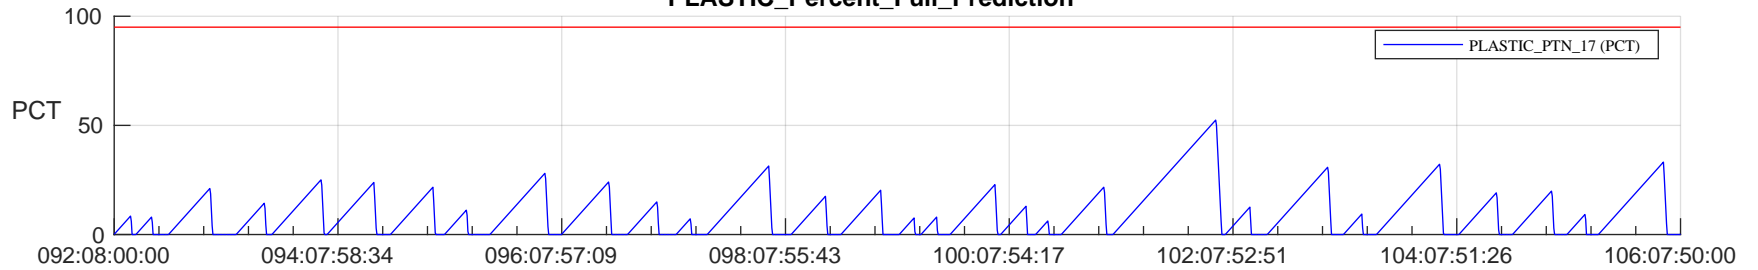

STEREO AHEAD SSR PCT Full Prediction

SWAVES_Percent_Full_Prediction

IMPACT_Percent_Full_Prediction

PLASTIC_Percent_Full_Prediction

Spacecraft_DownLink_Rate