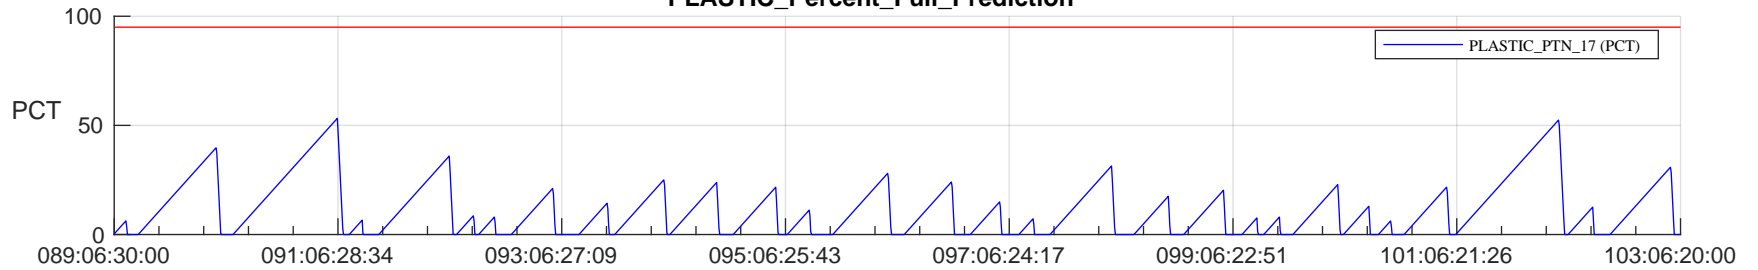

STEREO AHEAD SSR PCT Full Prediction

SWAVES_Percent_Full_Prediction

IMPACT_Percent_Full_Prediction

PLASTIC_Percent_Full_Prediction

Spacecraft_DownLink_Rate

Ground Time (2024:089:06:30:00.000 -2024:103:06:20:00.000)