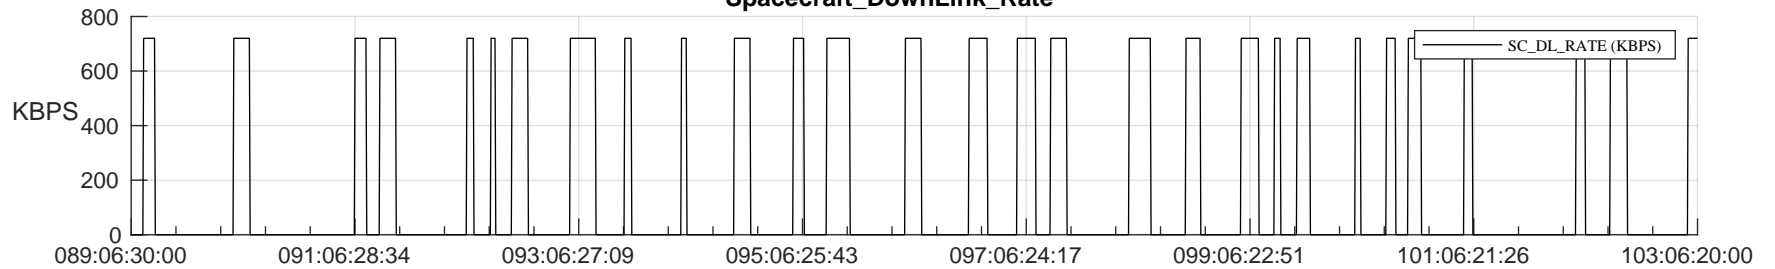

STEREO AHEAD SSR PCT Full Prediction

SWAVES_Percent_Full_Prediction

IMPACT_Percent_Full_Prediction

PLASTIC_Percent_Full_Prediction

Spacecraft_DownLink_Rate

Ground Time (2024:089:06:30:00.000 -2024:103:06:20:00.000)