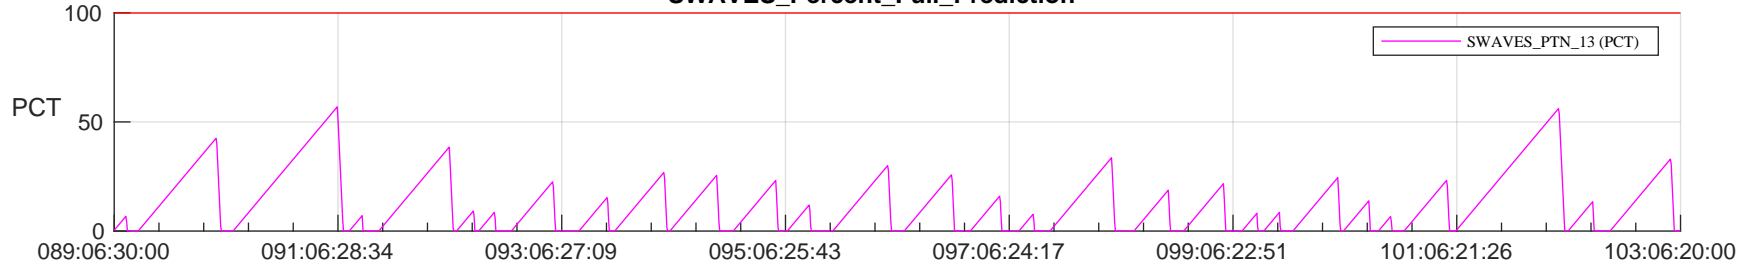

STEREO AHEAD SSR PCT Full Prediction

SWAVES_Percent_Full_Prediction

IMPACT_Percent_Full_Prediction

PLASTIC_Percent_Full_Prediction

Spacecraft_DownLink_Rate

Ground Time (2024:089:06:30:00.000 -2024:103:06:20:00.000)