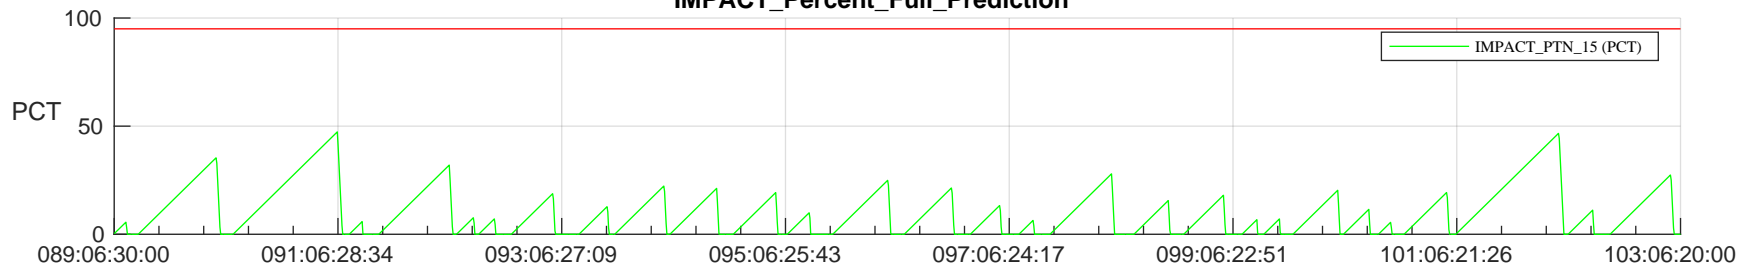

STEREO AHEAD SSR PCT Full Prediction

SWAVES_Percent_Full_Prediction

IMPACT_Percent_Full_Prediction

PLASTIC_Percent_Full_Prediction

Spacecraft_DownLink_Rate

Ground Time (2024:089:06:30:00.000 -2024:103:06:20:00.000)