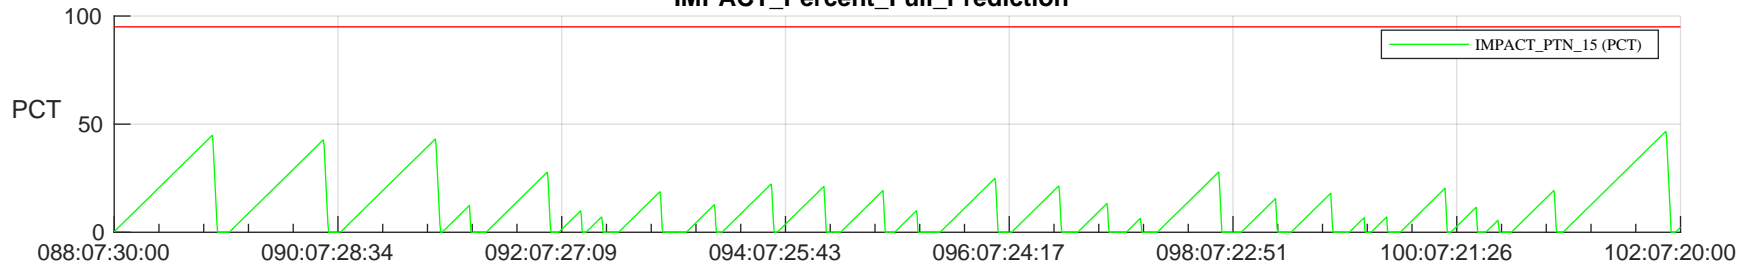

STEREO AHEAD SSR PCT Full Prediction

SWAVES_Percent_Full_Prediction

IMPACT_Percent_Full_Prediction

PLASTIC_Percent_Full_Prediction

Spacecraft_DownLink_Rate

Ground Time (2024:088:07:30:00.000 -2024:102:07:20:00.000)