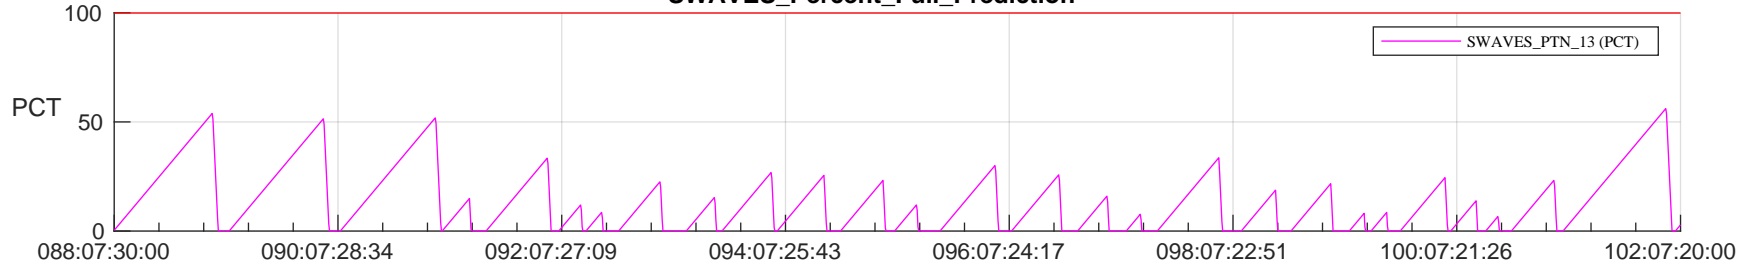

STEREO AHEAD SSR PCT Full Prediction

SWAVES_Percent_Full_Prediction

IMPACT_Percent_Full_Prediction

PLASTIC_Percent_Full_Prediction

Spacecraft_DownLink_Rate

Ground Time (2024:088:07:30:00.000 -2024:102:07:20:00.000)