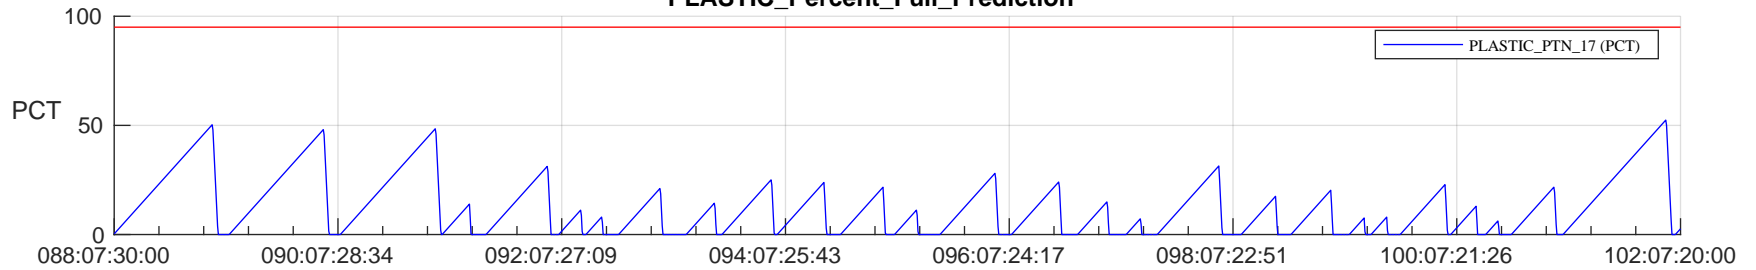

STEREO AHEAD SSR PCT Full Prediction

SWAVES_Percent_Full_Prediction

IMPACT_Percent_Full_Prediction

PLASTIC_Percent_Full_Prediction

Spacecraft_DownLink_Rate

Ground Time (2024:088:07:30:00.000 -2024:102:07:20:00.000)