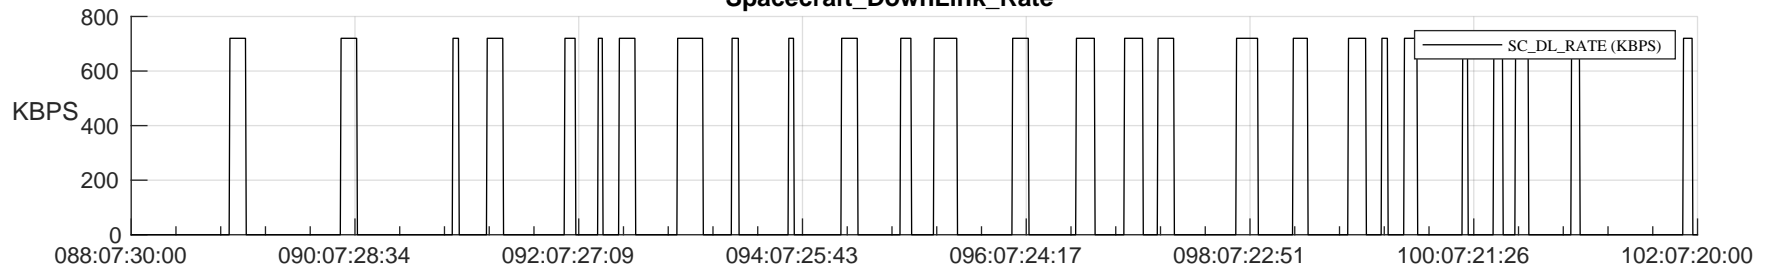

STEREO AHEAD SSR PCT Full Prediction

SWAVES_Percent_Full_Prediction

IMPACT_Percent_Full_Prediction

PLASTIC_Percent_Full_Prediction

Spacecraft_DownLink_Rate

Ground Time (2024:088:07:30:00.000 -2024:102:07:20:00.000)