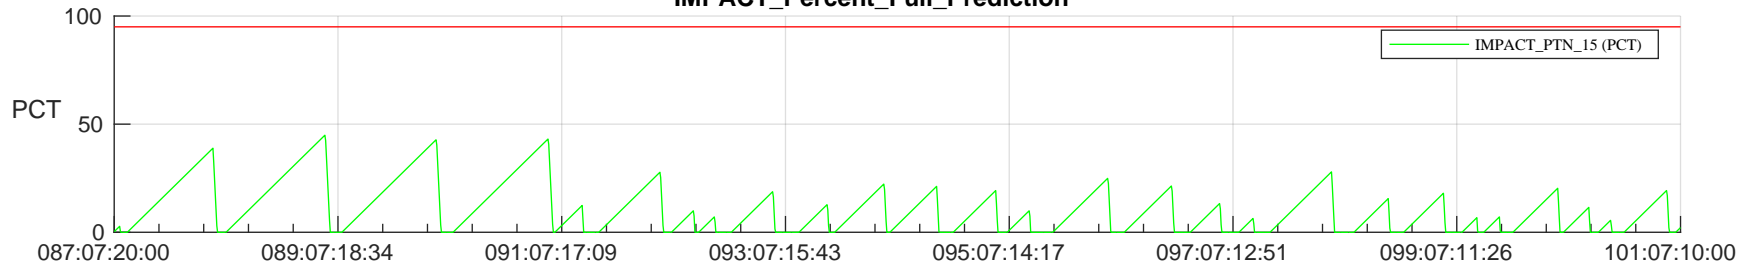

STEREO AHEAD SSR PCT Full Prediction

SWAVES_Percent_Full_Prediction

IMPACT_Percent_Full_Prediction

PLASTIC_Percent_Full_Prediction

Spacecraft_DownLink_Rate

/disks/d81/project/stereo/mops/assessment/ahead/automation/output/engdump/yesterdaily/ahead_ssr_predict_2024_087.csv