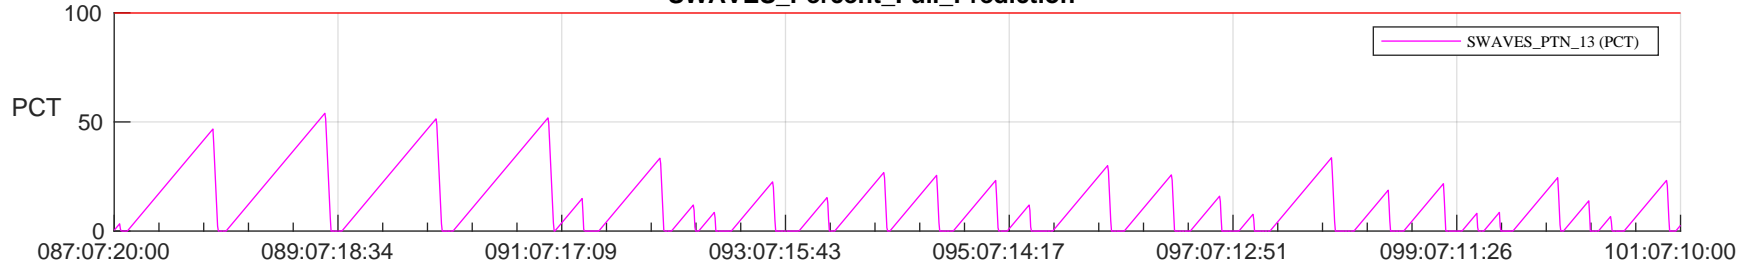

STEREO AHEAD SSR PCT Full Prediction

SWAVES_Percent_Full_Prediction

IMPACT_Percent_Full_Prediction

PLASTIC_Percent_Full_Prediction

Spacecraft_DownLink_Rate

/disks/d81/project/stereo/mops/assessment/ahead/automation/output/engdump/yesterdaily/ahead_ssr_predict_2024_087.csv