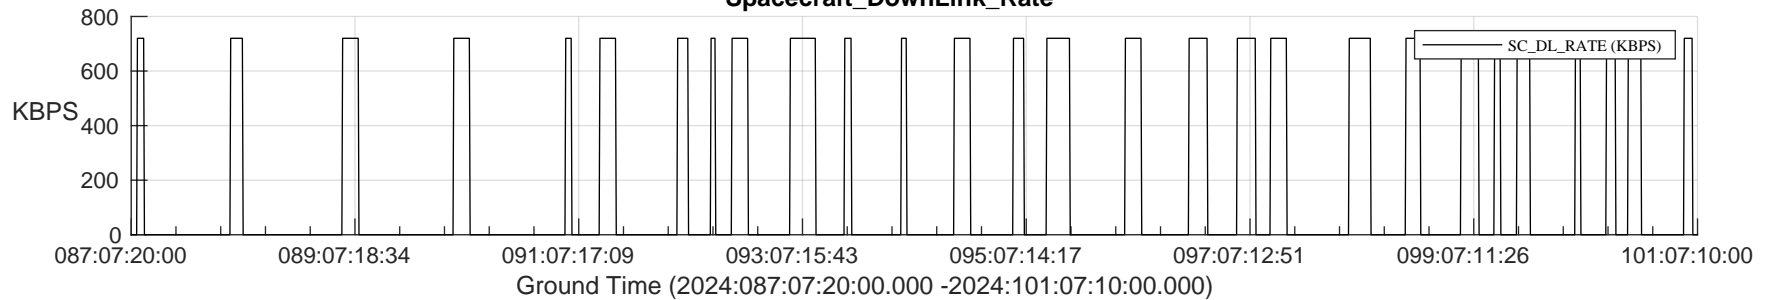

STEREO AHEAD SSR PCT Full Prediction

SWAVES_Percent_Full_Prediction

IMPACT_Percent_Full_Prediction

PLASTIC_Percent_Full_Prediction

Spacecraft_DownLink_Rate

/disks/d81/project/stereo/mops/assessment/ahead/automation/output/engdump/yesterdaily/ahead_ssr_predict_2024_087.csv