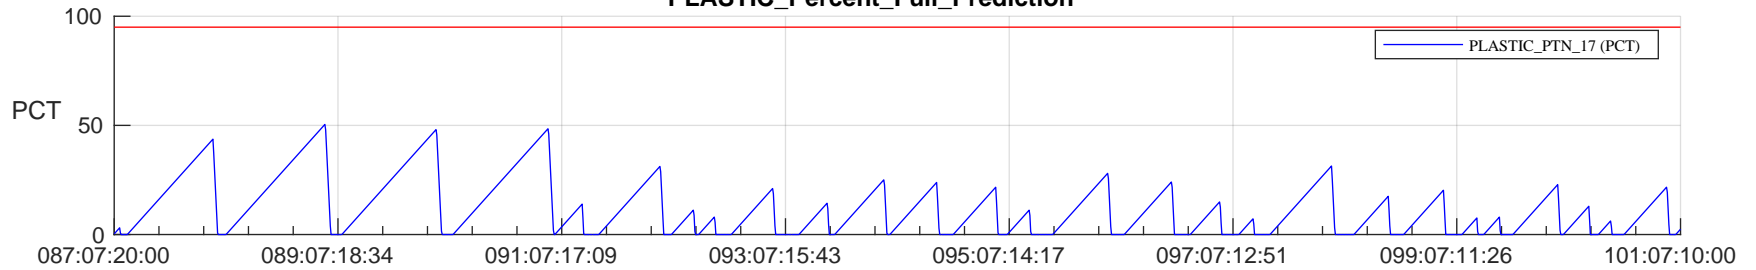

STEREO AHEAD SSR PCT Full Prediction

SWAVES_Percent_Full_Prediction

IMPACT_Percent_Full_Prediction

PLASTIC_Percent_Full_Prediction

Spacecraft_DownLink_Rate

/disks/d81/project/stereo/mops/assessment/ahead/automation/output/engdump/yesterdaily/ahead_ssr_predict_2024_087.csv