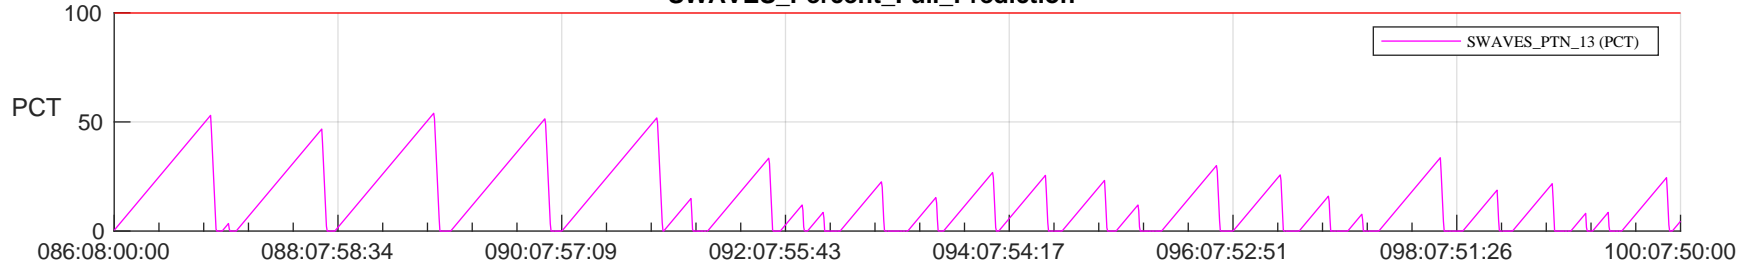

STEREO AHEAD SSR PCT Full Prediction

SWAVES_Percent_Full_Prediction

IMPACT_Percent_Full_Prediction

PLASTIC_Percent_Full_Prediction

Spacecraft_DownLink_Rate