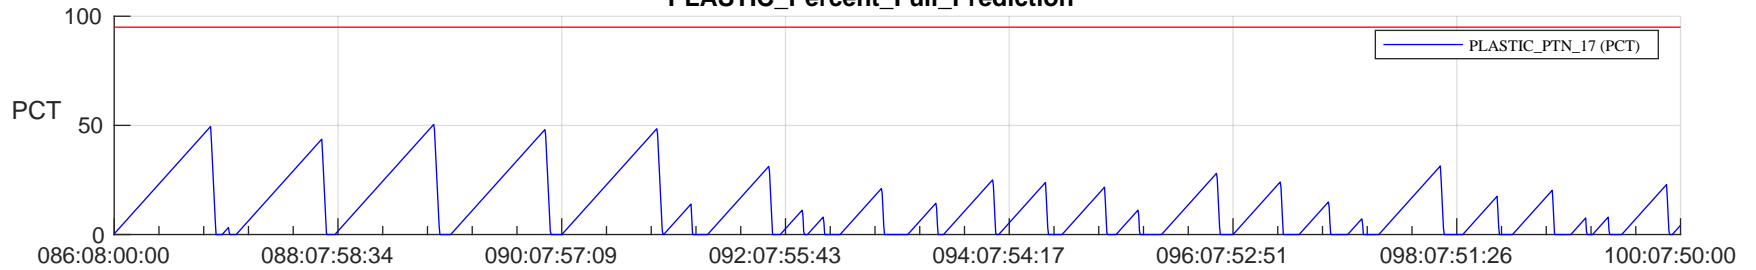

STEREO AHEAD SSR PCT Full Prediction

SWAVES_Percent_Full_Prediction

IMPACT_Percent_Full_Prediction

PLASTIC_Percent_Full_Prediction

Spacecraft_DownLink_Rate