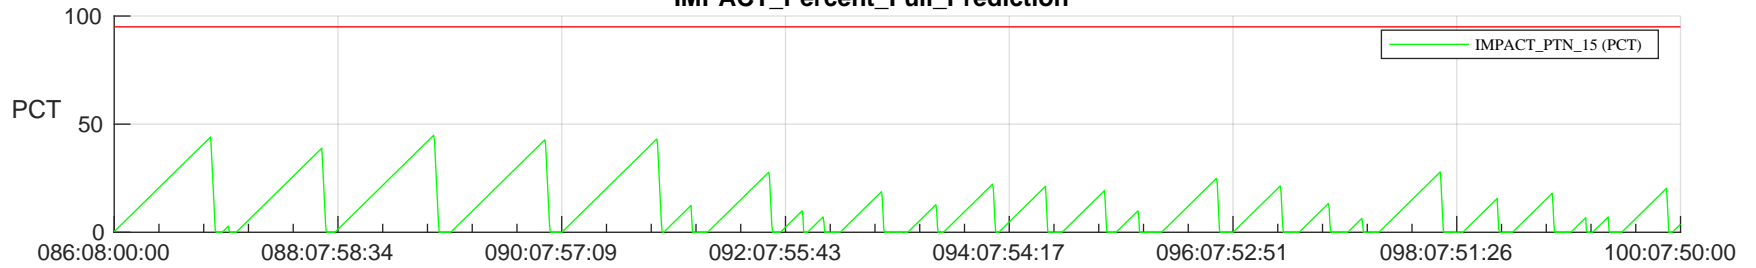

STEREO AHEAD SSR PCT Full Prediction

SWAVES_Percent_Full_Prediction

IMPACT_Percent_Full_Prediction

PLASTIC_Percent_Full_Prediction

Spacecraft_DownLink_Rate