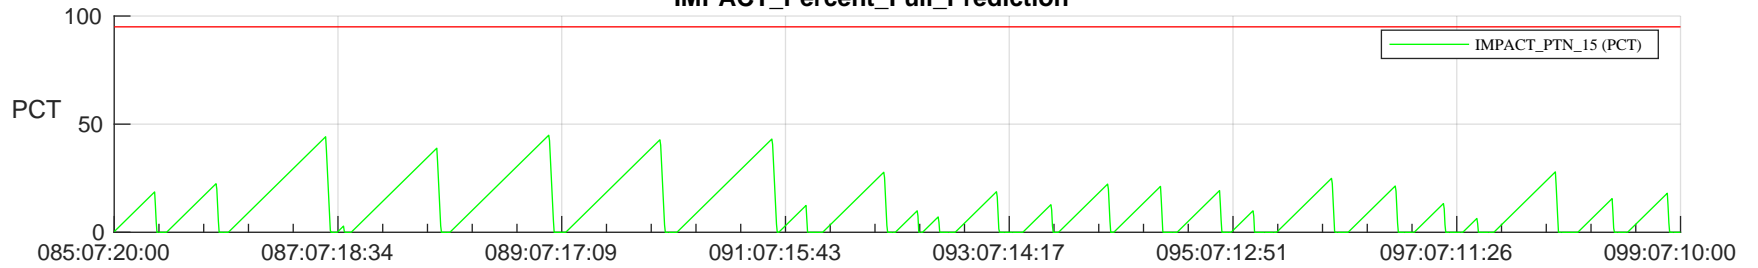

IMPACT_Percent_Full_Prediction