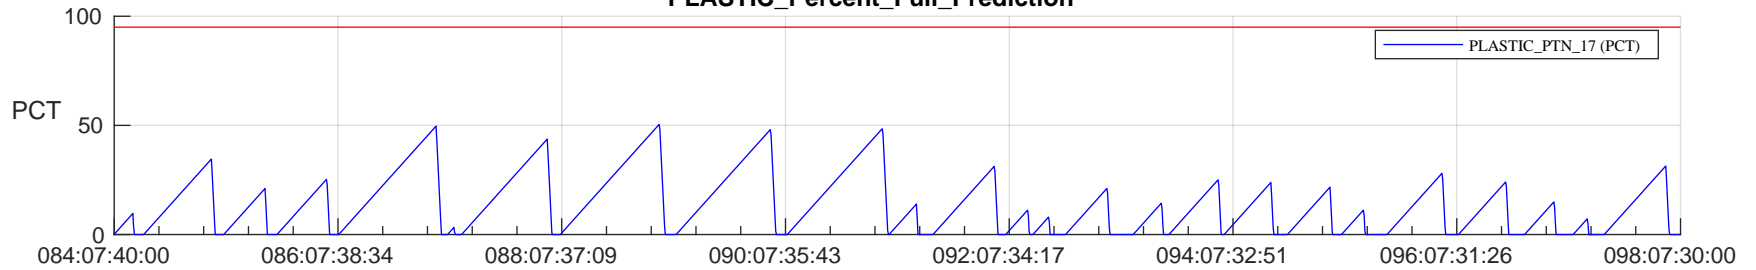

STEREO AHEAD SSR PCT Full Prediction

SWAVES_Percent_Full_Prediction

IMPACT_Percent_Full_Prediction

PLASTIC_Percent_Full_Prediction

Spacecraft_DownLink_Rate