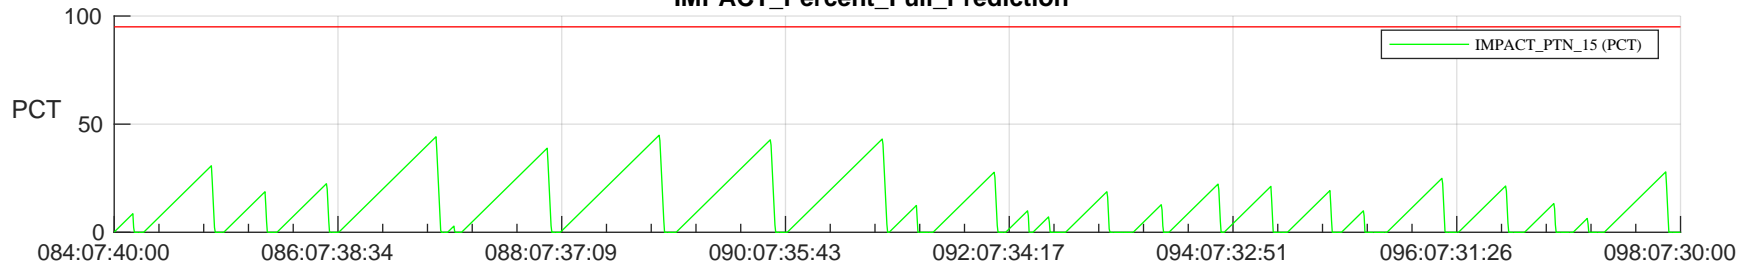

STEREO AHEAD SSR PCT Full Prediction

SWAVES_Percent_Full_Prediction

IMPACT_Percent_Full_Prediction

PLASTIC_Percent_Full_Prediction

Spacecraft_DownLink_Rate