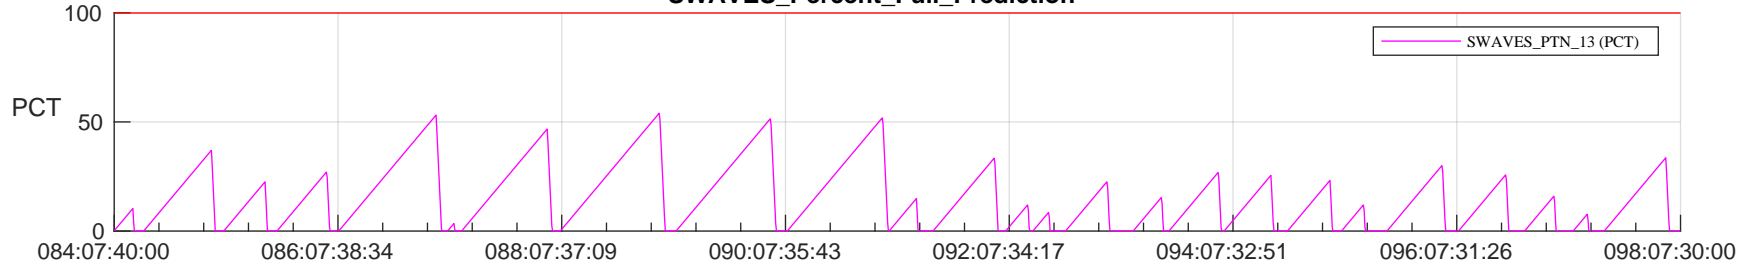

STEREO AHEAD SSR PCT Full Prediction

SWAVES_Percent_Full_Prediction

IMPACT_Percent_Full_Prediction

PLASTIC_Percent_Full_Prediction

Spacecraft_DownLink_Rate