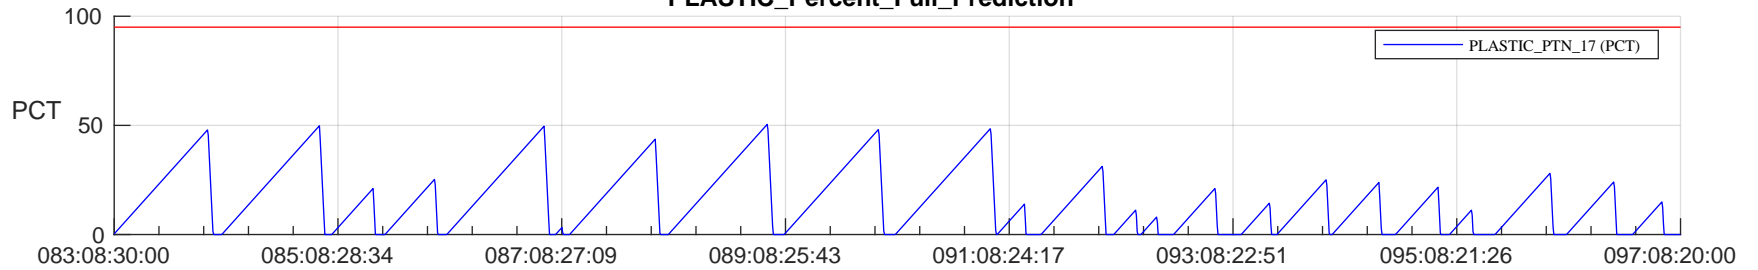

STEREO AHEAD SSR PCT Full Prediction

SWAVES_Percent_Full_Prediction

IMPACT_Percent_Full_Prediction

PLASTIC_Percent_Full_Prediction

Spacecraft_DownLink_Rate