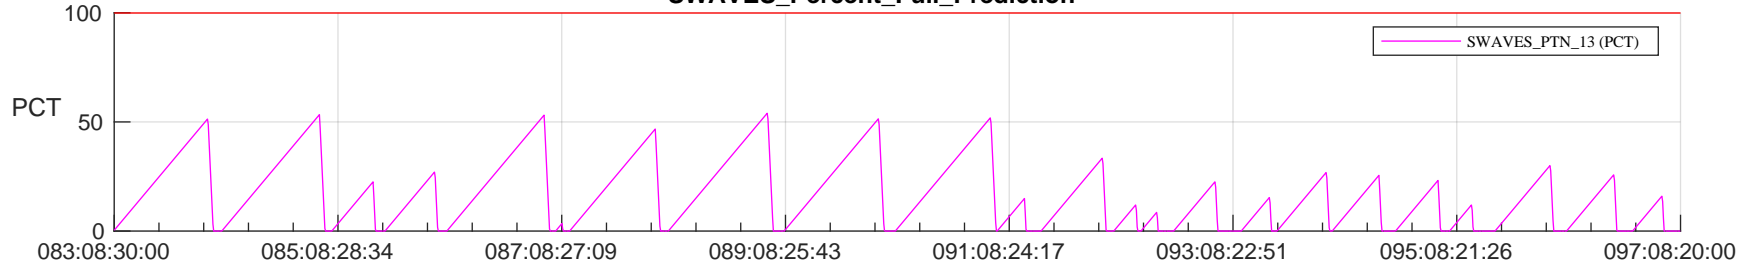

STEREO AHEAD SSR PCT Full Prediction

SWAVES_Percent_Full_Prediction

IMPACT_Percent_Full_Prediction

PLASTIC_Percent_Full_Prediction

Spacecraft_DownLink_Rate