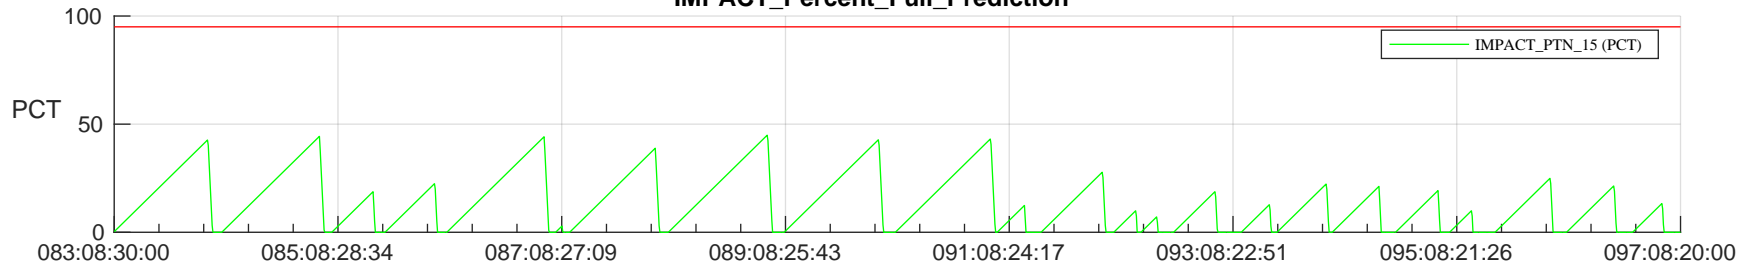

STEREO AHEAD SSR PCT Full Prediction

SWAVES_Percent_Full_Prediction

IMPACT_Percent_Full_Prediction

PLASTIC_Percent_Full_Prediction

Spacecraft_DownLink_Rate