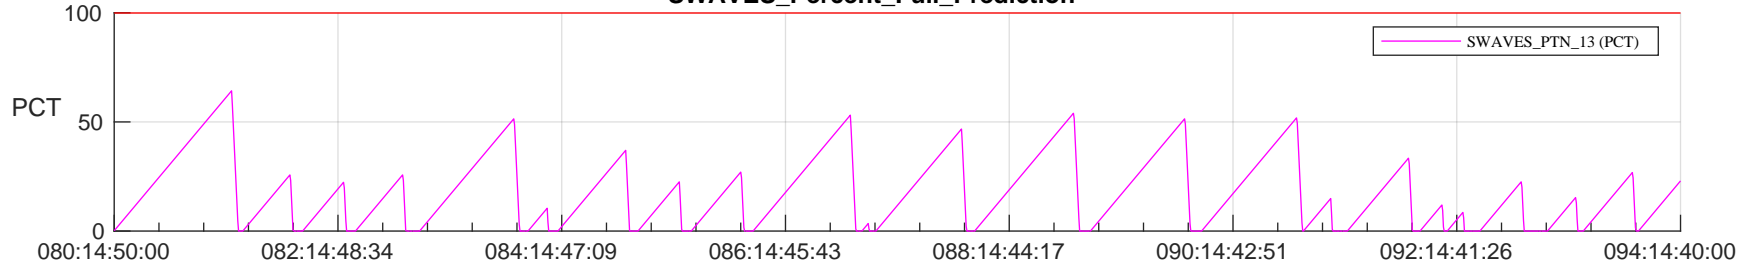

STEREO AHEAD SSR PCT Full Prediction

SWAVES_Percent_Full_Prediction

IMPACT_Percent_Full_Prediction

PLASTIC_Percent_Full_Prediction

Spacecraft_DownLink_Rate