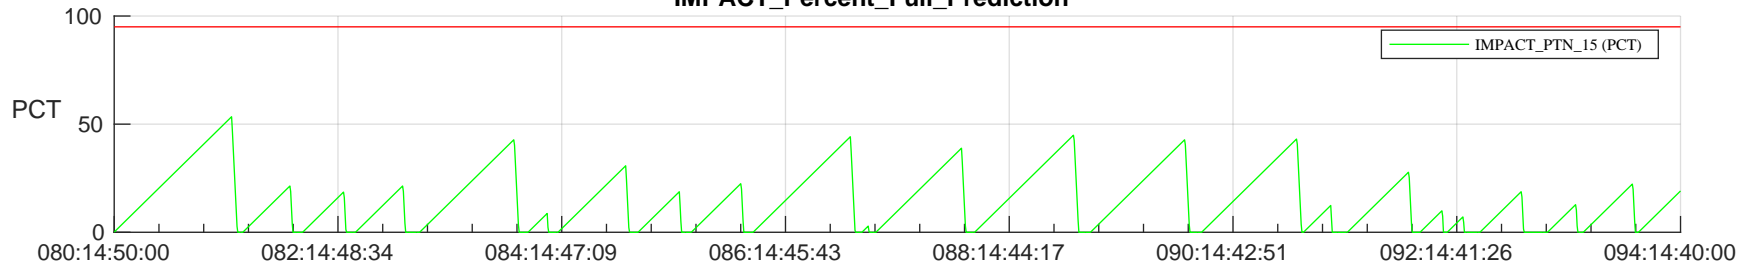

STEREO AHEAD SSR PCT Full Prediction

SWAVES_Percent_Full_Prediction

IMPACT_Percent_Full_Prediction

PLASTIC_Percent_Full_Prediction

Spacecraft_DownLink_Rate