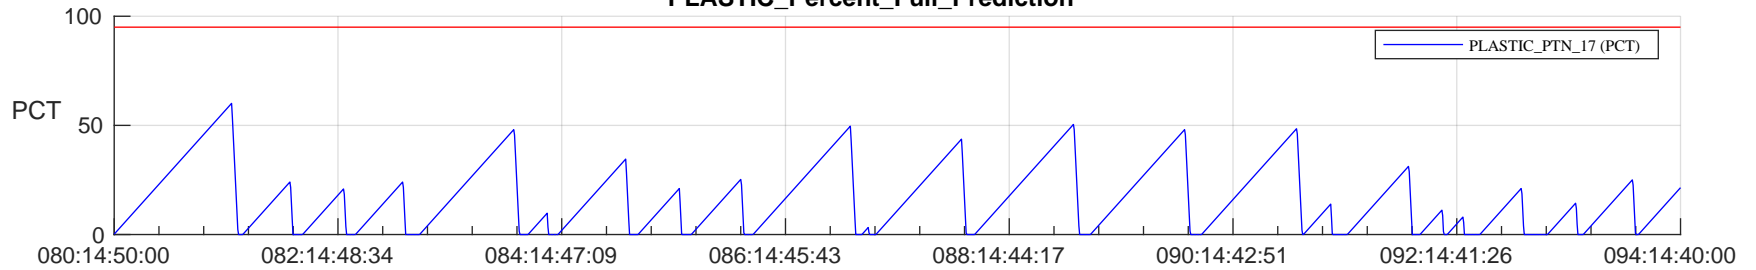

STEREO AHEAD SSR PCT Full Prediction

SWAVES_Percent_Full_Prediction

IMPACT_Percent_Full_Prediction

PLASTIC_Percent_Full_Prediction

Spacecraft_DownLink_Rate