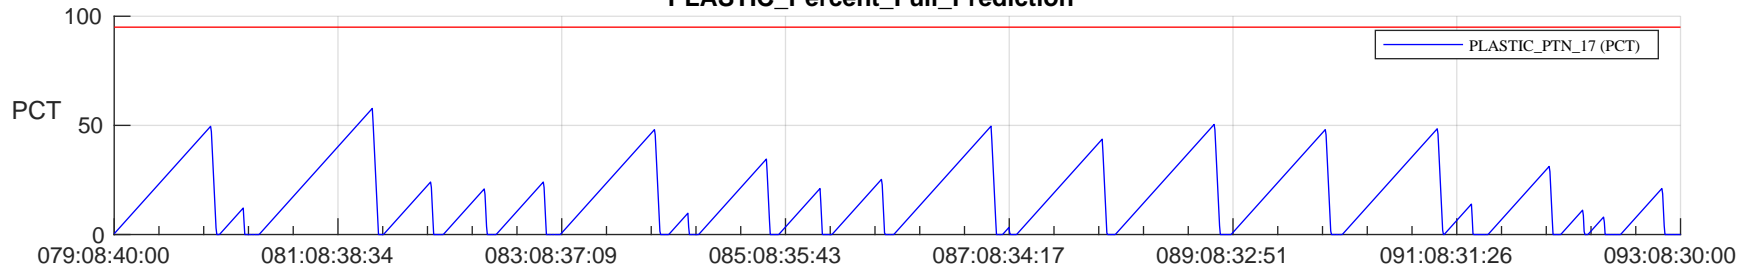

STEREO AHEAD SSR PCT Full Prediction

SWAVES_Percent_Full_Prediction

IMPACT_Percent_Full_Prediction

PLASTIC_Percent_Full_Prediction

Spacecraft_DownLink_Rate

Ground Time (2024:079:08:40:00.000 -2024:093:08:30:00.000)