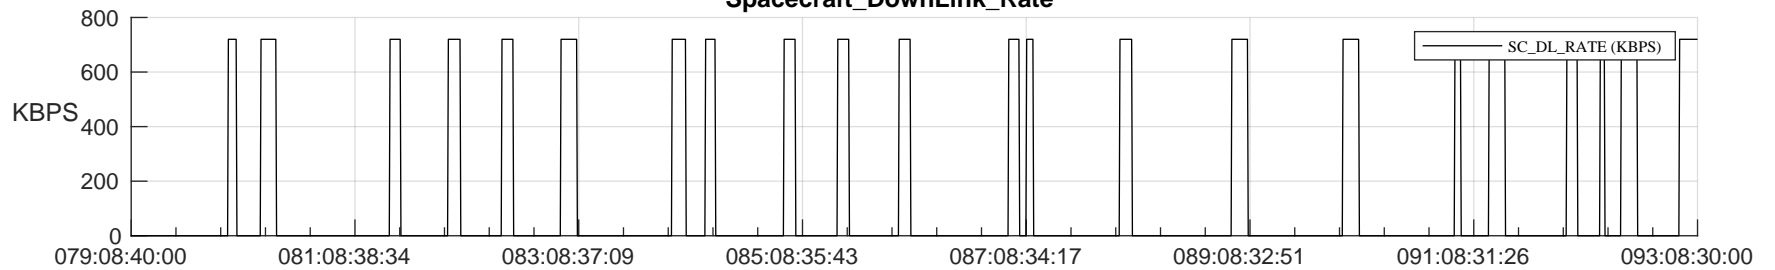

STEREO AHEAD SSR PCT Full Prediction

SWAVES_Percent_Full_Prediction

IMPACT_Percent_Full_Prediction

PLASTIC_Percent_Full_Prediction

Spacecraft_DownLink_Rate

Ground Time (2024:079:08:40:00.000 -2024:093:08:30:00.000)