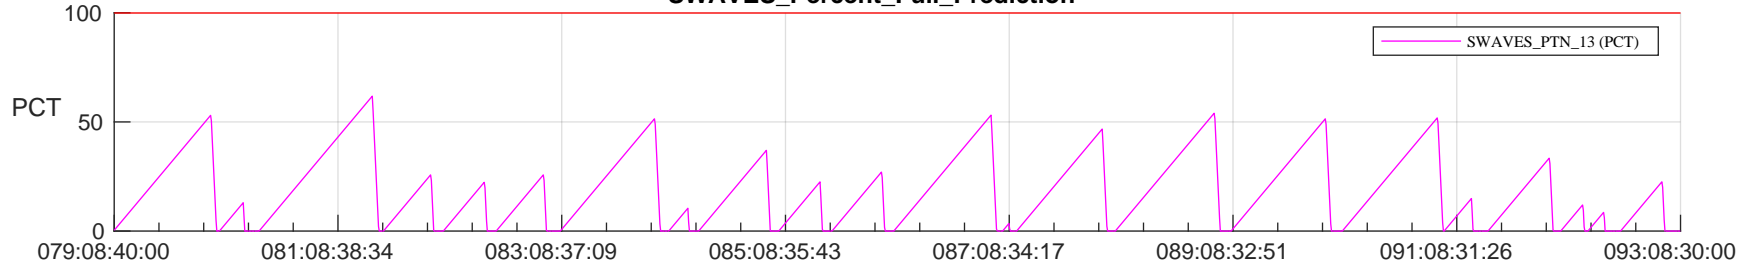

STEREO AHEAD SSR PCT Full Prediction

SWAVES_Percent_Full_Prediction

IMPACT_Percent_Full_Prediction

PLASTIC_Percent_Full_Prediction

Spacecraft_DownLink_Rate

Ground Time (2024:079:08:40:00.000 -2024:093:08:30:00.000)