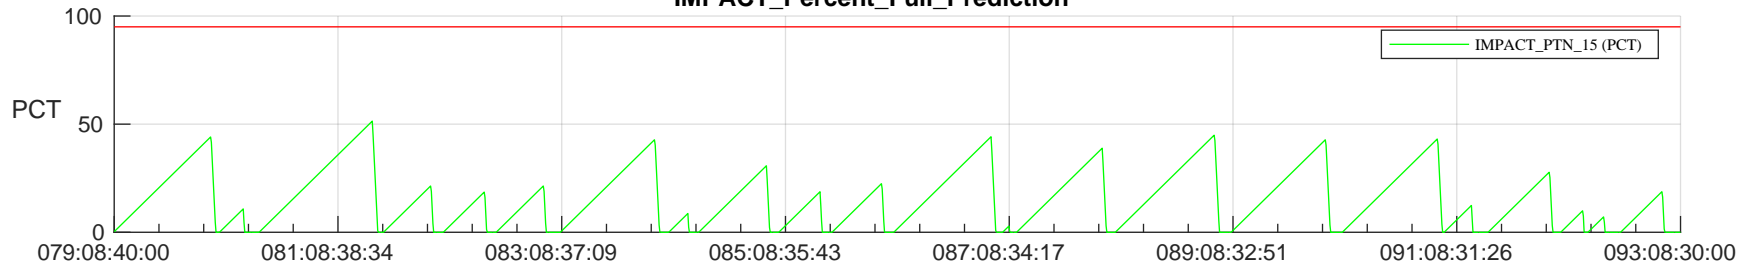

STEREO AHEAD SSR PCT Full Prediction

SWAVES_Percent_Full_Prediction

IMPACT_Percent_Full_Prediction

PLASTIC_Percent_Full_Prediction

Spacecraft_DownLink_Rate

Ground Time (2024:079:08:40:00.000 -2024:093:08:30:00.000)