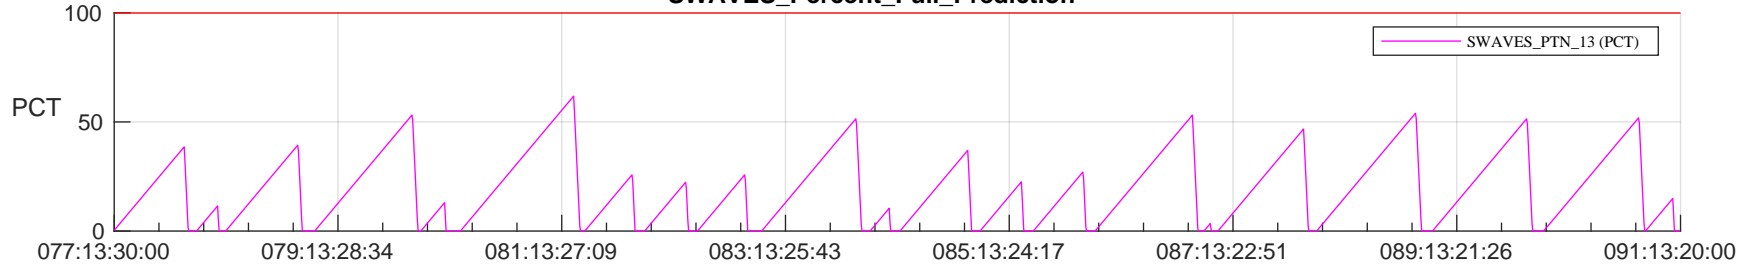

STEREO AHEAD SSR PCT Full Prediction

SWAVES_Percent_Full_Prediction

IMPACT_Percent_Full_Prediction

PLASTIC_Percent_Full_Prediction

Spacecraft_DownLink_Rate

Ground Time (2024:077:13:30:00.000 -2024:091:13:20:00.000)