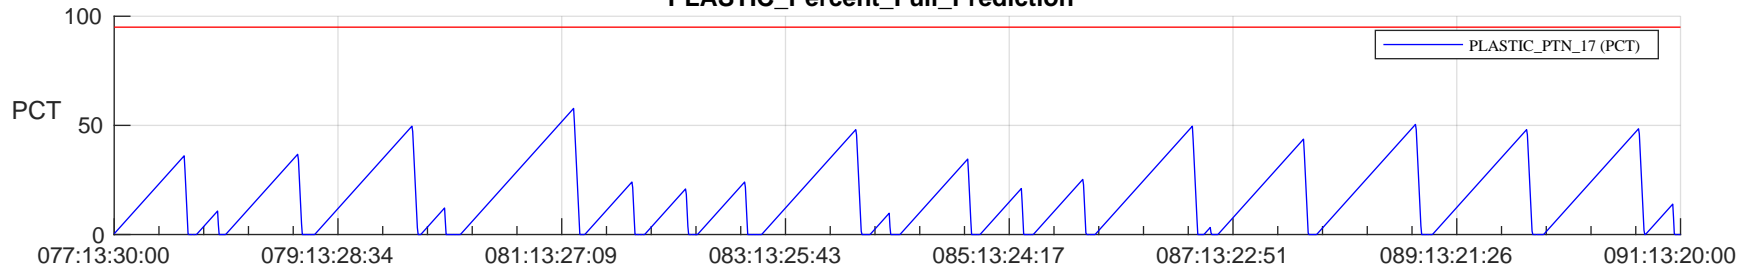

STEREO AHEAD SSR PCT Full Prediction

SWAVES_Percent_Full_Prediction

IMPACT_Percent_Full_Prediction

PLASTIC_Percent_Full_Prediction

Spacecraft_DownLink_Rate

Ground Time (2024:077:13:30:00.000 -2024:091:13:20:00.000)