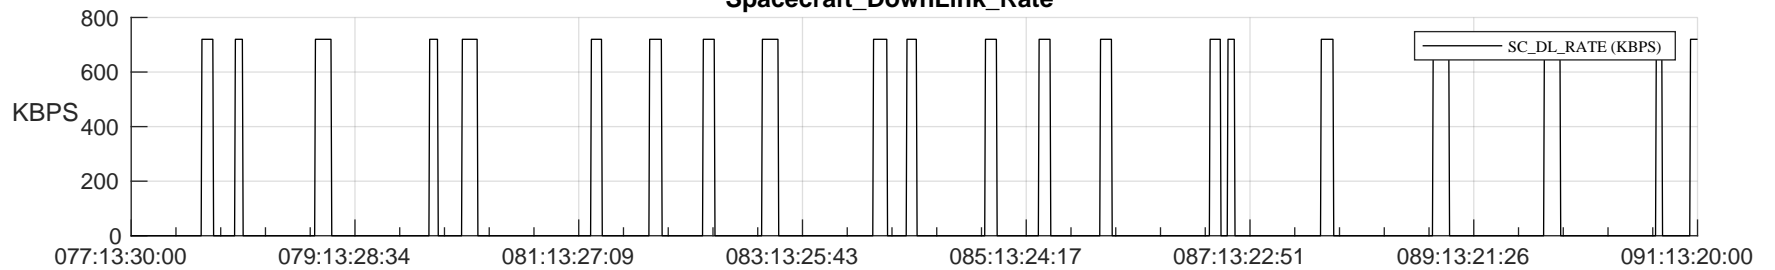

STEREO AHEAD SSR PCT Full Prediction

SWAVES_Percent_Full_Prediction

IMPACT_Percent_Full_Prediction

PLASTIC_Percent_Full_Prediction

Spacecraft_DownLink_Rate

Ground Time (2024:077:13:30:00.000 -2024:091:13:20:00.000)