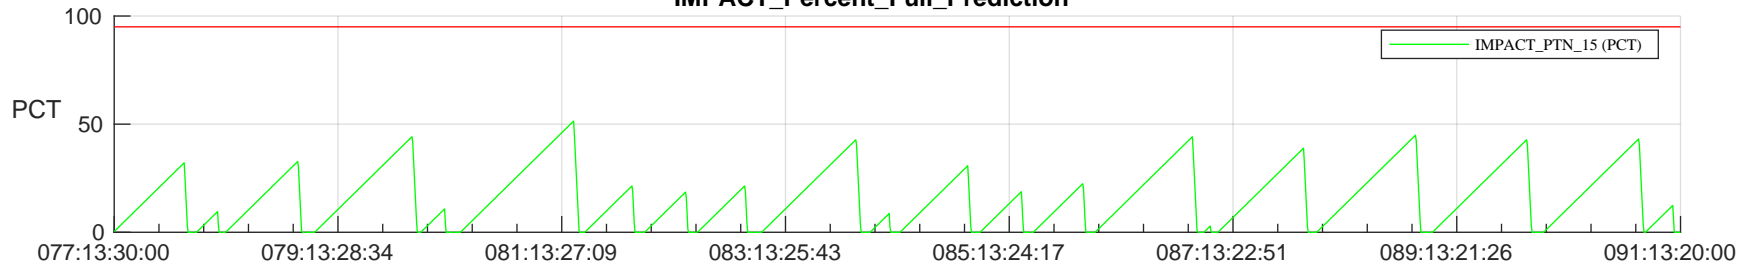

STEREO AHEAD SSR PCT Full Prediction

SWAVES_Percent_Full_Prediction

IMPACT_Percent_Full_Prediction

PLASTIC_Percent_Full_Prediction

Spacecraft_DownLink_Rate

Ground Time (2024:077:13:30:00.000 -2024:091:13:20:00.000)