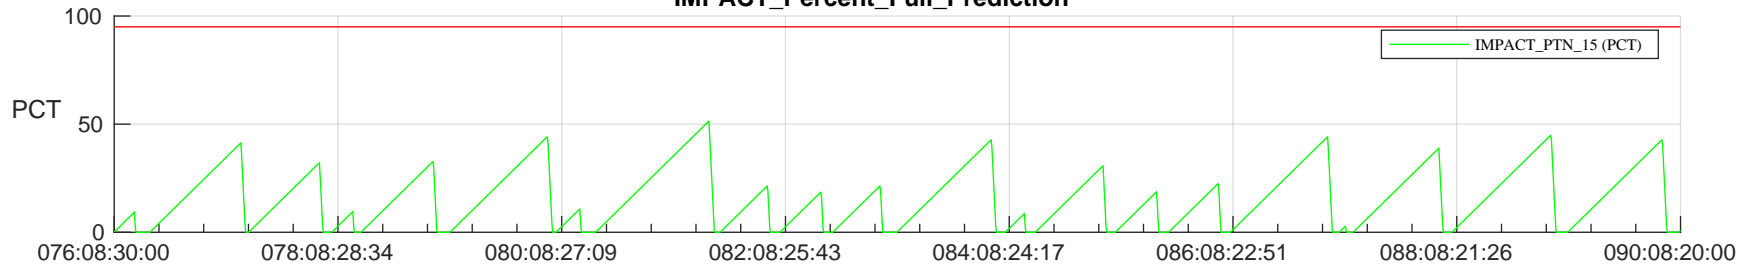

IMPACT_Percent_Full_Prediction