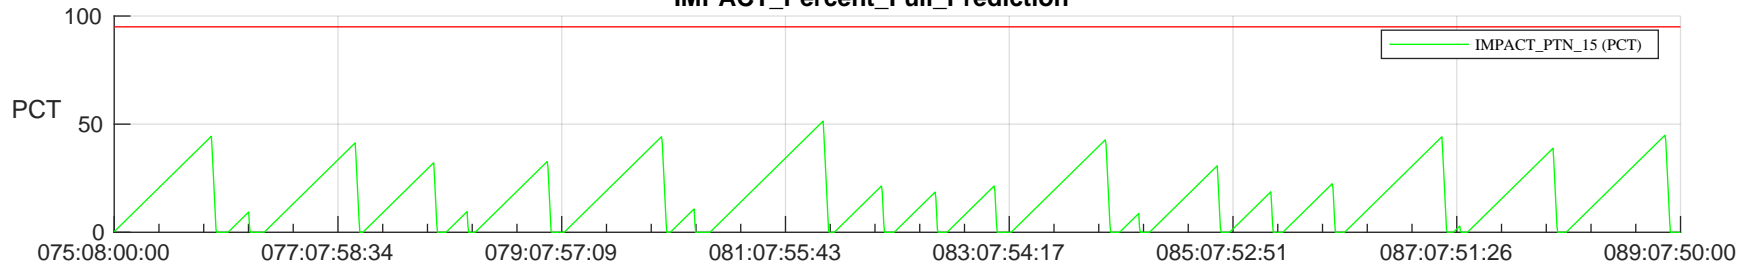

STEREO AHEAD SSR PCT Full Prediction

SWAVES_Percent_Full_Prediction

IMPACT_Percent_Full_Prediction

PLASTIC_Percent_Full_Prediction

Spacecraft_DownLink_Rate

Ground Time (2024:075:08:00:00.000 -2024:089:07:50:00.000)