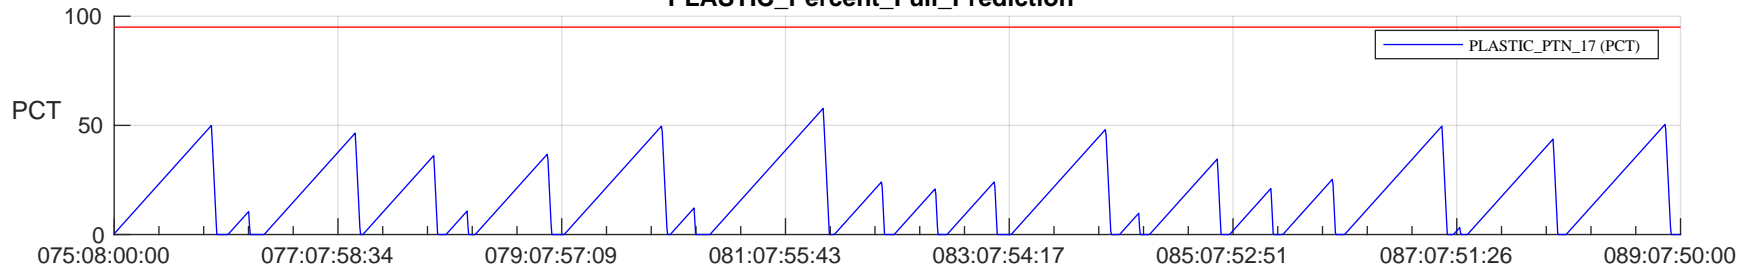

STEREO AHEAD SSR PCT Full Prediction

SWAVES_Percent_Full_Prediction

IMPACT_Percent_Full_Prediction

PLASTIC_Percent_Full_Prediction

Spacecraft_DownLink_Rate

Ground Time (2024:075:08:00:00.000 -2024:089:07:50:00.000)