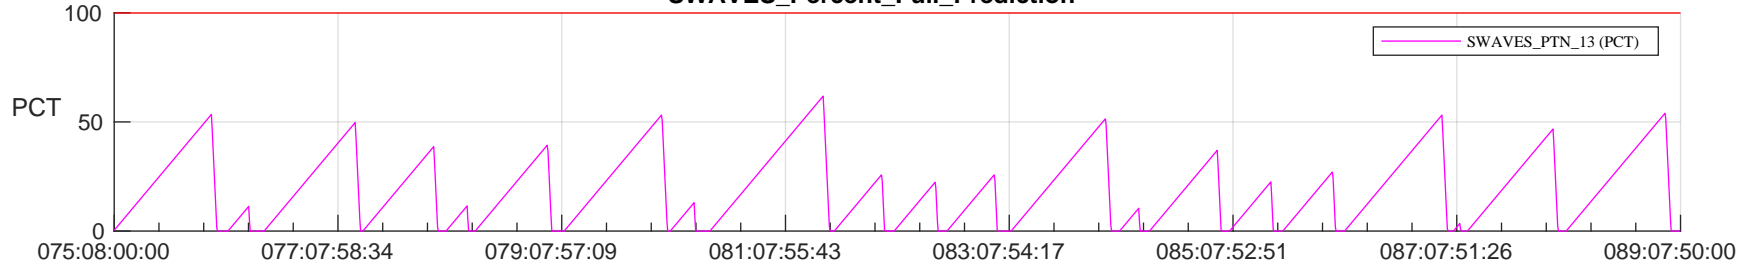

STEREO AHEAD SSR PCT Full Prediction

SWAVES_Percent_Full_Prediction

IMPACT_Percent_Full_Prediction

PLASTIC_Percent_Full_Prediction

Spacecraft_DownLink_Rate

Ground Time (2024:075:08:00:00.000 -2024:089:07:50:00.000)