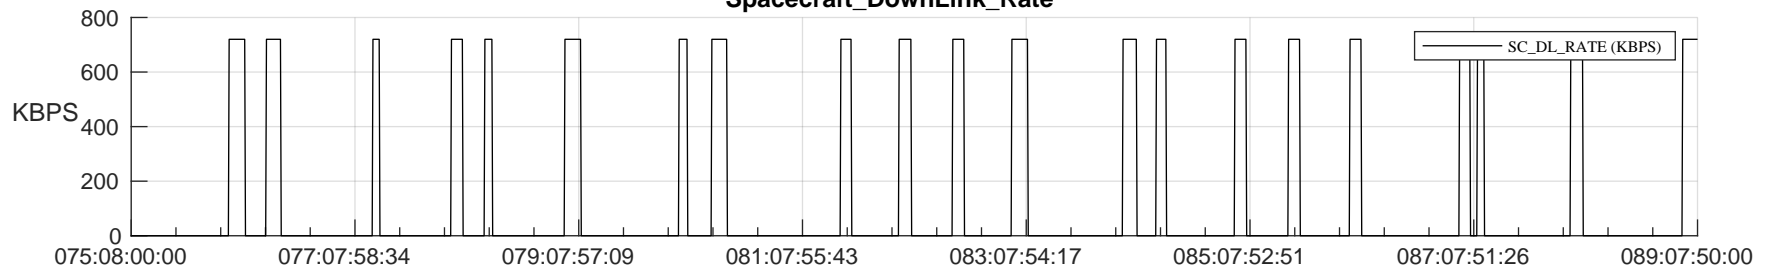

STEREO AHEAD SSR PCT Full Prediction

SWAVES_Percent_Full_Prediction

IMPACT_Percent_Full_Prediction

PLASTIC_Percent_Full_Prediction

Spacecraft_DownLink_Rate

Ground Time (2024:075:08:00:00.000 -2024:089:07:50:00.000)