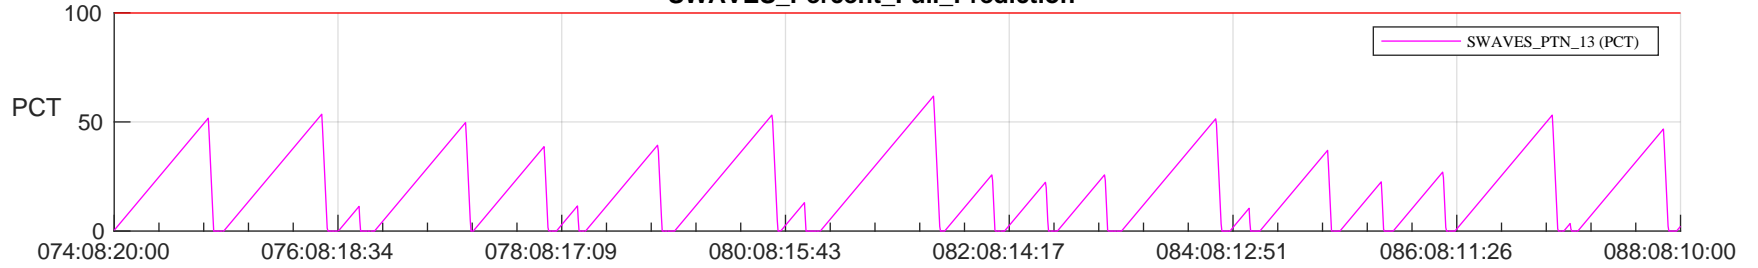

STEREO AHEAD SSR PCT Full Prediction

SWAVES_Percent_Full_Prediction

IMPACT_Percent_Full_Prediction

PLASTIC_Percent_Full_Prediction

Spacecraft_DownLink_Rate

Ground Time (2024:074:08:20:00.000 -2024:088:08:10:00.000)