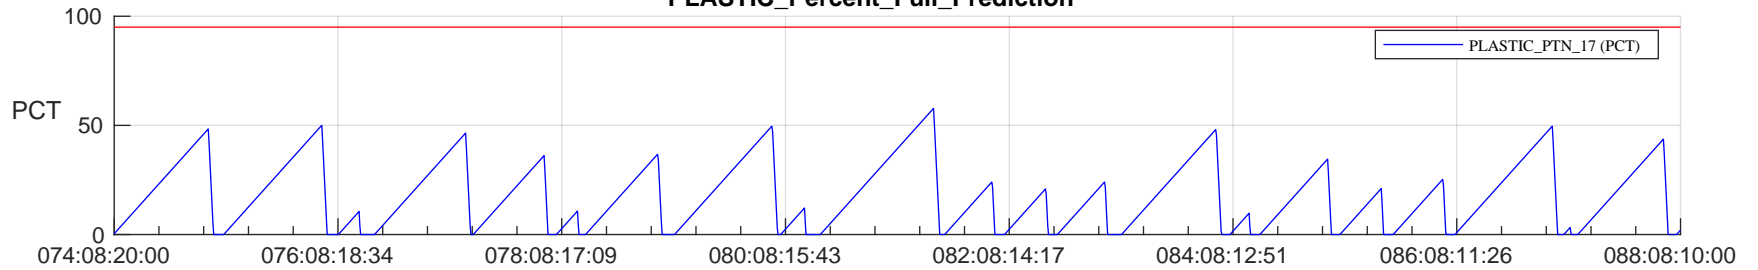

STEREO AHEAD SSR PCT Full Prediction

SWAVES_Percent_Full_Prediction

IMPACT_Percent_Full_Prediction

PLASTIC_Percent_Full_Prediction

Spacecraft_DownLink_Rate

Ground Time (2024:074:08:20:00.000 -2024:088:08:10:00.000)