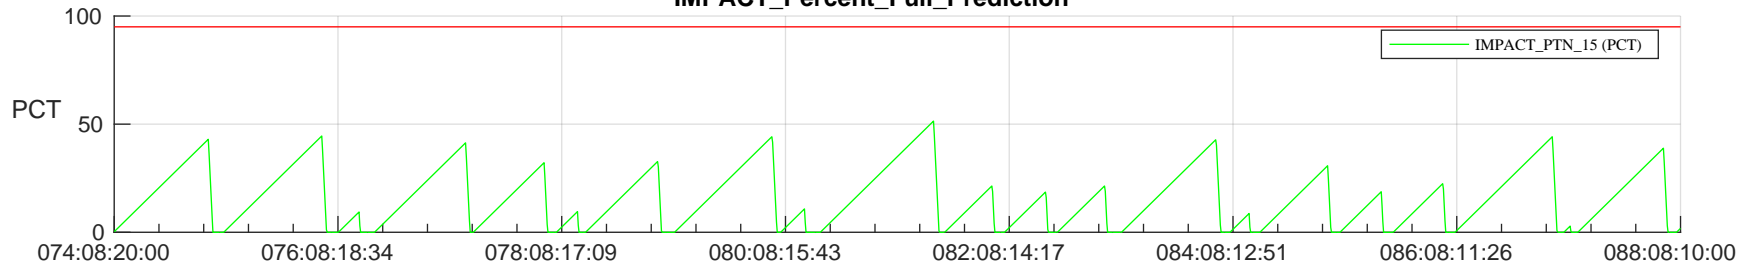

STEREO AHEAD SSR PCT Full Prediction

SWAVES_Percent_Full_Prediction

IMPACT_Percent_Full_Prediction

PLASTIC_Percent_Full_Prediction

Spacecraft_DownLink_Rate

Ground Time (2024:074:08:20:00.000 -2024:088:08:10:00.000)