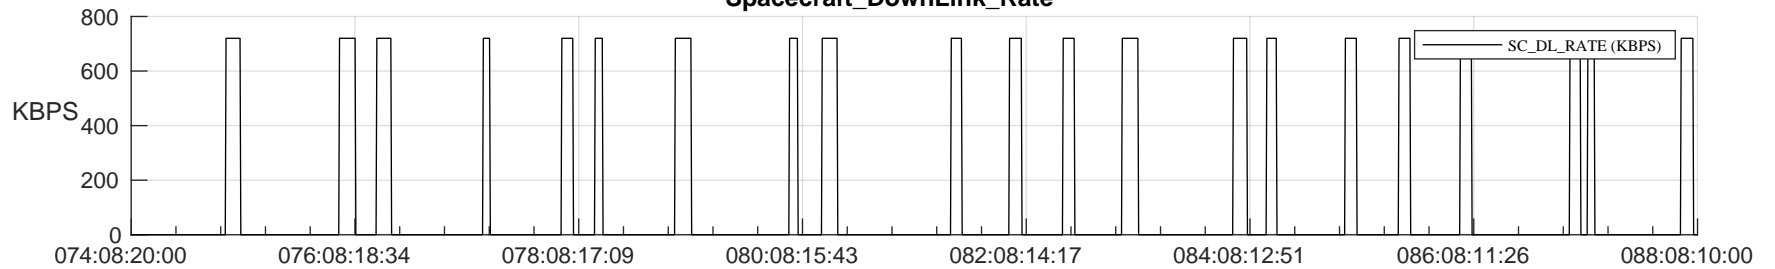

STEREO AHEAD SSR PCT Full Prediction

SWAVES_Percent_Full_Prediction

IMPACT_Percent_Full_Prediction

PLASTIC_Percent_Full_Prediction

Spacecraft_DownLink_Rate

Ground Time (2024:074:08:20:00.000 -2024:088:08:10:00.000)