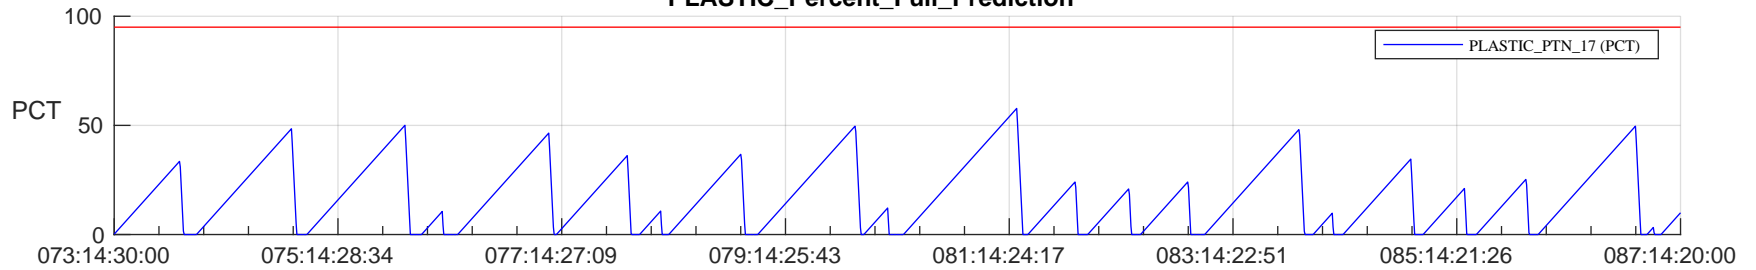

STEREO AHEAD SSR PCT Full Prediction

SWAVES_Percent_Full_Prediction

IMPACT_Percent_Full_Prediction

PLASTIC_Percent_Full_Prediction

Spacecraft_DownLink_Rate

Ground Time (2024:073:14:30:00.000 -2024:087:14:20:00.000)