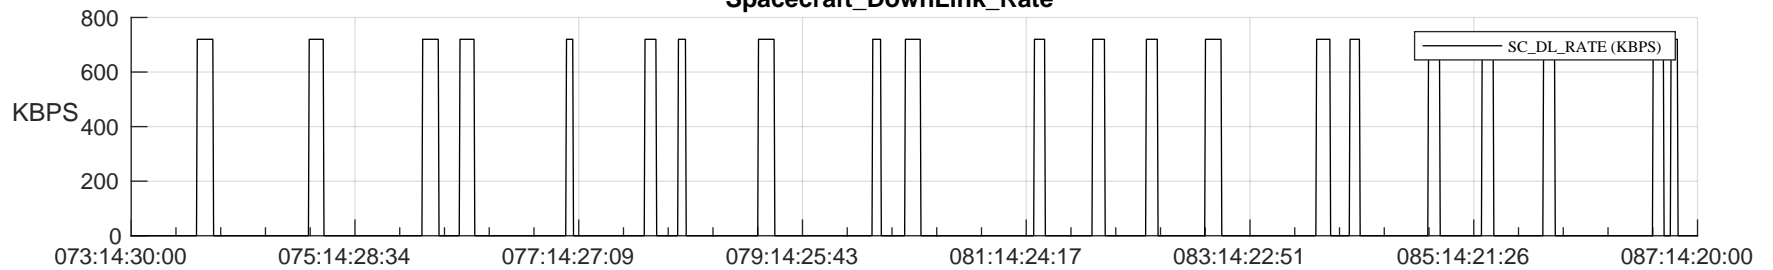

STEREO AHEAD SSR PCT Full Prediction

SWAVES_Percent_Full_Prediction

IMPACT_Percent_Full_Prediction

PLASTIC_Percent_Full_Prediction

Spacecraft_DownLink_Rate

Ground Time (2024:073:14:30:00.000 -2024:087:14:20:00.000)