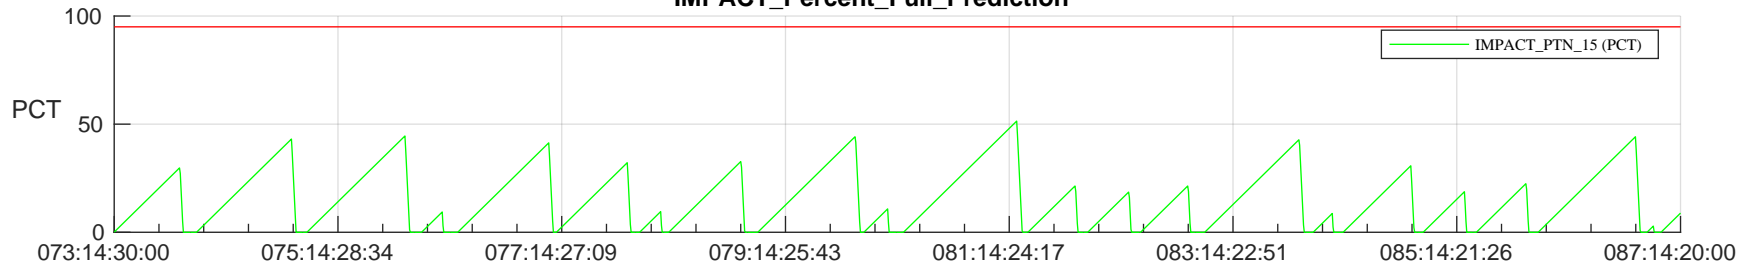

STEREO AHEAD SSR PCT Full Prediction

SWAVES_Percent_Full_Prediction

IMPACT_Percent_Full_Prediction

PLASTIC_Percent_Full_Prediction

Spacecraft_DownLink_Rate

Ground Time (2024:073:14:30:00.000 -2024:087:14:20:00.000)