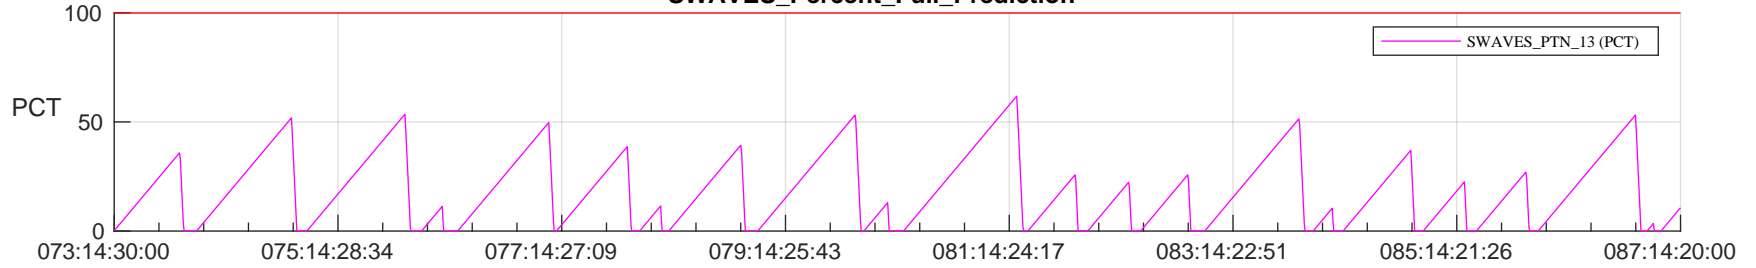

STEREO AHEAD SSR PCT Full Prediction

SWAVES_Percent_Full_Prediction

IMPACT_Percent_Full_Prediction

PLASTIC_Percent_Full_Prediction

Spacecraft_DownLink_Rate

Ground Time (2024:073:14:30:00.000 -2024:087:14:20:00.000)