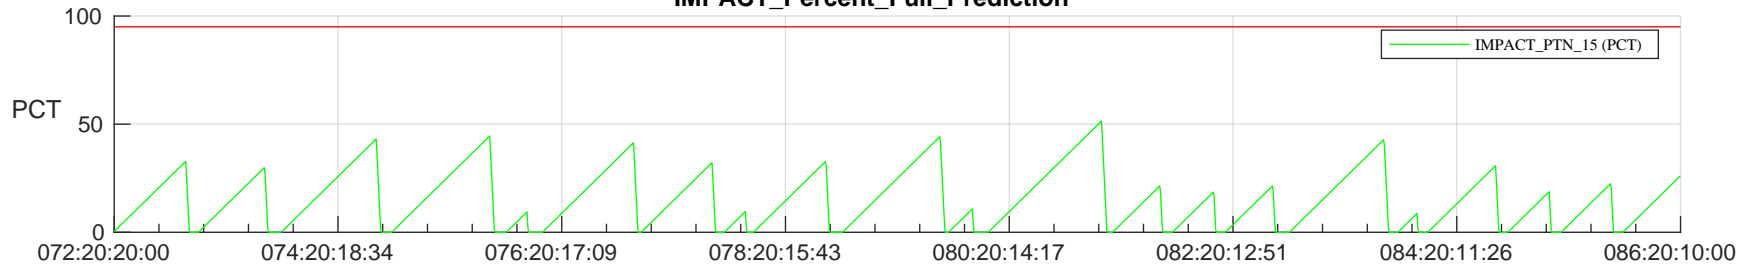

STEREO AHEAD SSR PCT Full Prediction

SWAVES_Percent_Full_Prediction

IMPACT_Percent_Full_Prediction

PLASTIC_Percent_Full_Prediction

Spacecraft_DownLink_Rate

Ground Time (2024:072:20:20:00.000 -2024:086:20:10:00.000)