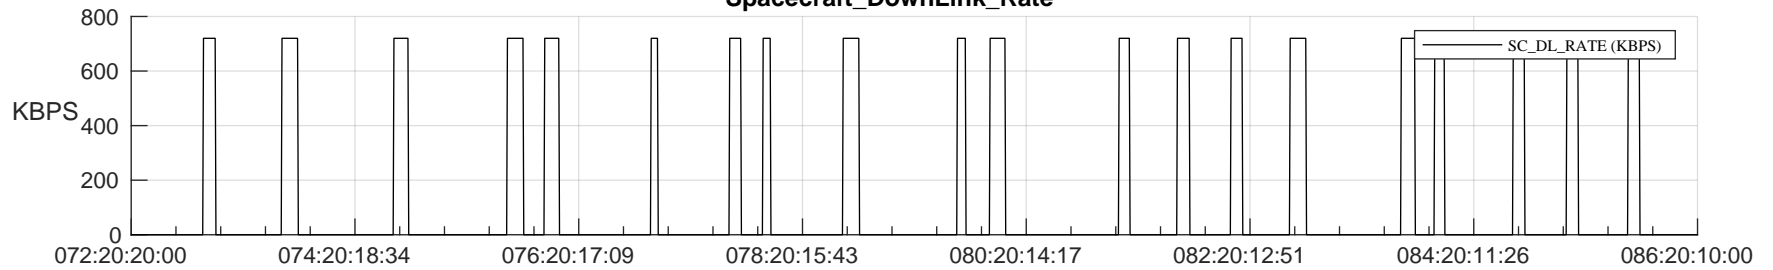

STEREO AHEAD SSR PCT Full Prediction

SWAVES_Percent_Full_Prediction

IMPACT_Percent_Full_Prediction

PLASTIC_Percent_Full_Prediction

Spacecraft_DownLink_Rate

Ground Time (2024:072:20:20:00.000 -2024:086:20:10:00.000)