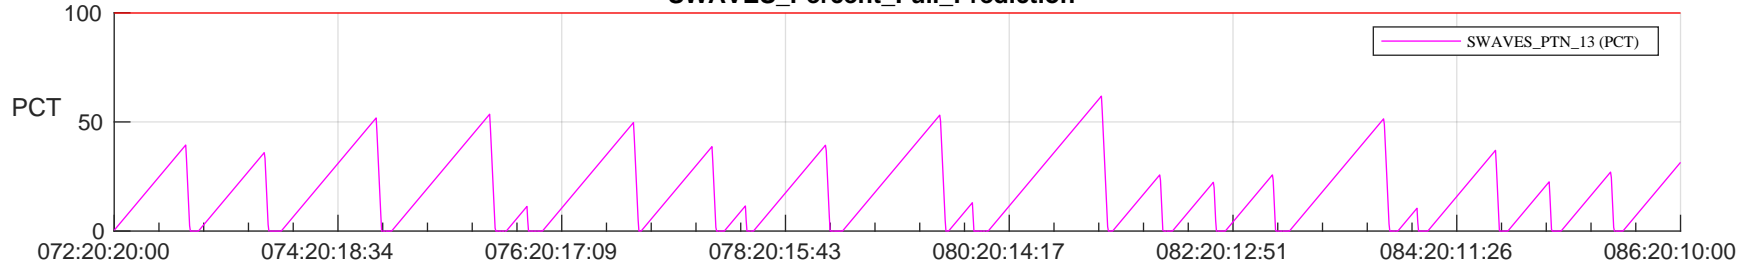

STEREO AHEAD SSR PCT Full Prediction

SWAVES_Percent_Full_Prediction

IMPACT_Percent_Full_Prediction

PLASTIC_Percent_Full_Prediction

Spacecraft_DownLink_Rate

Ground Time (2024:072:20:20:00.000 -2024:086:20:10:00.000)