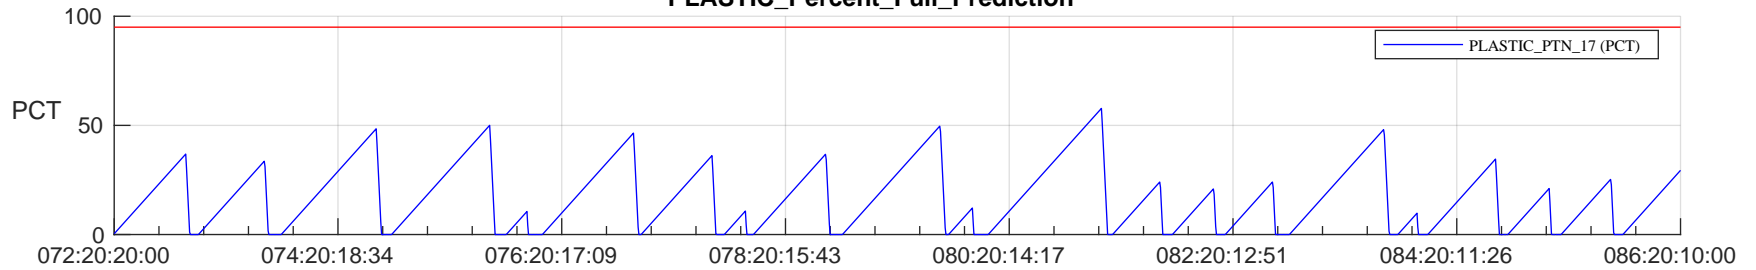

STEREO AHEAD SSR PCT Full Prediction

SWAVES_Percent_Full_Prediction

IMPACT_Percent_Full_Prediction

PLASTIC_Percent_Full_Prediction

Spacecraft_DownLink_Rate

Ground Time (2024:072:20:20:00.000 -2024:086:20:10:00.000)