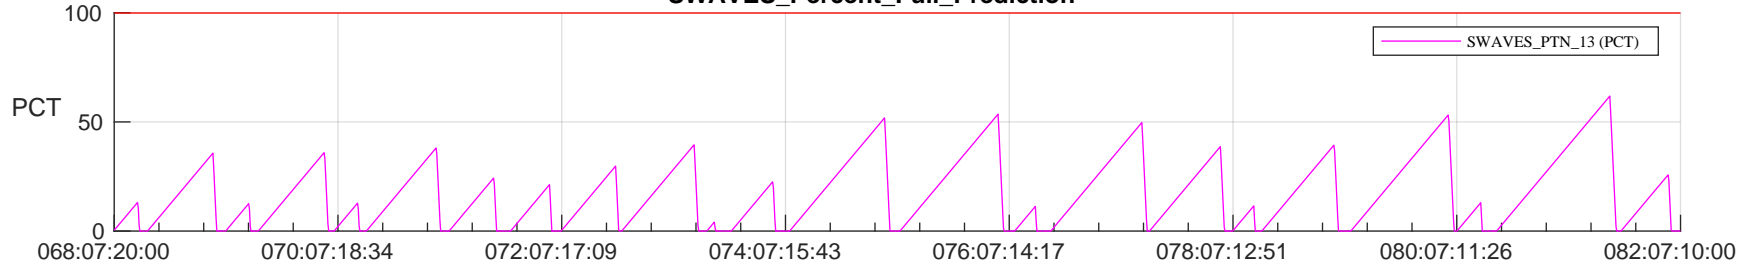

STEREO AHEAD SSR PCT Full Prediction

SWAVES_Percent_Full_Prediction

IMPACT_Percent_Full_Prediction

PLASTIC_Percent_Full_Prediction

Spacecraft_DownLink_Rate

Ground Time (2024:068:07:20:00.000 -2024:082:07:10:00.000)