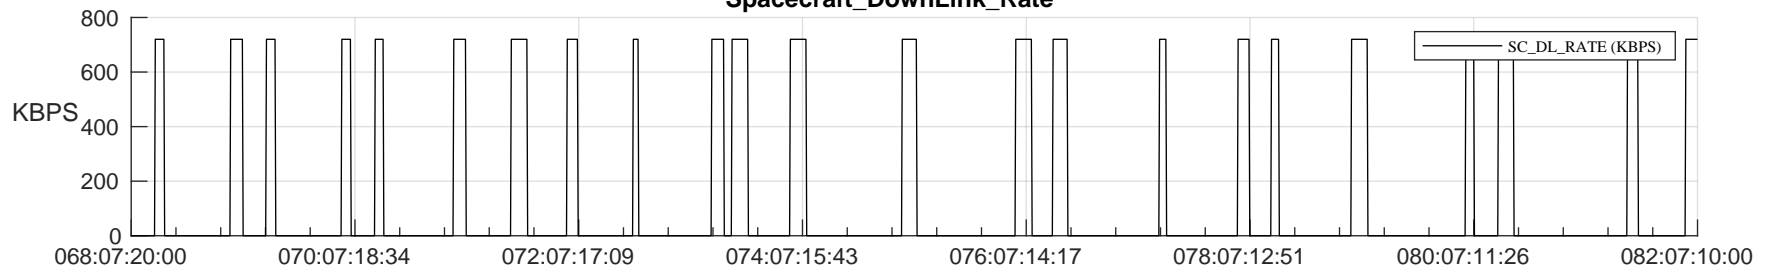

STEREO AHEAD SSR PCT Full Prediction

SWAVES_Percent_Full_Prediction

IMPACT_Percent_Full_Prediction

PLASTIC_Percent_Full_Prediction

Spacecraft_DownLink_Rate

Ground Time (2024:068:07:20:00.000 -2024:082:07:10:00.000)