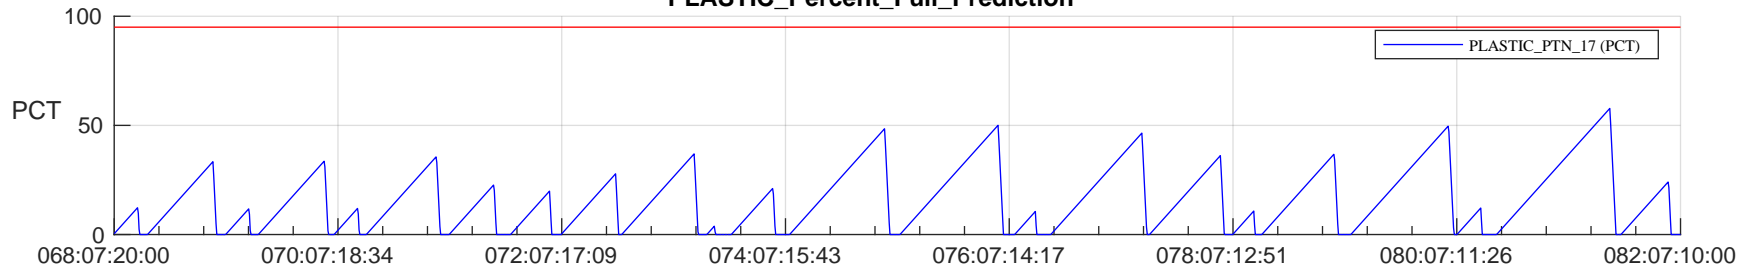

STEREO AHEAD SSR PCT Full Prediction

SWAVES_Percent_Full_Prediction

IMPACT_Percent_Full_Prediction

PLASTIC_Percent_Full_Prediction

Spacecraft_DownLink_Rate

Ground Time (2024:068:07:20:00.000 -2024:082:07:10:00.000)