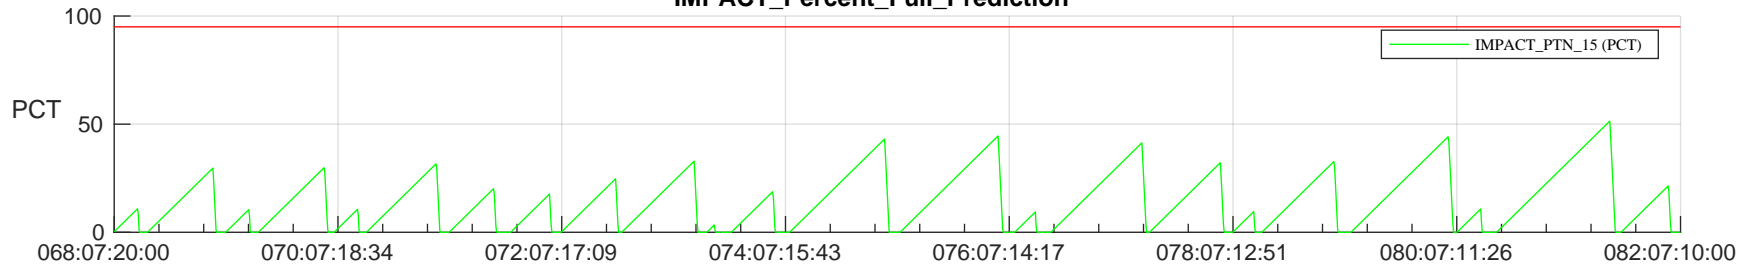

STEREO AHEAD SSR PCT Full Prediction

SWAVES_Percent_Full_Prediction

IMPACT_Percent_Full_Prediction

PLASTIC_Percent_Full_Prediction

Spacecraft_DownLink_Rate

Ground Time (2024:068:07:20:00.000 -2024:082:07:10:00.000)