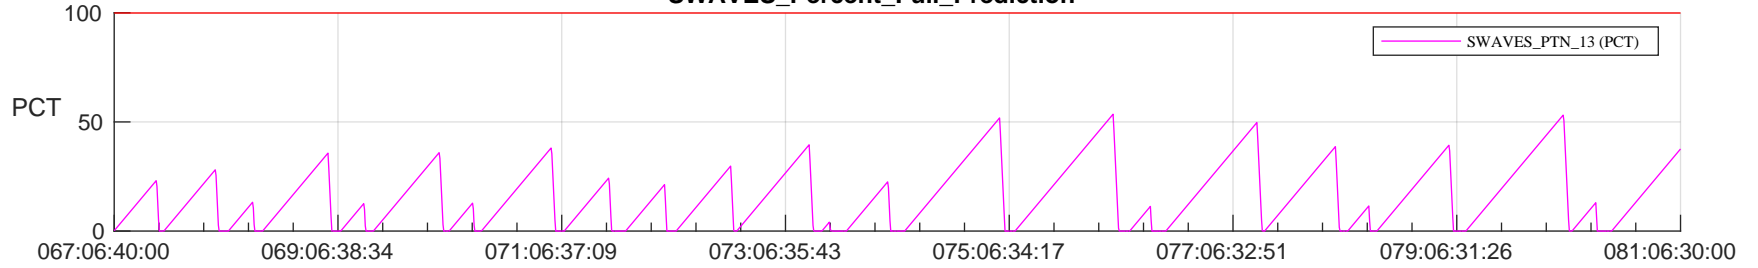

STEREO AHEAD SSR PCT Full Prediction

SWAVES_Percent_Full_Prediction

IMPACT_Percent_Full_Prediction

PLASTIC_Percent_Full_Prediction

Spacecraft_DownLink_Rate

Ground Time (2024:067:06:40:00.000 -2024:081:06:30:00.000)