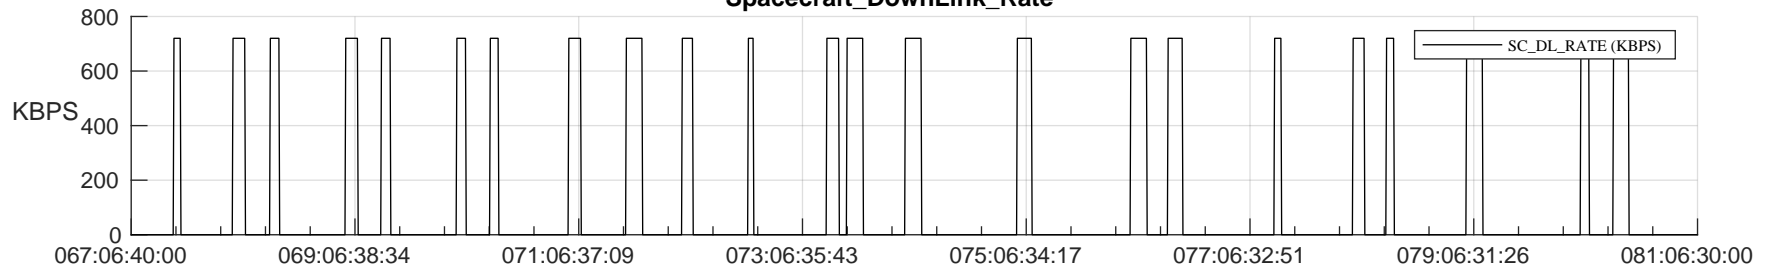

STEREO AHEAD SSR PCT Full Prediction

SWAVES_Percent_Full_Prediction

IMPACT_Percent_Full_Prediction

PLASTIC_Percent_Full_Prediction

Spacecraft_DownLink_Rate

Ground Time (2024:067:06:40:00.000 -2024:081:06:30:00.000)