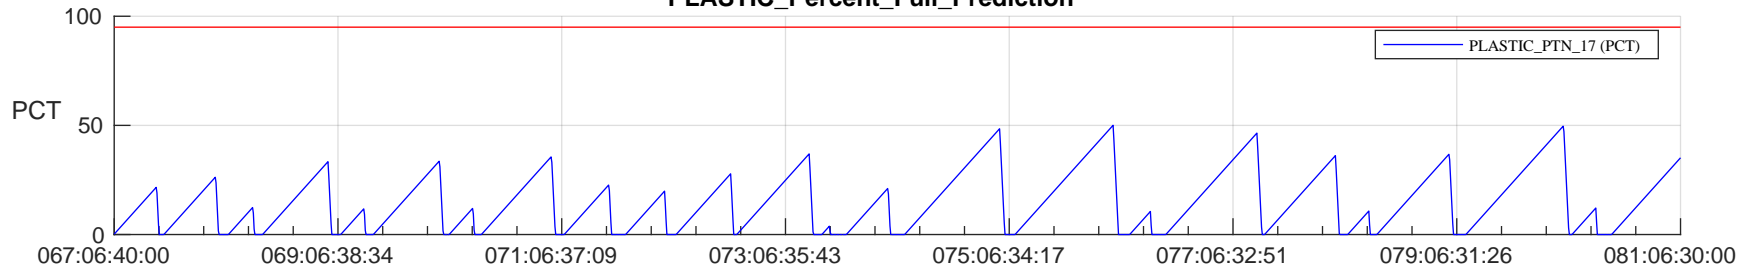

STEREO AHEAD SSR PCT Full Prediction

SWAVES_Percent_Full_Prediction

IMPACT_Percent_Full_Prediction

PLASTIC_Percent_Full_Prediction

Spacecraft_DownLink_Rate

Ground Time (2024:067:06:40:00.000 -2024:081:06:30:00.000)