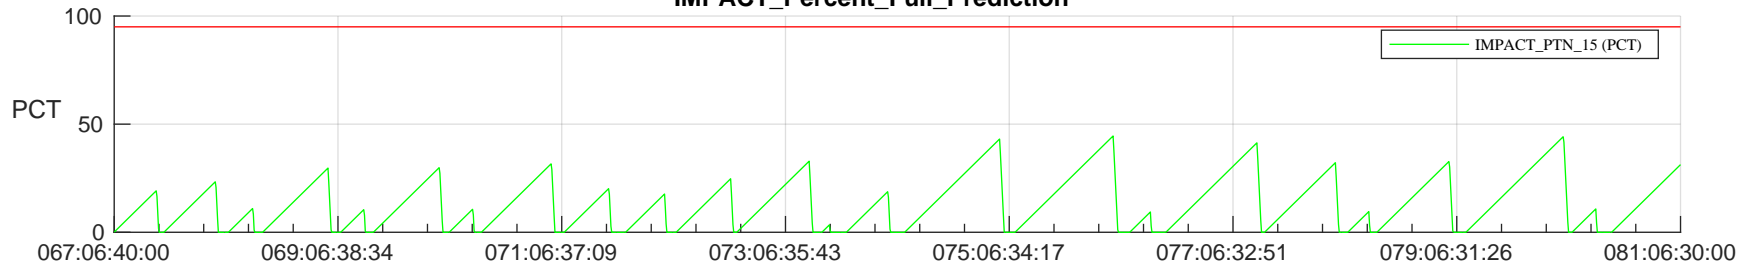

STEREO AHEAD SSR PCT Full Prediction

SWAVES_Percent_Full_Prediction

IMPACT_Percent_Full_Prediction

PLASTIC_Percent_Full_Prediction

Spacecraft_DownLink_Rate

Ground Time (2024:067:06:40:00.000 -2024:081:06:30:00.000)