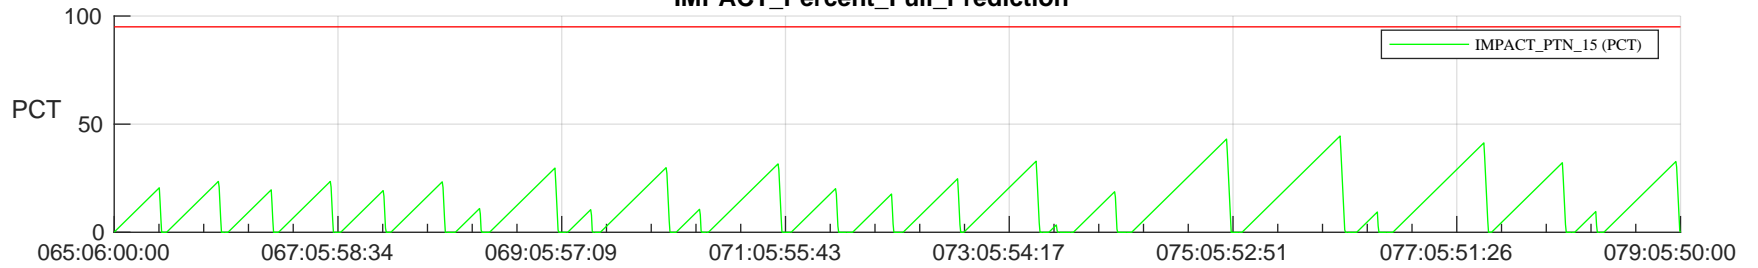

STEREO AHEAD SSR PCT Full Prediction

SWAVES_Percent_Full_Prediction

IMPACT_Percent_Full_Prediction

PLASTIC_Percent_Full_Prediction

Spacecraft_DownLink_Rate