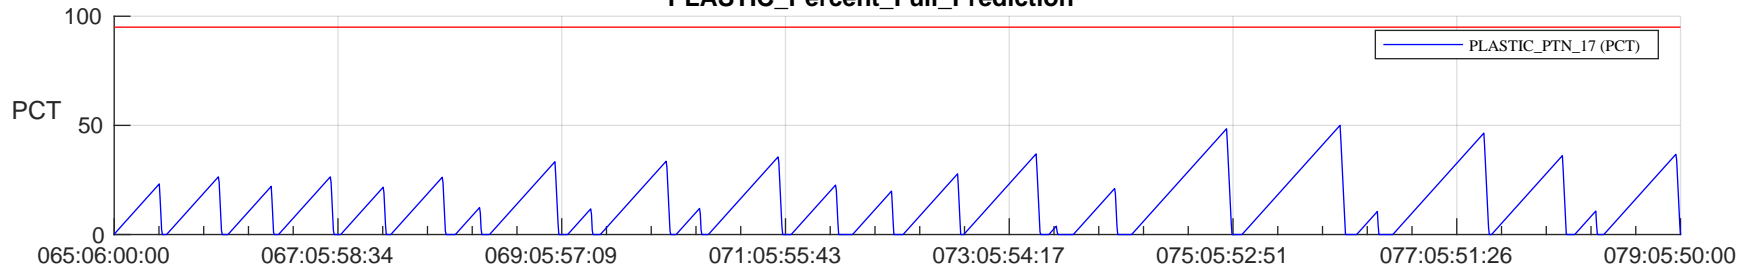

STEREO AHEAD SSR PCT Full Prediction

SWAVES_Percent_Full_Prediction

IMPACT_Percent_Full_Prediction

PLASTIC_Percent_Full_Prediction

Spacecraft_DownLink_Rate