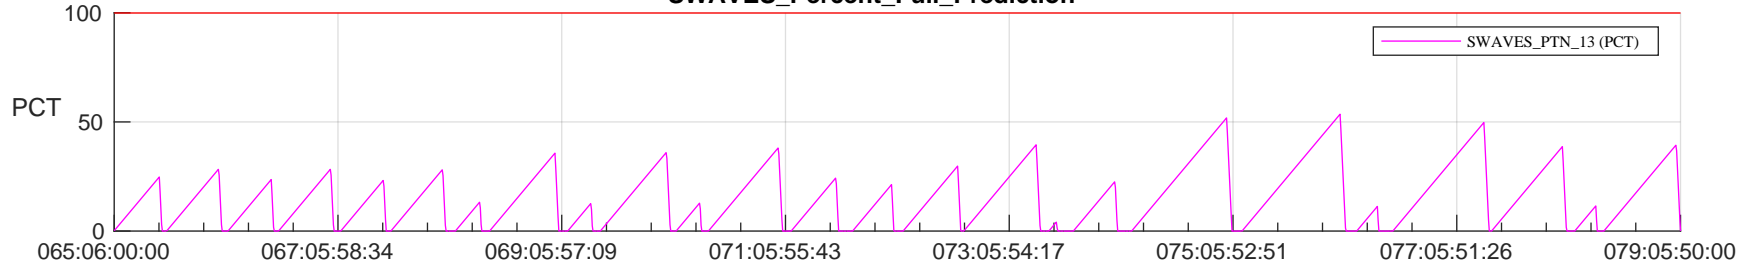

STEREO AHEAD SSR PCT Full Prediction

SWAVES_Percent_Full_Prediction

IMPACT_Percent_Full_Prediction

PLASTIC_Percent_Full_Prediction

Spacecraft_DownLink_Rate