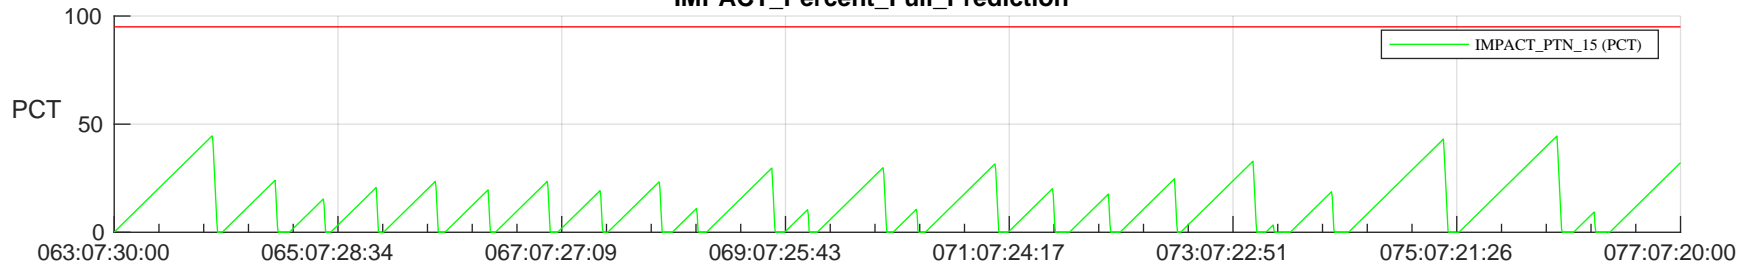

IMPACT_Percent_Full_Prediction