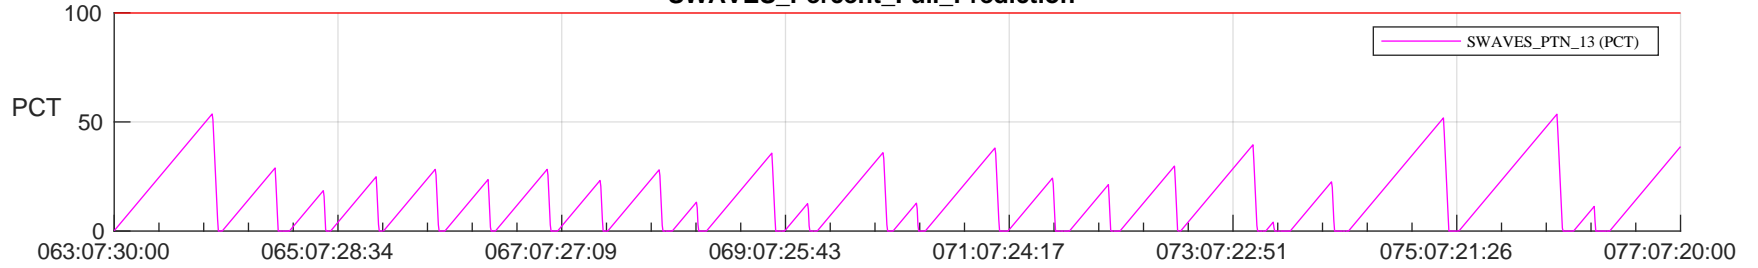

# STEREO AHEAD SSR PCT Full Prediction

## SWAVES\_Percent\_Full\_Prediction