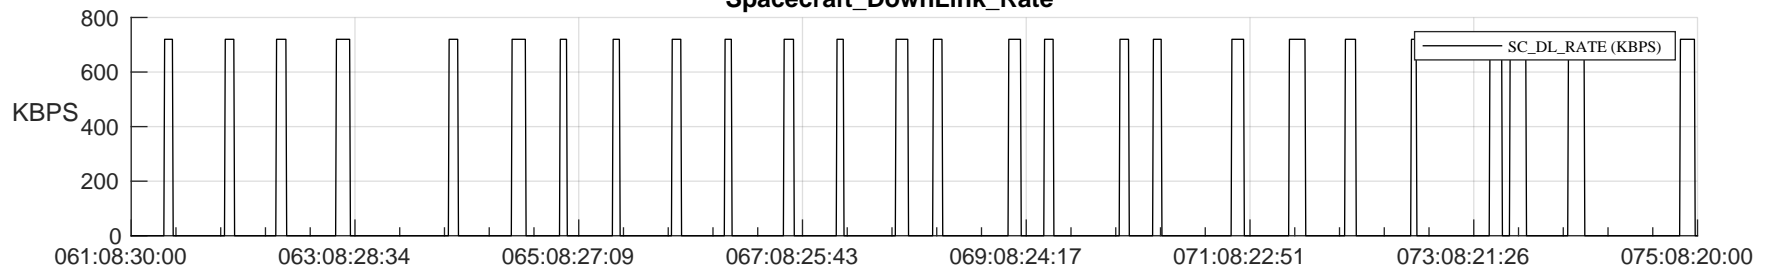

STEREO AHEAD SSR PCT Full Prediction

SWAVES_Percent_Full_Prediction

IMPACT_Percent_Full_Prediction

PLASTIC_Percent_Full_Prediction

Spacecraft_DownLink_Rate

Ground Time (2024:061:08:30:00.000 -2024:075:08:20:00.000)