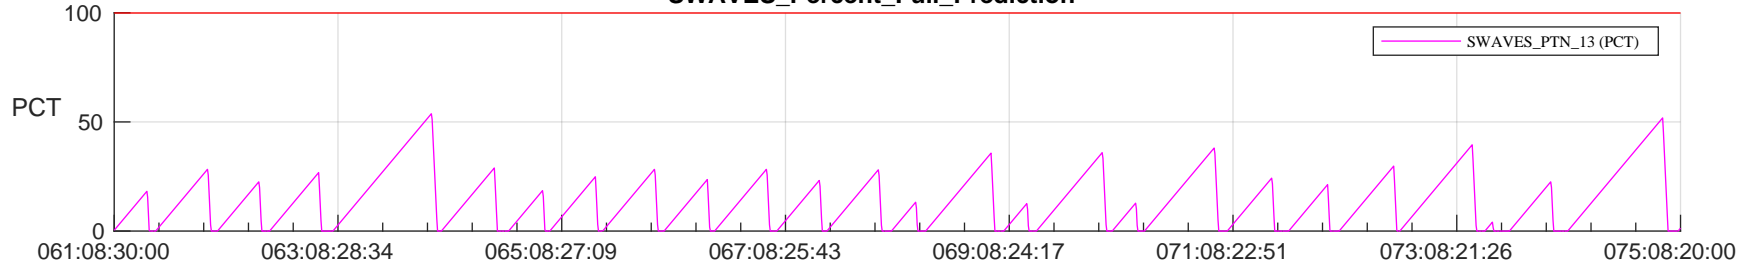

STEREO AHEAD SSR PCT Full Prediction

SWAVES_Percent_Full_Prediction

IMPACT_Percent_Full_Prediction

PLASTIC_Percent_Full_Prediction

Spacecraft_DownLink_Rate

Ground Time (2024:061:08:30:00.000 -2024:075:08:20:00.000)