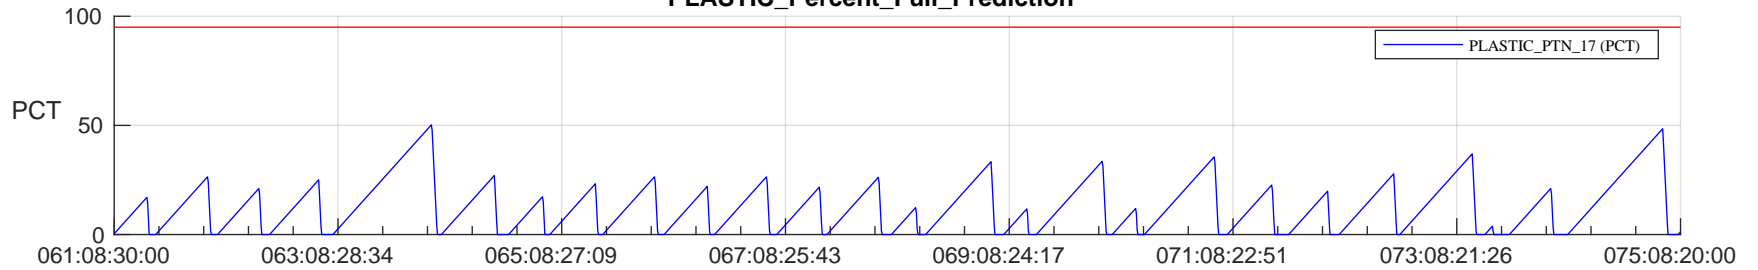

STEREO AHEAD SSR PCT Full Prediction

SWAVES_Percent_Full_Prediction

IMPACT_Percent_Full_Prediction

PLASTIC_Percent_Full_Prediction

Spacecraft_DownLink_Rate

Ground Time (2024:061:08:30:00.000 -2024:075:08:20:00.000)