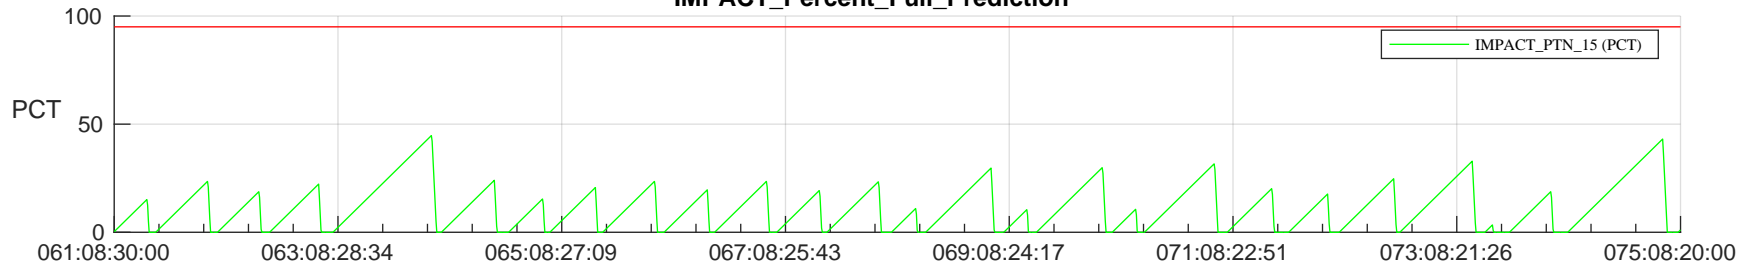

STEREO AHEAD SSR PCT Full Prediction

SWAVES_Percent_Full_Prediction

IMPACT_Percent_Full_Prediction

PLASTIC_Percent_Full_Prediction

Spacecraft_DownLink_Rate

Ground Time (2024:061:08:30:00.000 -2024:075:08:20:00.000)