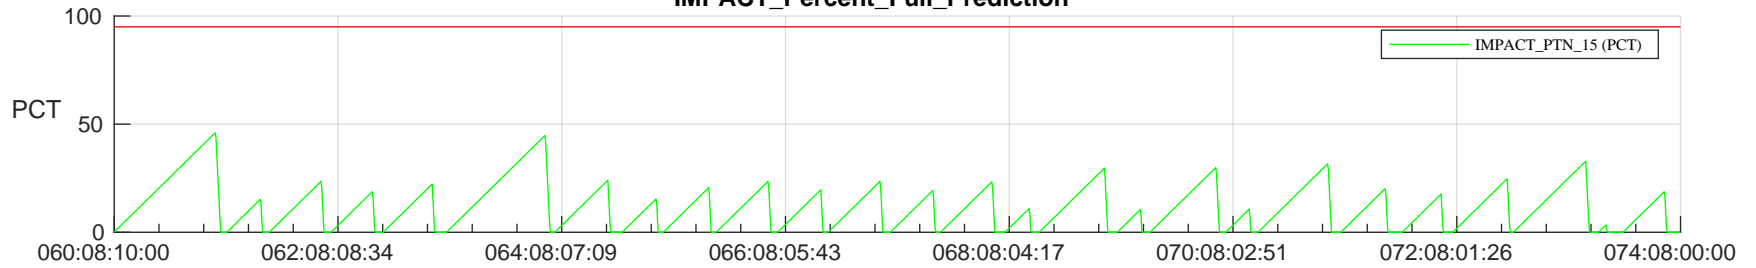

STEREO AHEAD SSR PCT Full Prediction

SWAVES_Percent_Full_Prediction

IMPACT_Percent_Full_Prediction

PLASTIC_Percent_Full_Prediction

Spacecraft_DownLink_Rate