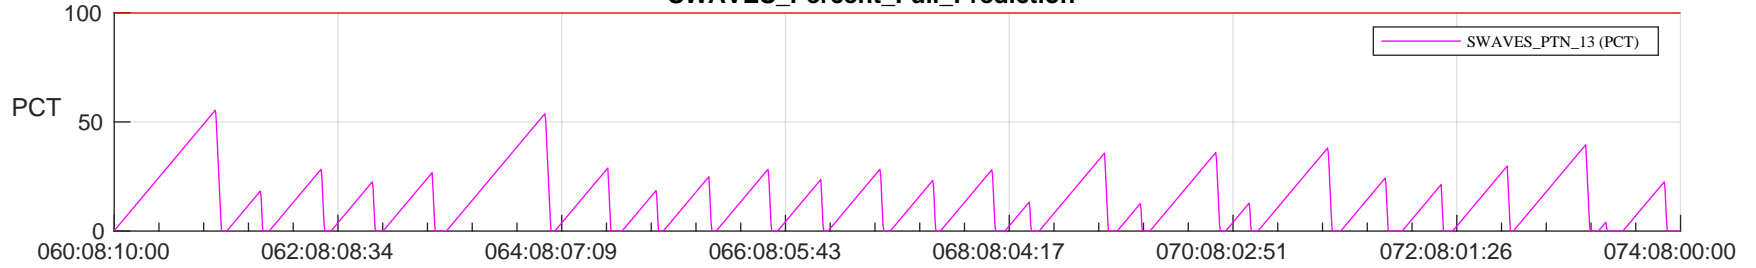

STEREO AHEAD SSR PCT Full Prediction

SWAVES_Percent_Full_Prediction

IMPACT_Percent_Full_Prediction

PLASTIC_Percent_Full_Prediction

Spacecraft_DownLink_Rate