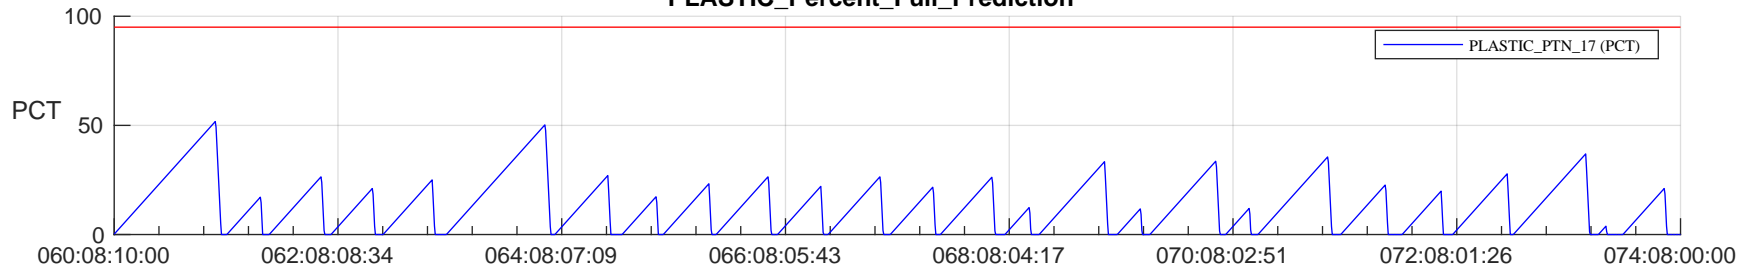

STEREO AHEAD SSR PCT Full Prediction

SWAVES_Percent_Full_Prediction

IMPACT_Percent_Full_Prediction

PLASTIC_Percent_Full_Prediction

Spacecraft_DownLink_Rate